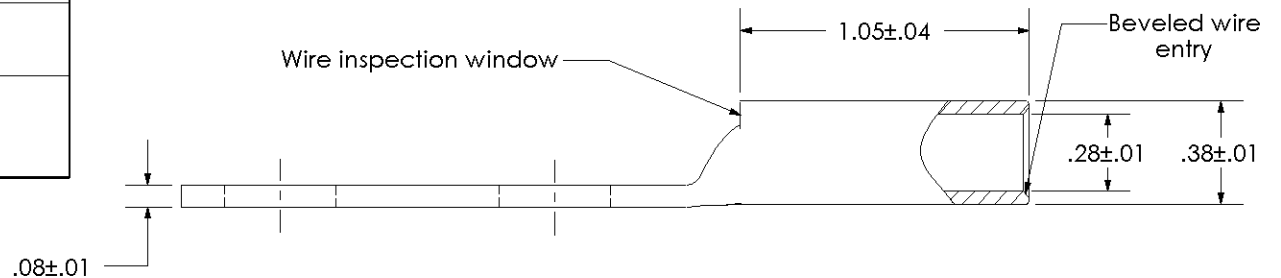

Material	High Conductivity Seamless Copper Tube
Plating	Electro-Tin
Wire Size	4 AWG, 3 AWG & 2 SOL
Wire Type	Stranded Copper; Class B: Compact, Compressed or Concentric, Class C: Concentric
Wire Strip Length	1-1/8 in.
Stud Size	3/8 in.
UL Listed Wire Connector	Yes, for applications up to 35kv. Consult cable manufacturer for voltage stress relief instructions with applications greater than 2000 volts.
UL Temperature Rating	90° C
C.S.A Certified Wire Connector	Yes
Panduit Color Code on Barrel	GRAY
Panduit Die Index No. on Barrel	P29
Alternate Industry Die Index No. () on Barrel	(8)