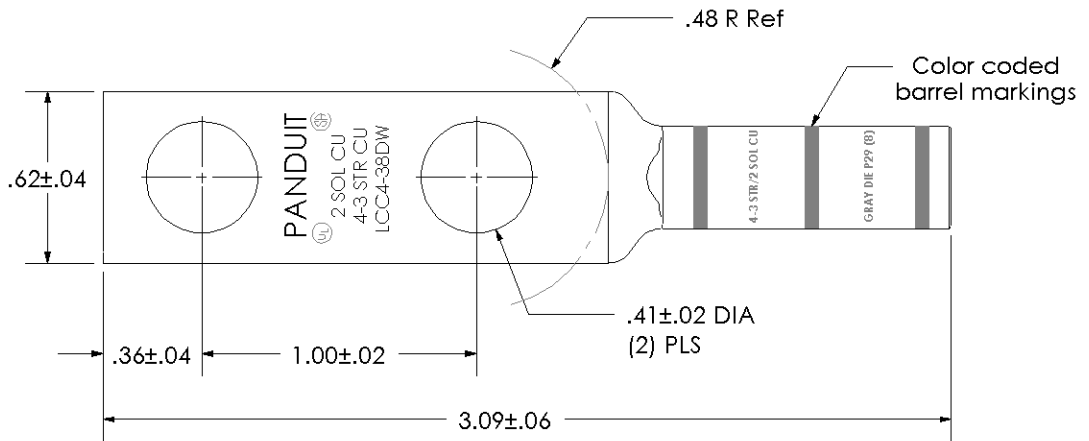

Material	High Conductivity Seamless Copper Tube
Plating	Electro-Tin
Wire Size	4 AWG, 3 AWG & 2 SOL
Wire Type	Stranded Copper; Class B: Compact, Compressed or Concentric, Class C: Concentric
Wire Strip Length	1-1/8 in.
Stud Size	3/8 in.
UL Listed Wire Connector	Yes, for applications up to 35kv. Consult cable manufacturer for voltage stress relief instructions with applications greater than 2000 volts.
UL Temperature Rating	90° C
C.S.A Certified Wire Connector	Yes
Panduit Color Code on Barrel	GRAY
Panduit Die Index No. on Barrel	P29
Alternate Industry Die Index No. () on Barrel	(8)

01	2/03	SAC	PWS	EXTENDED WIRE RANGE AND UPDATED STAMPS AND MARKINGS	10543
REV	DATE	BY	CHK	DESCRIPTION	ECN

PANDUIT CORP. TINLEY PARK, ILLINOIS

LCC4-38DW-L
Copper Lug - Two-Hole, Long Barrel with Window

SCALE N/A DRAWING NO / CAD FILE LCC4-38DW-CUST