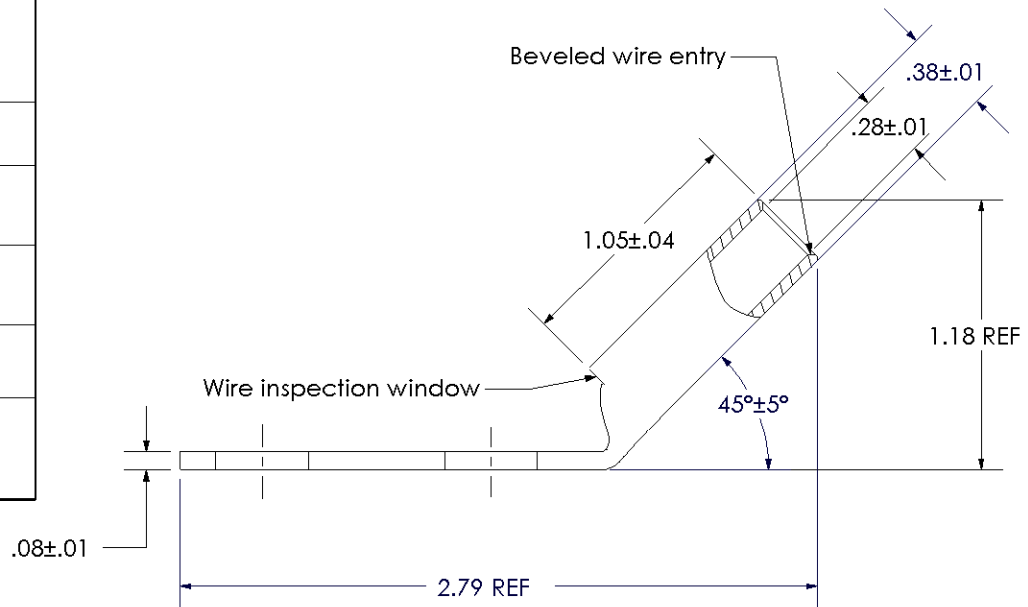

Material	High Conductivity Seamless Copper Tube
Plating	Electro-Tin
Wire Size	4 AWG, 3 AWG & 2 SOL
Wire Type	Stranded Copper; Class B: Compact, Compressed or Concentric, Class C: Concentric
Wire Strip Length	1-1/8 in.
Stud Size	3/8 in.
UL Listed Wire Connector	Yes, for applications up to 35kv. Consult cable manufacturer for voltage stress relief instructions with applications greater than 2000 volts.
UL Temperature Rating	90° C
C.S.A Certified Wire Connector	Yes
Panduit Color Code on Barrel	GRAY
Panduit Die Index No. on Barrel	P29
Alternate Industry Die Index No. () on Barrel	(8)