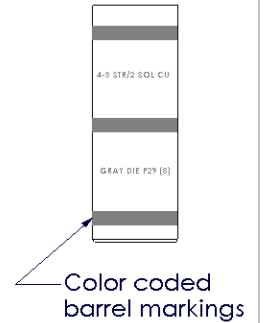

Material	High Conductivity Seamless Copper Tube
Plating	Electro-Tin
Wire Size	4 AWG, 3 AWG & 2 SOL
Wire Type	Stranded Copper; Class B: Compact, Compressed or Concentric, Class C: Concentric
Wire Strip Length	1-1/8 in.
Stud Size	3/8 in.
UL Listed Wire Connector	Yes, for applications up to 35kv. Consult cable manufacturer for voltage stress relief instructions with applications greater than 2000 volts.
UL Temperature Rating	90° C
C.S.A Certified Wire Connector	Yes
Panduit Color Code on Barrel	GRAY
Panduit Die Index No. on Barrel	P29
Alternate Industry Die Index No. () on Barrel	(8)