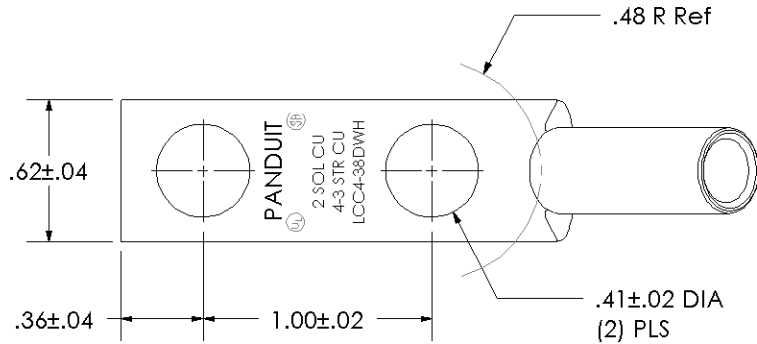

Material	High Conductivity Seamless Copper Tube
Plating	Electro-Tin
Wire Size	4 AWG, 3 AWG & 2 SOL
Wire Type	Stranded Copper; Class B: Compact, Compressed or Concentric, Class C: Concentric
Wire Strip Length	1-1/8 in.
Stud Size	3/8 in.
UL Listed Wire Connector	Yes, for applications up to 35kv. Consult cable manufacturer for voltage stress relief instructions with applications greater than 2000 volts.
UL Temperature Rating	90° C
C.S.A Certified Wire Connector	Yes
Panduit Color Code on Barrel	GRAY
Panduit Die Index No. on Barrel	P29
Alternate Industry Die Index No. () on Barrel	(8)