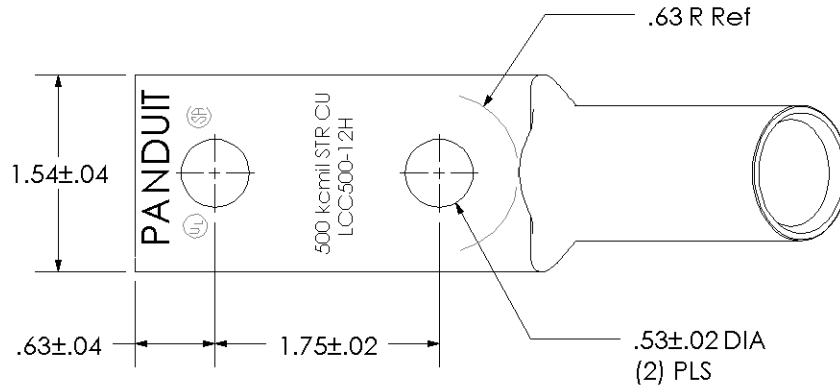

THIS COPY IS PROVIDED ON A RESTRICTED BASIS AND IS NOT TO BE USED IN ANY WAY DETRIMENTAL TO THE INTERESTS OF PANDUIT CORP.

Material	High Conductivity Seamless Copper Tube
Plating	Electro-Tin
Wire Size	500 kcmil
Wire Type	Stranded Copper; Class B: Compact, Compressed or Concentric, Class C: Concentric
Wire Strip Length	2-5/8 in.
Stud Size	1/2 in.
UL Listed Wire Connector	Yes, for applications up to 35kv. Consult cable manufacturer for voltage stress relief instructions with applications greater than 2000 volts.
UL Temperature Rating	90° C
C.S.A Certified Wire Connector	Yes
Panduit Color Code on Barrel	BROWN
Panduit Die Index No. on Barrel	P87
Alternate Industry Die Index No. ( ) on Barrel	(20)

Color coded barrel markings

00	8/02	SAB	DRL	RELEASED	10334
REV	DATE	BY	CHK	DESCRIPTION	ECN

**PANDUIT CORP. TINLEY PARK, ILLINOIS**

LCC500-12H-6  
Copper Lug - Two-Hole, Long Barrel, 45° Angle Tongue

SCALE N/A