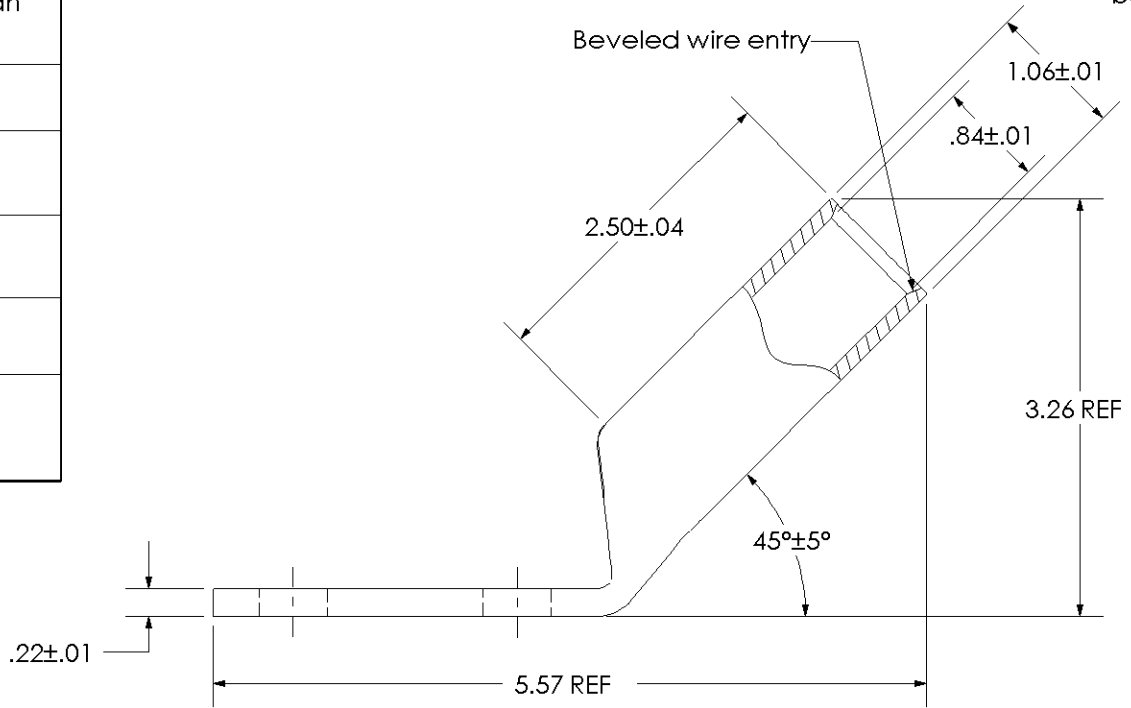

THIS COPY IS PROVIDED ON A RESTRICTED BASIS AND IS NOT TO BE USED IN ANY WAY DETRIMENTAL TO THE INTERESTS OF PANDUIT CORP.

Material	High Conductivity Seamless Copper Tube
Plating	Electro-Tin
Wire Size	500 kcmil
Wire Type	Stranded Copper; Class B: Compact, Compressed or Concentric, Class C: Concentric
Wire Strip Length	2-5/8 in.
Stud Size	1/2 in.
UL Listed Wire Connector	Yes, for applications up to 35kv. Consult cable manufacturer for voltage stress relief instructions with applications greater than 2000 volts.
UL Temperature Rating	90° C
C.S.A Certified Wire Connector	Yes
Panduit Color Code on Barrel	BROWN
Panduit Die Index No. on Barrel	P87
Alternate Industry Die Index No. ( ) on Barrel	(20)

Color coded barrel markings

00	8/02	SAB	DRL	RELEASED	10334
REV	DATE	BY	CHK	DESCRIPTION	ECN

**PANDUIT CORP. TINLEY PARK, ILLINOIS**

LCC500-12H-6  
Copper Lug - Two-Hole, Long Barrel, 45° Angle Tongue

SCALE N/A