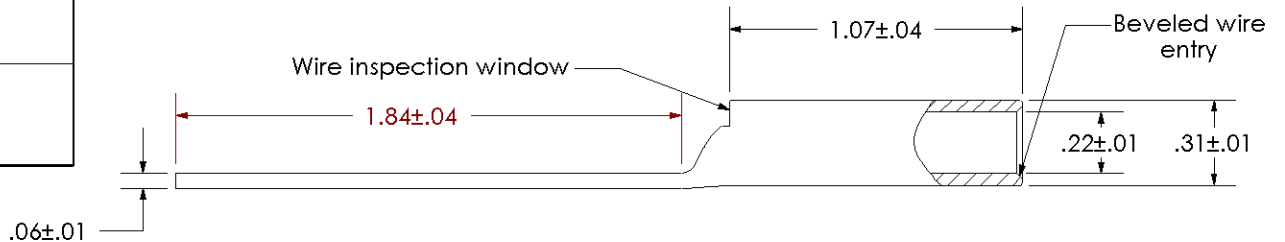

THIS COPY IS PROVIDED ON A RESTRICTED BASIS AND IS NOT TO BE USED IN ANY WAY DETRIMENTAL TO THE INTERESTS OF PANDUIT CORP.

Material	High Conductivity Seamless Copper Tube
Plating	Electro-Tin
Wire Size	6 AWG
Wire Type	Stranded Copper; Class B: Compact, Compressed or Concentric, Class C: Concentric
Wire Strip Length	1-1/8 in.
Stud Size	N/A
UL Listed Wire Connector	Yes, for applications up to 35kv. Consult cable manufacturer for voltage stress relief instructions with applications greater than 2000 volts.
UL Temperature Rating	90° C
C.S.A Certified Wire Connector	Yes
Panduit Color Code on Barrel	BLUE
Panduit Die Index No. on Barrel	P24
Alternate Industry Die Index No. ( ) on Barrel	(7)