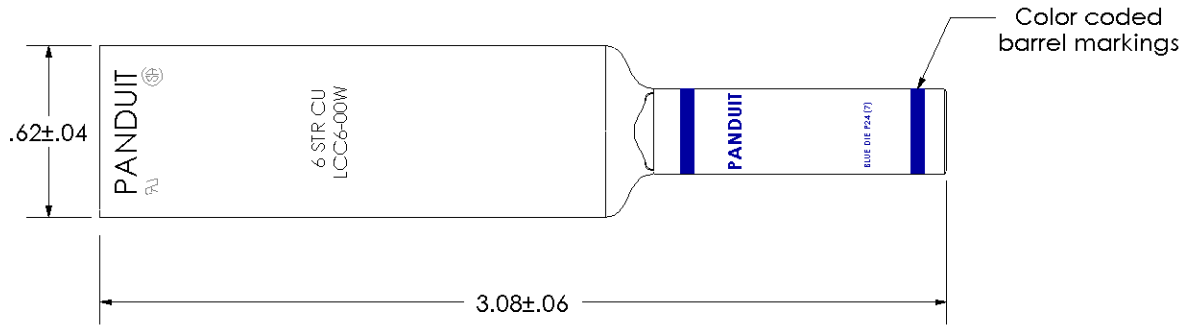

THIS COPY IS PROVIDED ON A RESTRICTED BASIS AND IS NOT TO BE USED IN ANY WAY DETRIMENTAL TO THE INTERESTS OF PANDUIT CORP.

Material	High Conductivity Seamless Copper Tube
Plating	Electro-Tin
Wire Size	6 AWG
Wire Type	Stranded Copper; Class B: Compact, Compressed or Concentric, Class C: Concentric
Wire Strip Length	1-1/8 in.
Stud Size	N/A
UL Listed Wire Connector	Yes, for applications up to 35kv. Consult cable manufacturer for voltage stress relief instructions with applications greater than 2000 volts.
UL Temperature Rating	90° C
C.S.A Certified Wire Connector	Yes
Panduit Color Code on Barrel	BLUE
Panduit Die Index No. on Barrel	P24
Alternate Industry Die Index No. ( ) on Barrel	(7)