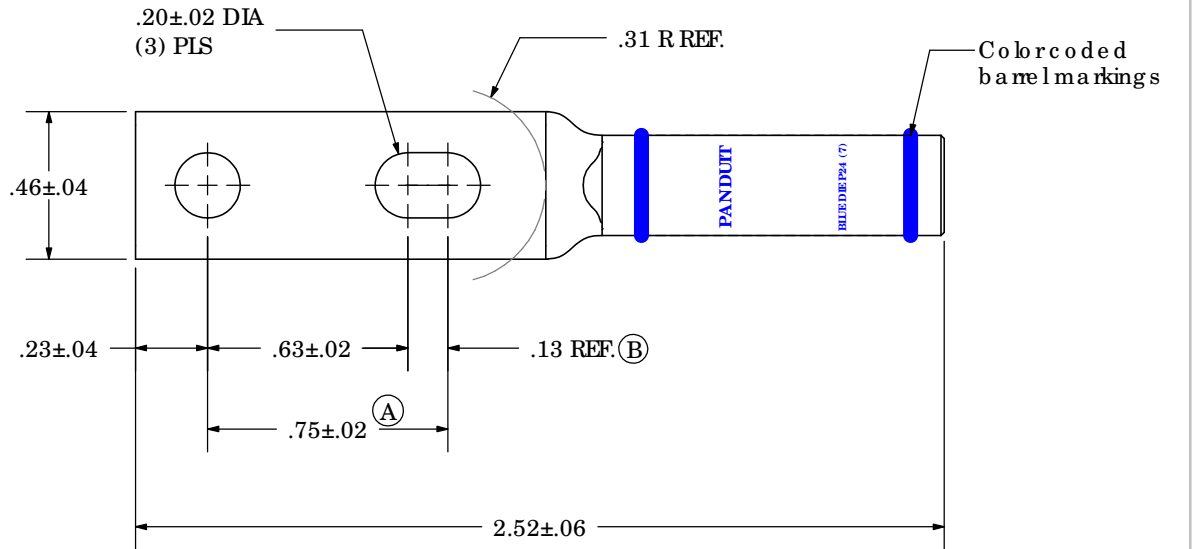

THIS COPY IS PROVIDED ON A RESTRICTED BASIS AND IS NOT TO BE USED IN ANY WAY DETRIMENTAL TO THE INTERESTS OF PANDUIT CORP.

Material	High Conductivity Seamless Copper Tube
Plating	Electro-Tin
Wire Size	6 AWG
Wire Type	Stranded Copper, Class B: Compact, Compressed or Concentric, Class C: Concentric
Wire Strip Length	1-1/8 in.
Stud Size	# 10
UL Listed Wire Connector	Yes, for applications up to 35kv. Consult cable manufacturer for voltage stress relief instructions with applications greater than 2000 volts.
UL Temperature Rating	90° C
C.S.A Certified Wire Connector	Yes
Panduit Color Code on Barrel	BLUE
Panduit Die Index No. on Barrel	P24
Alternate Industry Die Index No. ( ) on Barrel	(7)

LISTED Wire Connector

01	2/05	JHNU	C SH	(A) ADDED DIMENSION (B) REMOVED TOLERANCE & ADDED REF. TO DIMENSION	12446
REV	DATE	BY	CHK	DESCRIPTION	ECN

**PANDUIT CORP.** TINLEY PARK, ILLINOIS

ICC6-10ABW-L  
Copper Lug - Slotted Two-Hole, Long Barrel with Window