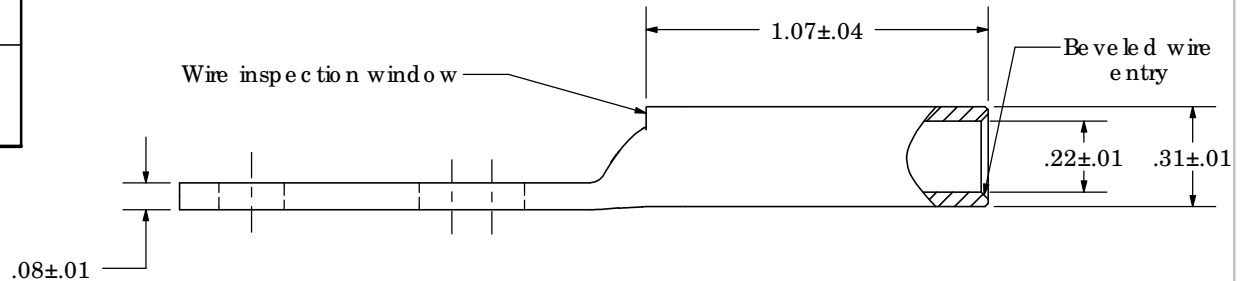

THIS COPY IS PROVIDED ON A RESTRICTED BASIS AND IS NOT TO BE USED IN ANY WAY DETRIMENTAL TO THE INTERESTS OF PANDUIT CORP.

Material	High Conductivity Seamless Copper Tube
Plating	Electro-Tin
Wire Size	6 AWG
Wire Type	Stranded Copper, Class B: Compact, Compressed or Concentric, Class C: Concentric
Wire Strip Length	1-1/8 in.
Stud Size	# 10
UL Listed Wire Connector	Yes, for applications up to 35kv. Consult cable manufacturer for voltage stress relief instructions with applications greater than 2000 volts.
UL Temperature Rating	90° C
C.S.A Certified Wire Connector	Yes
Panduit Color Code on Barrel	BLUE
Panduit Die Index No. on Barrel	P24
Alternate Industry Die Index No. ( ) on Barrel	(7)

LISTED Wire Connector

01	2/05	JHNU	C SH	(A) ADDED DIMENSION (B) REMOVED TOLERANCE & ADDED REF. TO DIMENSION	12446
REV	DATE	BY	CHK	DESCRIPTION	ECN

PANDUIT CORP. TINLEY PARK, ILLINOIS

ICC6-10ABW-L
Copper Lug - Slotted Two-Hole, Long Barrel with Window

SCALE N/A DRAWING NO / CAD FILE ICC6-10ABW-CUST