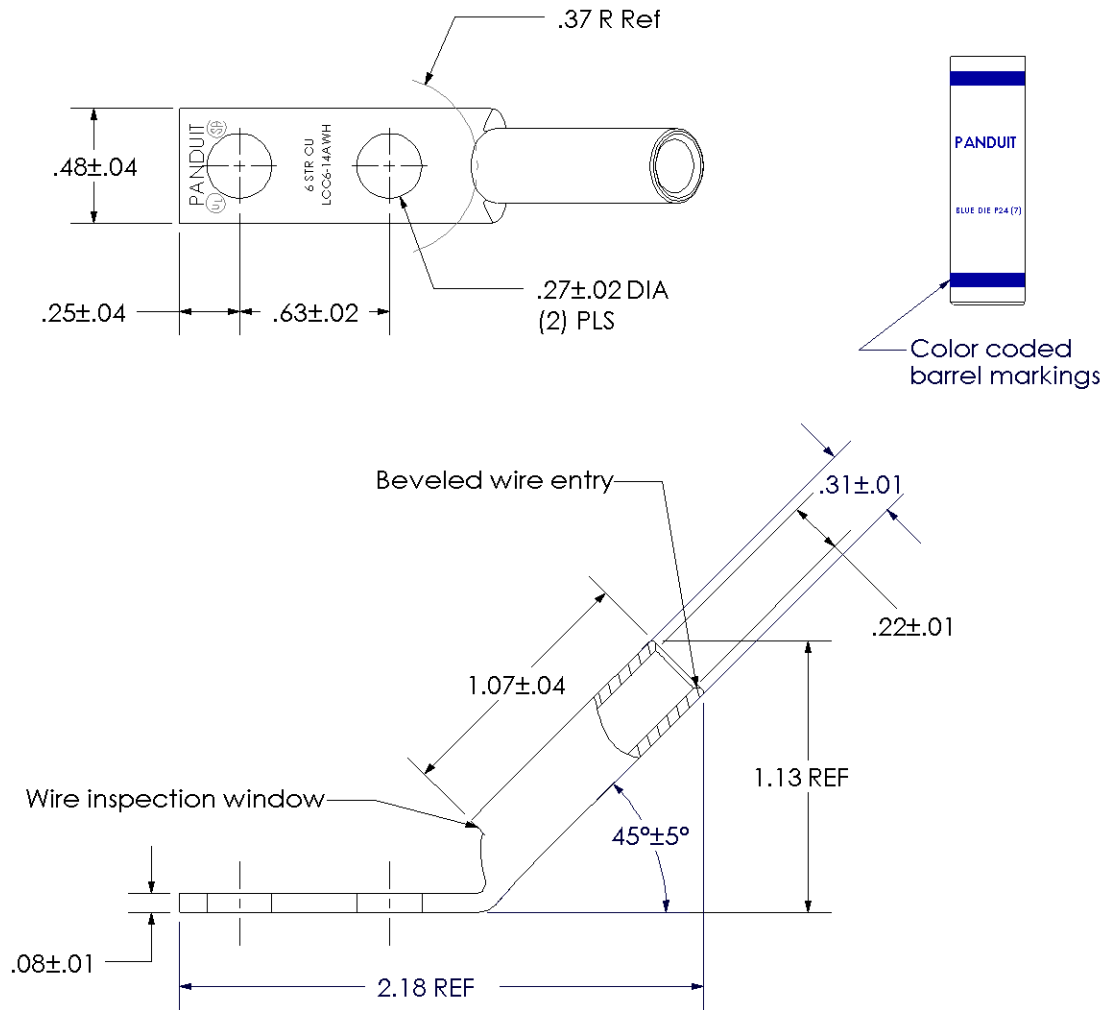

Material	High Conductivity Seamless Copper Tube
Plating	Electro-Tin
Wire Size	6 AWG
Wire Type	Stranded Copper; Class B: Compact, Compressed or Concentric, Class C: Concentric
Wire Strip Length	1-1/8 in.
Stud Size	1/4 in.
UL Listed Wire Connector	Yes, for applications up to 35kv. Consult cable manufacturer for voltage stress relief instructions with applications greater than 2000 volts.
UL Temperature Rating	90° C
C.S.A Certified Wire Connector	Yes
Panduit Color Code on Barrel	BLUE
Panduit Die Index No. on Barrel	P24
Alternate Industry Die Index No. () on Barrel	(7)

CERTIFIED

LISTED Wire Connector

00	7/02	SAB	DRL	RELEASED	10341
REV	DATE	BY	CHK	DESCRIPTION	ECN

PANDUIT CORP. TINLEY PARK, ILLINOIS

LCC6-14AWH-L
Copper Lug - Two-Hole, Long Barrel with Window, 45° Angle Tongue