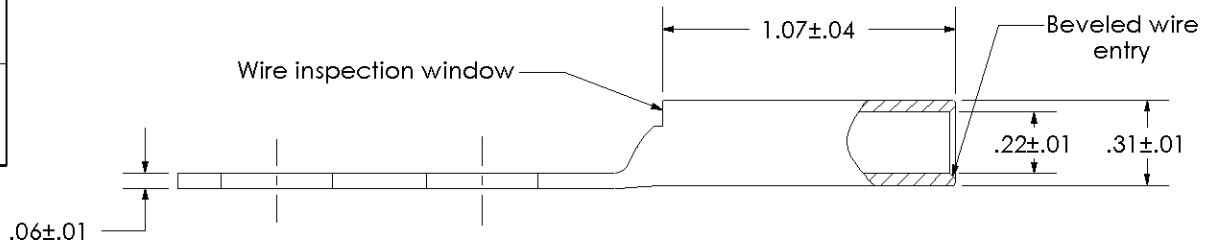

THIS COPY IS PROVIDED ON A RESTRICTED BASIS AND IS NOT TO BE USED IN ANY WAY DETRIMENTAL TO THE INTERESTS OF PANDUIT CORP.

Material	High Conductivity Seamless Copper Tube
Plating	Electro-Tin
Wire Size	6 AWG
Wire Type	Stranded Copper; Class B: Compact, Compressed or Concentric, Class C: Concentric
Wire Strip Length	1-1/8 in.
Stud Size	3/8 in.
UL Listed Wire Connector	Yes, for applications up to 35kv. Consult cable manufacturer for voltage stress relief instructions with applications greater than 2000 volts.
UL Temperature Rating	90° C
C.S.A Certified Wire Connector	Yes
Panduit Color Code on Barrel	BLUE
Panduit Die Index No. on Barrel	P24
Alternate Industry Die Index No. ( ) on Barrel	(7)