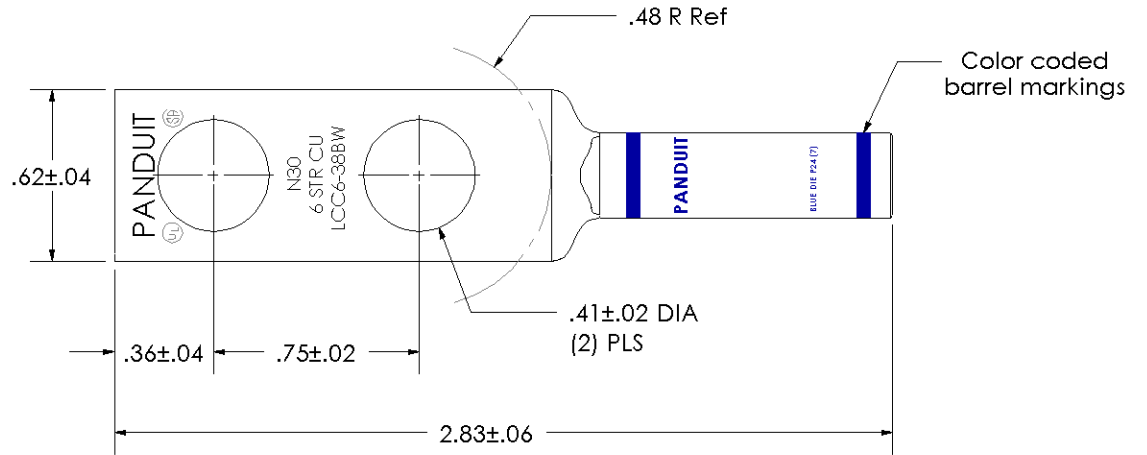

THIS COPY IS PROVIDED ON A RESTRICTED BASIS AND IS NOT TO BE USED IN ANY WAY DETRIMENTAL TO THE INTERESTS OF PANDUIT CORP.

Material	High Conductivity Seamless Copper Tube
Plating	Electro-Tin
Wire Size	6 AWG
Wire Type	Stranded Copper; Class B: Compact, Compressed or Concentric, Class C: Concentric
Wire Strip Length	1-1/8 in.
Stud Size	3/8 in.
UL Listed Wire Connector	Yes, for applications up to 35kv. Consult cable manufacturer for voltage stress relief instructions with applications greater than 2000 volts.
UL Temperature Rating	90° C
C.S.A Certified Wire Connector	Yes
Panduit Color Code on Barrel	BLUE
Panduit Die Index No. on Barrel	P24
Alternate Industry Die Index No. ( ) on Barrel	(7)