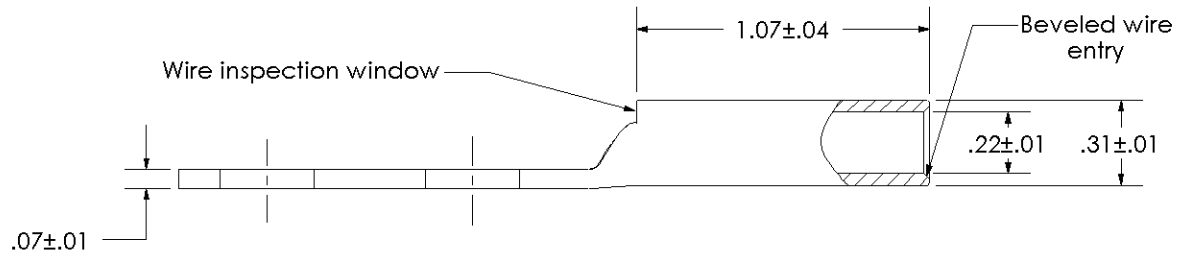

THIS COPY IS PROVIDED ON A RESTRICTED BASIS AND IS NOT TO BE USED IN ANY WAY DETRIMENTAL TO THE INTERESTS OF PANDUIT CORP.

Material	High Conductivity Seamless Copper Tube
Plating	Electro-Tin
Wire Size	6 AWG
Wire Type	Stranded Copper; Class B: Compact, Compressed or Concentric, Class C: Concentric
Wire Strip Length	1-1/8 in.
Stud Size	5/16 in.
UL Listed Wire Connector	Yes, for applications up to 35kv. Consult cable manufacturer for voltage stress relief instructions with applications greater than 2000 volts.
UL Temperature Rating	90° C
C.S.A Certified Wire Connector	Yes
Panduit Color Code on Barrel	BLUE
Panduit Die Index No. on Barrel	P24
Alternate Industry Die Index No. ( ) on Barrel	(7)