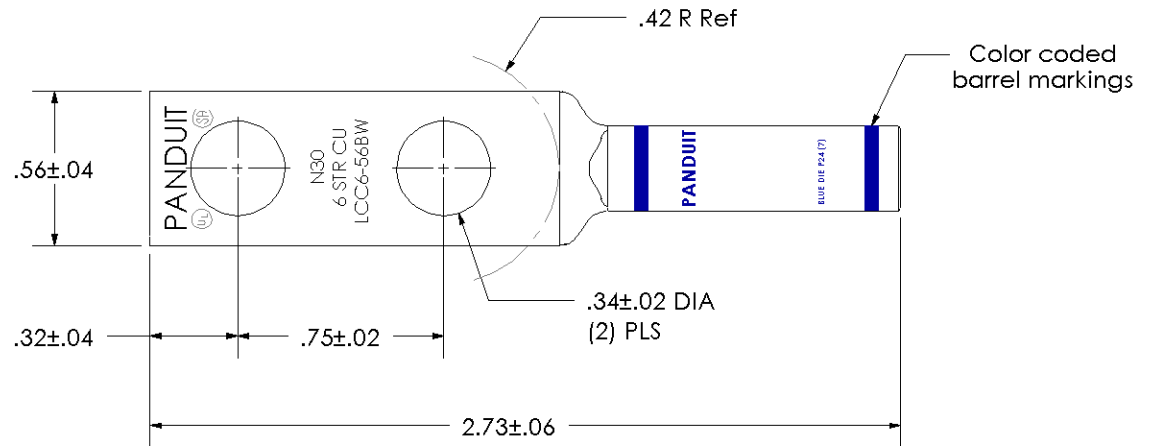

THIS COPY IS PROVIDED ON A RESTRICTED BASIS AND IS NOT TO BE USED IN ANY WAY DETRIMENTAL TO THE INTERESTS OF PANDUIT CORP.

Material	High Conductivity Seamless Copper Tube
Plating	Electro-Tin
Wire Size	6 AWG
Wire Type	Stranded Copper; Class B: Compact, Compressed or Concentric, Class C: Concentric
Wire Strip Length	1-1/8 in.
Stud Size	5/16 in.
UL Listed Wire Connector	Yes, for applications up to 35kv. Consult cable manufacturer for voltage stress relief instructions with applications greater than 2000 volts.
UL Temperature Rating	90° C
C.S.A Certified Wire Connector	Yes
Panduit Color Code on Barrel	BLUE
Panduit Die Index No. on Barrel	P24
Alternate Industry Die Index No. ( ) on Barrel	(7)