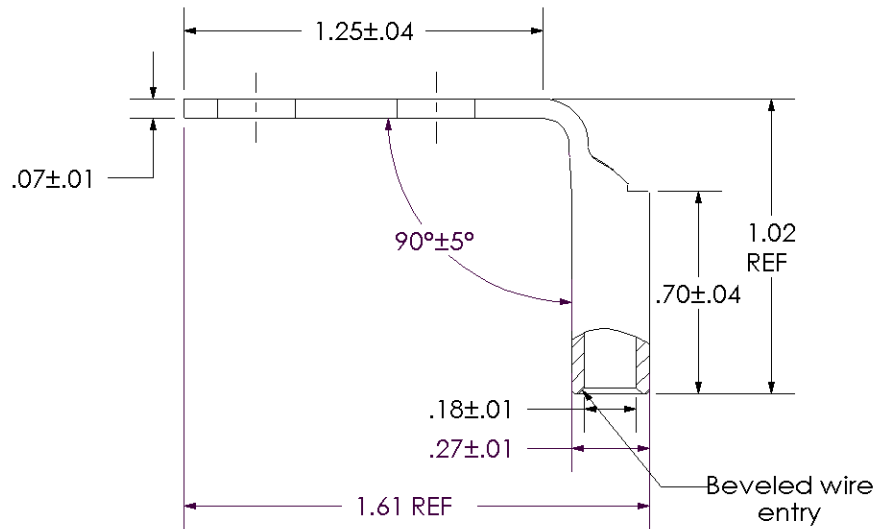

THIS COPY IS PROVIDED ON A RESTRICTED BASIS AND IS NOT TO BE USED IN ANY WAY DETRIMENTAL TO THE INTERESTS OF PANDUIT CORP.

Material	High Conductivity Seamless Copper Tube
Plating	Electro-Tin
Wire Size	8 AWG
Wire Type	Stranded Copper; Class B: Compact, Compressed or Concentric, Class C: Concentric
Wire Strip Length	3/4 in.
Stud Size	1/4 in.
UL Listed Wire Connector	Yes, for applications up to 35kv. Consult cable manufacturer for voltage stress relief instructions with applications greater than 2000 volts.
UL Temperature Rating	90° C
C.S.A Certified Wire Connector	Yes
Panduit Color Code on Barrel	RED
Panduit Die Index No. on Barrel	P21
Alternate Industry Die Index No. ( ) on Barrel	N/A