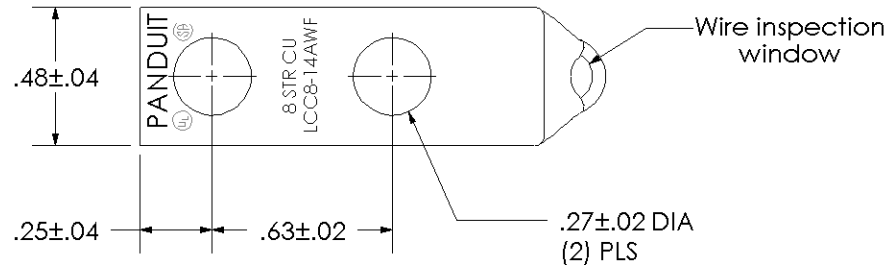

THIS COPY IS PROVIDED ON A RESTRICTED BASIS AND IS NOT TO BE USED IN ANY WAY DETRIMENTAL TO THE INTERESTS OF PANDUIT CORP.

Material	High Conductivity Seamless Copper Tube
Plating	Electro-Tin
Wire Size	8 AWG
Wire Type	Stranded Copper; Class B: Compact, Compressed or Concentric, Class C: Concentric
Wire Strip Length	3/4 in.
Stud Size	1/4 in.
UL Listed Wire Connector	Yes, for applications up to 35kv. Consult cable manufacturer for voltage stress relief instructions with applications greater than 2000 volts.
UL Temperature Rating	90° C
C.S.A Certified Wire Connector	Yes
Panduit Color Code on Barrel	RED
Panduit Die Index No. on Barrel	P21
Alternate Industry Die Index No. ( ) on Barrel	N/A