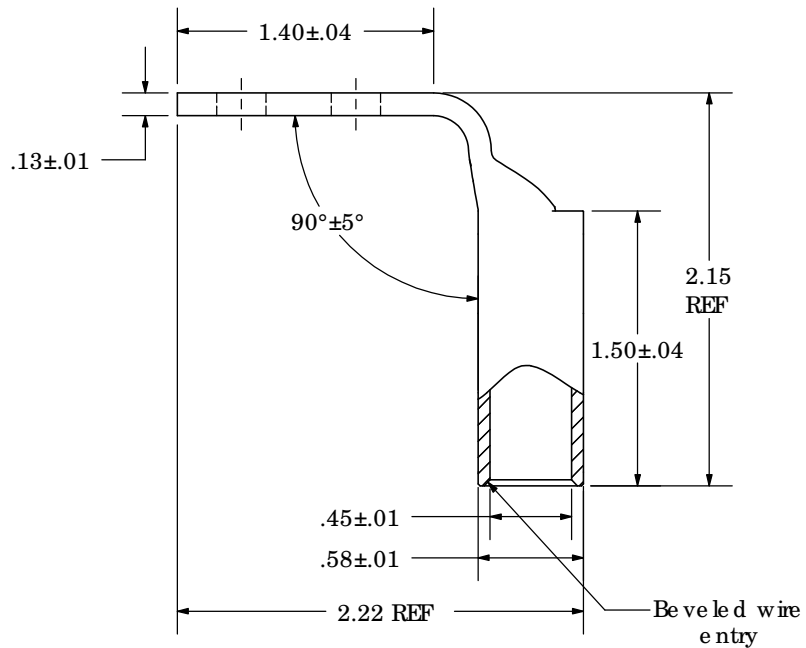

THIS COPY IS PROVIDED ON A RESTRICTED BASIS AND IS NOT TO BE USED IN ANY WAY DETRIMENTAL TO THE INTERESTS OF PANDUIT CORP.

Material	High Conductivity Seamless Copper Tube
Plating	Electro-Tin
Wire Size	1/0 SIR/FLEX
Wire Type	Stranded Copper: Class B & C Compact, Class G, H, I, K, M, Locomotive
Wire Strip Length	1-9/16 in.
Stud Size	1/4 in.
UL Listed Wire Connector	Yes, for applications up to 35kv. Consult cable manufacturer for voltage stress relief instructions with applications greater than 2000 volts.
UL Temperature Rating	90° C
C.S.A Certified Wire Connector	Yes
Panduit Color Code on Barrel	PINK
Panduit Die Index No. on Barrel	P42
Alternate Industry Die Index No. ( ) on Barrel	(12)

CERTIFIED

LISTED

Wire Connector

00	6/03	SAC	SAC	RELEASED	10850
REV	DATE	BY	CHK	DESCRIPTION	ECN

**PANDUIT CORP. TINLEY PARK, ILLINOIS**

LCCX1/0-14AF-X  
Copper Lug - Two-Hole, Long Flex Barrel with Window, 90° Angle Tongue