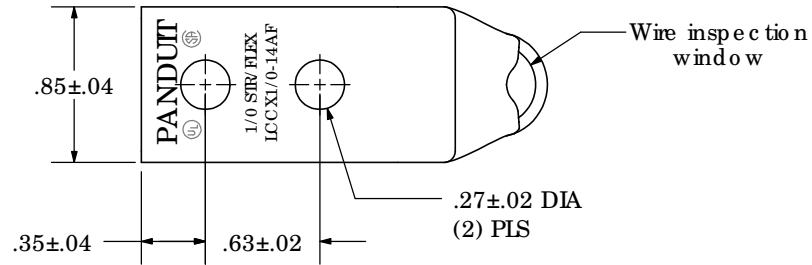

THIS COPY IS PROVIDED ON A RESTRICTED BASIS AND IS NOT TO BE USED IN ANY WAY DETRIMENTAL TO THE INTERESTS OF PANDUIT CORP.

Material	High Conductivity Seamless Copper Tube
Plating	Electro-Tin
Wire Size	1/0 SIR/FLEX
Wire Type	Stranded Copper: Class B & C Compact, Class G, H, I, K, M, Locomotive
Wire Strip Length	1-9/16 in.
Stud Size	1/4 in.
UL Listed Wire Connector	Yes, for applications up to 35kv. Consult cable manufacturer for voltage stress relief instructions with applications greater than 2000 volts.
UL Temperature Rating	90° C
C.S.A Certified Wire Connector	Yes
Panduit Color Code on Barrel	PINK
Panduit Die Index No. on Barrel	P42
Alternate Industry Die Index No. ( ) on Barrel	(12)

CERTIFIED

LISTED

Wire Connector

00	6/03	SAC	SAC	RELEASED	10850
REV	DATE	BY	CHK	DESCRIPTION	ECN

**PANDUIT CORP. TINLEY PARK, ILLINOIS**

LCCX1/0-14AF-X  
Copper Lug - Two-Hole, Long Flex Barrel with Window, 90° Angle Tongue