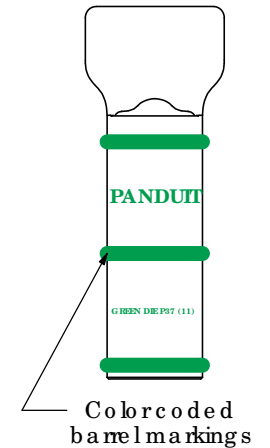

Material	High Conductivity Seamless Copper Tube
Plating	Electro-Tin
Wire Size	1 SIR/FLEX
Wire Type	Stranded Copper: Class B & C Compact, Class G, H, I, K, M, Locomotive
Wire Strip Length	1-1/2 in.
Stud Size	1/4 in.
UL Listed Wire Connector	Yes, for applications up to 35kv. Consult cable manufacturer for voltage stress relief instructions with applications greater than 2000 volts.
UL Temperature Rating	90° C
C.S.A Certified Wire Connector	Yes
Panduit Color Code on Barrel	GREEN
Panduit Die Index No. on Barrel	P37
Alternate Industry Die Index No. () on Barrel	(11)