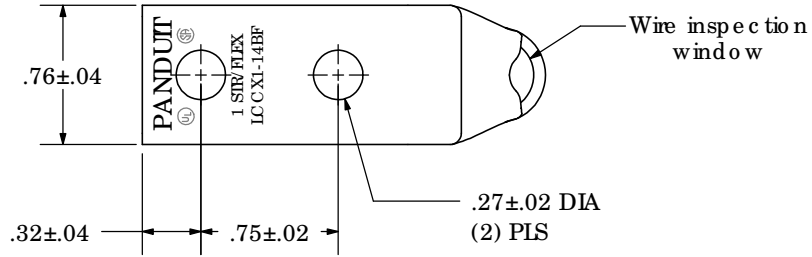

Material	High Conductivity Seamless Copper Tube
Plating	Electro-Tin
Wire Size	1 SIR/FLEX
Wire Type	Stranded Copper: Class B & C Compact, Class G, H, I, K, M, Locomotive
Wire Strip Length	1-1/2 in.
Stud Size	1/4 in.
UL Listed Wire Connector	Yes, for applications up to 35kv. Consult cable manufacturer for voltage stress relief instructions with applications greater than 2000 volts.
UL Temperature Rating	90° C
C.S.A Certified Wire Connector	Yes
Panduit Color Code on Barrel	GREEN
Panduit Die Index No. on Barrel	P37
Alternate Industry Die Index No. () on Barrel	(11)