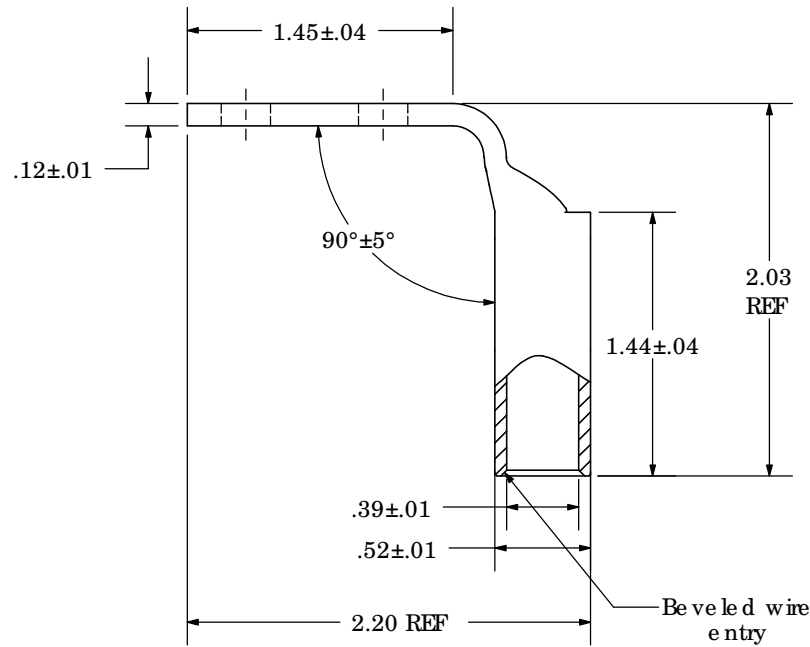

Material	High Conductivity Seamless Copper Tube
Plating	Electro-Tin
Wire Size	1 SIR/FLEX
Wire Type	Stranded Copper: Class B & C Compact, Class G, H, I, K, M, Locomotive
Wire Strip Length	1-1/2 in.
Stud Size	1/4 in.
UL Listed Wire Connector	Yes, for applications up to 35kv. Consult cable manufacturer for voltage stress relief instructions with applications greater than 2000 volts.
UL Temperature Rating	90° C
C.S.A Certified Wire Connector	Yes
Panduit Color Code on Barrel	GREEN
Panduit Die Index No. on Barrel	P37
Alternate Industry Die Index No. () on Barrel	(11)