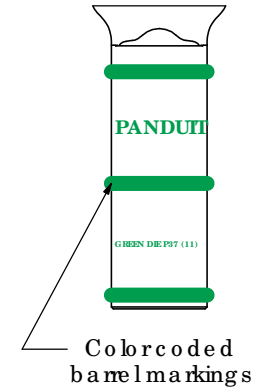

Material	High Conductivity Seamless Copper Tube
Plating	Electro-Tin
Wire Size	1 SIR/FLEX
Wire Type	Stranded Copper: Class B & C, Compact, Class G, H, I, K, M, Locomotive
Wire Strip Length	1-1/2 in.
Stud Size	1/4 in.
UL Listed Wire Connector	Yes, for applications up to 35kv. Consult cable manufacturer for voltage stress relief instructions with applications greater than 2000 volts.
UL Temperature Rating	90° C
C.S.A Certified Wire Connector	Yes
Panduit Color Code on Barrel	GREEN
Panduit Die Index No. on Barrel	P37
Alternate Industry Die Index No. () on Barrel	(11)