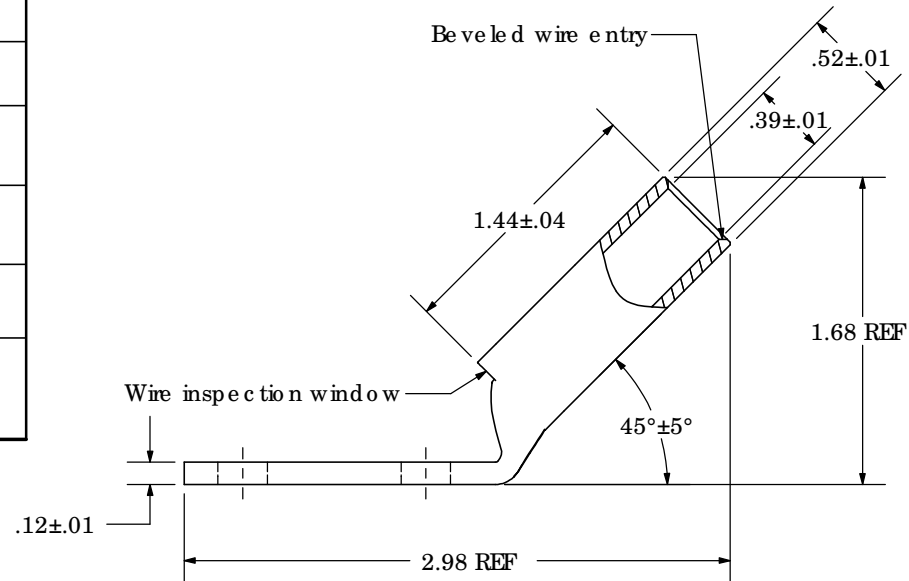

Material	High Conductivity Seamless Copper Tube
Plating	Electro-Tin
Wire Size	1 SIR/FLEX
Wire Type	Stranded Copper: Class B & C, Compact, Class G, H, I, K, M, Locomotive
Wire Strip Length	1-1/2 in.
Stud Size	1/4 in.
UL Listed Wire Connector	Yes, for applications up to 35kv. Consult cable manufacturer for voltage stress relief instructions with applications greater than 2000 volts.
UL Temperature Rating	90° C
C.S.A Certified Wire Connector	Yes
Panduit Color Code on Barrel	GREEN
Panduit Die Index No. on Barrel	P37
Alternate Industry Die Index No. () on Barrel	(11)

CERTIFIED

LISTED

Wire Connector

00	6/03	SAC	SAC	RELEASED	10850
REV	DATE	BY	CHK	DESCRIPTION	ECN

PANDUIT CORP. TINLEY PARK, ILLINOIS

ICC X1-14DH-X
Copper Lug - Two-Hole, Long Flex Barrel with Window, 45° Angle Tongue
SCALE N/A DRAWING NO / CAD FILE ICC X1-14DH-CUST