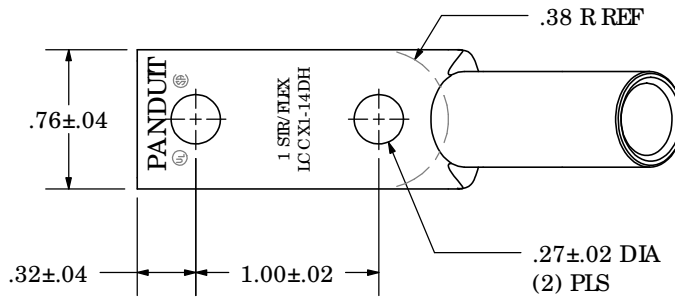

Material	High Conductivity Seamless Copper Tube
Plating	Electro-Tin
Wire Size	1 SIR/FLEX
Wire Type	Stranded Copper: Class B & C, Compact, Class G, H, I, K, M, Locomotive
Wire Strip Length	1-1/2 in.
Stud Size	1/4 in.
UL Listed Wire Connector	Yes, for applications up to 35kv. Consult cable manufacturer for voltage stress relief instructions with applications greater than 2000 volts.
UL Temperature Rating	90° C
C.S.A Certified Wire Connector	Yes
Panduit Color Code on Barrel	GREEN
Panduit Die Index No. on Barrel	P37
Alternate Industry Die Index No. () on Barrel	(11)

CERTIFIED

LISTED

Wire Connector

00	6/03	SAC	SAC	RELEASED	10850
REV	DATE	BY	CHK	DESCRIPTION	ECN

PANDUIT CORP. TINLEY PARK, ILLINOIS

ICC X1-14DH-X
Copper Lug - Two-Hole, Long Flex Barrel with Window, 45° Angle Tongue
SCALE N/A DRAWING NO / CAD FILE ICC X1-14DH-CUST