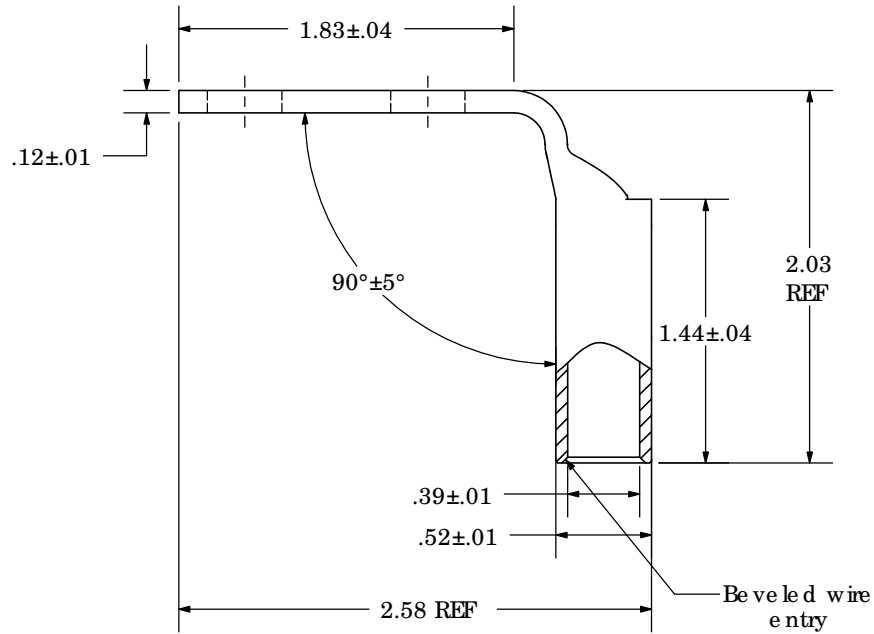

Material	High Conductivity Seamless Copper Tube
Plating	Electro-Tin
Wire Size	1 SIR/FLEX
Wire Type	Stranded Copper, Class B & C Compact, Class G, H, I, K, M, Locomotive
Wire Strip Length	1-1/2 in.
Stud Size	3/8 in.
UL Listed Wire Connector	Yes, for applications up to 35kv. Consult cable manufacturer for voltage stress relief instructions with applications greater than 2000 volts.
UL Temperature Rating	90° C
C.S.A Certified Wire Connector	Yes
Panduit Color Code on Barrel	GREEN
Panduit Die Index No. on Barrel	P37
Alternate Industry Die Index No. () on Barrel	(11)

CERTIFIED

LISTED

Wire Connector

00	6/03	SAC	SAC	RELEASED	10850
REV	DATE	BY	CHK	DESCRIPTION	ECN

PANDUIT CORP. TINLEY PARK, ILLINOIS

I C C X 1 - 3 8 D F - X
Copper Lug - Two-Hole, Long Flex Barrel with Window, 90° Angle Tongue