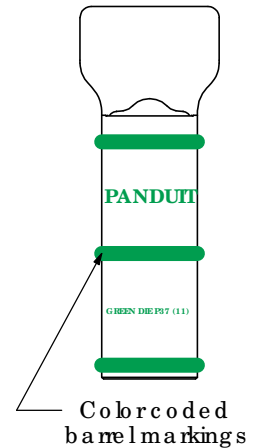

THIS COPY IS PROVIDED ON A RESTRICTED BASIS AND IS NOT TO BE USED IN ANY WAY DETRIMENTAL TO THE INTERESTS OF PANDUIT CORP.

Material	High Conductivity Seamless Copper Tube
Plating	Electro-Tin
Wire Size	1 SIR/FLEX
Wire Type	Stranded Copper, Class B & C Compact, Class G, H, I, K, M, Locomotive
Wire Strip Length	1-1/2 in.
Stud Size	3/8 in.
UL Listed Wire Connector	Yes, for applications up to 35kv. Consult cable manufacturer for voltage stress relief instructions with applications greater than 2000 volts.
UL Temperature Rating	90° C
C.S.A Certified Wire Connector	Yes
Panduit Color Code on Barrel	GREEN
Panduit Die Index No. on Barrel	P37
Alternate Industry Die Index No. ( ) on Barrel	(11)

CERTIFIED

LISTED

Wire Connector

00	6/03	SAC	SAC	RELEASED	10850
REV	DATE	BY	CHK	DESCRIPTION	ECN

PANDUIT CORP. TINLEY PARK, ILLINOIS

I C C X 1 - 3 8 D F - X
Copper Lug - Two-Hole, Long Flex Barrel with Window, 90° Angle Tongue

SCALE N/A

DRAWING NO / CAD FILE

I C C X 1 - 3 8 D F - C U S T