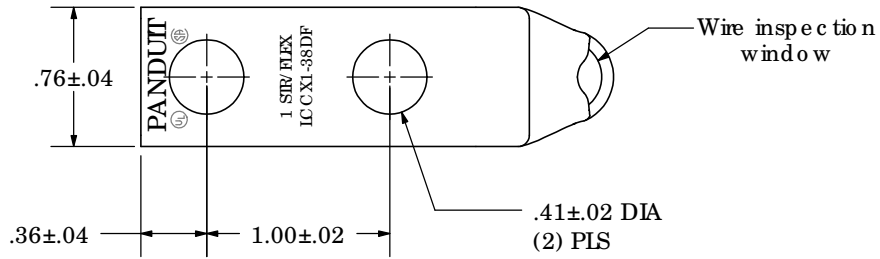

THIS COPY IS PROVIDED ON A RESTRICTED BASIS AND IS NOT TO BE USED IN ANY WAY DETRIMENTAL TO THE INTERESTS OF PANDUIT CORP.

Material	High Conductivity Seamless Copper Tube
Plating	Electro-Tin
Wire Size	1 SIR/FLEX
Wire Type	Stranded Copper, Class B & C Compact, Class G, H, I, K, M, Locomotive
Wire Strip Length	1-1/2 in.
Stud Size	3/8 in.
UL Listed Wire Connector	Yes, for applications up to 35kv. Consult cable manufacturer for voltage stress relief instructions with applications greater than 2000 volts.
UL Temperature Rating	90° C
C.S.A Certified Wire Connector	Yes
Panduit Color Code on Barrel	GREEN
Panduit Die Index No. on Barrel	P37
Alternate Industry Die Index No. ( ) on Barrel	(11)

CERTIFIED

LISTED

Wire Connector

00	6/03	SAC	SAC	RELEASED	10850
REV	DATE	BY	CHK	DESCRIPTION	ECN

PANDUIT CORP. TINLEY PARK, ILLINOIS

I C C X 1 - 3 8 D F - X
Copper Lug - Two-Hole, Long Flex Barrel with Window, 90° Angle Tongue

SCALE N/A

DRAWING NO / CAD FILE

I C C X 1 - 3 8 D F - C U S T