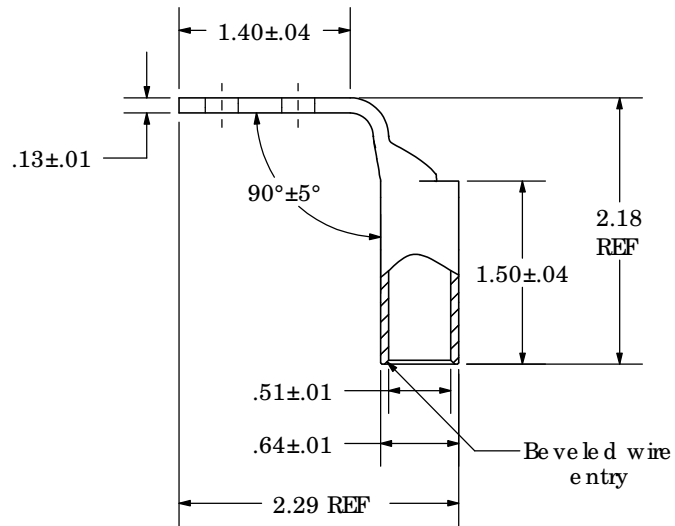

Material	High Conductivity Seamless Copper Tube
Plating	Electro-Tin
Wire Size	2/0 SIR/FLEX
Wire Type	Stranded Copper: Class B & C Compact, Class G, H, I, K, M, Locomotive
Wire Strip Length	1-9/16 in.
Stud Size	1/4 in.
UL Listed Wire Connector	Yes, for applications up to 35kv. Consult cable manufacturer for voltage stress relief instructions with applications greater than 2000 volts.
UL Temperature Rating	90° C
C.S.A Certified Wire Connector	Yes
Panduit Color Code on Barrel	BLACK
Panduit Die Index No. on Barrel	P45
Alternate Industry Die Index No. () on Barrel	(13)

CERTIFIED

LISTED

Wire Connector

00	6/03	SAC	SAC	RELEASED	10850
REV	DATE	BY	CHK	DESCRIPTION	ECN

PANDUIT CORP. TINLEY PARK, ILLINOIS

LCX2/0-14AF-X
Copper Lug - Two-Hole, Long Flex Barrel with Window, 90° Angle Tongue