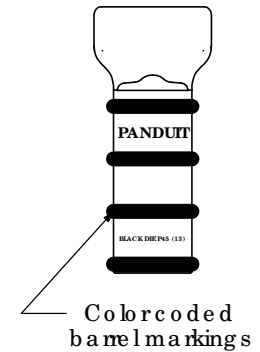

THIS COPY IS PROVIDED ON A RESTRICTED BASIS AND IS NOT TO BE USED IN ANY WAY DETRIMENTAL TO THE INTERESTS OF PANDUIT CORP.

Material	High Conductivity Seamless Copper Tube
Plating	Electro-Tin
Wire Size	2/0 SIR/FLEX
Wire Type	Stranded Copper: Class B & C Compact, Class G, H, I, K, M, Locomotive
Wire Strip Length	1-9/16 in.
Stud Size	1/4 in.
UL Listed Wire Connector	Yes, for applications up to 35kv. Consult cable manufacturer for voltage stress relief instructions with applications greater than 2000 volts.
UL Temperature Rating	90° C
C.S.A Certified Wire Connector	Yes
Panduit Color Code on Barrel	BLACK
Panduit Die Index No. on Barrel	P45
Alternate Industry Die Index No. ( ) on Barrel	(13)

CERTIFIED

LISTED

Wire Connector

00	6/03	SAC	SAC	RELEASED	10850
REV	DATE	BY	CHK	DESCRIPTION	ECN

PANDUIT CORP. TINLEY PARK, ILLINOIS

LCX2/0-14AF-X
Copper Lug - Two-Hole, Long Flex Barrel with Window, 90° Angle Tongue

SCALE N/A

DRAWING NO / CAD FILE

LCX2_0-14AF-CUST