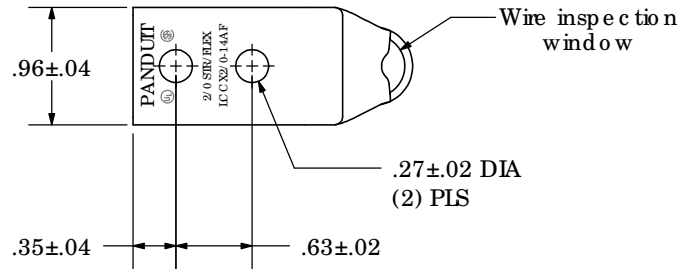

THIS COPY IS PROVIDED ON A RESTRICTED BASIS AND IS NOT TO BE USED IN ANY WAY DETRIMENTAL TO THE INTERESTS OF PANDUIT CORP.

Material	High Conductivity Seamless Copper Tube
Plating	Electro-Tin
Wire Size	2/0 SIR/FLEX
Wire Type	Stranded Copper: Class B & C Compact, Class G, H, I, K, M, Locomotive
Wire Strip Length	1-9/16 in.
Stud Size	1/4 in.
UL Listed Wire Connector	Yes, for applications up to 35kv. Consult cable manufacturer for voltage stress relief instructions with applications greater than 2000 volts.
UL Temperature Rating	90° C
C.S.A Certified Wire Connector	Yes
Panduit Color Code on Barrel	BLACK
Panduit Die Index No. on Barrel	P45
Alternate Industry Die Index No. ( ) on Barrel	(13)

CERTIFIED

LISTED

Wire Connector

00	6/03	SAC	SAC	RELEASED	10850
REV	DATE	BY	CHK	DESCRIPTION	ECN

PANDUIT CORP. TINLEY PARK, ILLINOIS

LCX2/0-14AF-X
Copper Lug - Two-Hole, Long Flex Barrel with Window, 90° Angle Tongue

SCALE N/A

DRAWING NO / CAD FILE

LCX2_0-14AF-CUST