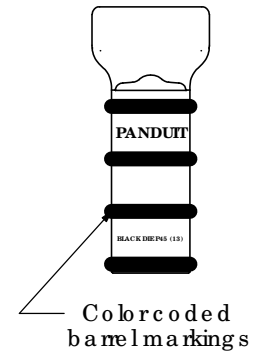

THIS COPY IS PROVIDED ON A RESTRICTED BASIS AND IS NOT TO BE USED IN ANY WAY DETRIMENTAL TO THE INTERESTS OF PANDUIT CORP.

Material	High Conductivity Seamless Copper Tube
Plating	Electro-Tin
Wire Size	2/0 SIR/FLEX
Wire Type	Stranded Copper: Class B & C Compact, Class G, H, I, K, M, Locomotive
Wire Strip Length	1-9/16 in.
Stud Size	1/4 in.
UL Listed Wire Connector	Yes, for applications up to 35kv. Consult cable manufacturer for voltage stress relief instructions with applications greater than 2000 volts.
UL Temperature Rating	90° C
C.S.A Certified Wire Connector	Yes
Panduit Color Code on Barrel	BLACK
Panduit Die Index No. on Barrel	P45
Alternate Industry Die Index No. ( ) on Barrel	(13)

CERTIFIED

LISTED

Wire Connector

00	6/03	SAC	SAC	RELEASED	10850
REV	DATE	BY	CHK	DESCRIPTION	ECN

PANDUIT CORP. TINLEY PARK, ILLINOIS

LCX2/0-14BF-X
Copper Lug - Two-Hole, Long Flex Barrel with Window, 90° Angle Tongue

SCALE N/A

DRAWING NO / CAD FILE

LCX2_0-14BF-CUST