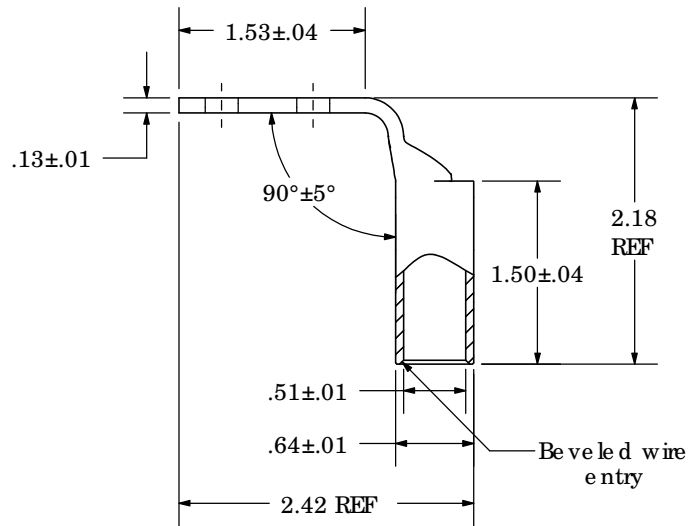

Material	High Conductivity Seamless Copper Tube
Plating	Electro-Tin
Wire Size	2/0 SIR/FLEX
Wire Type	Stranded Copper: Class B & C Compact, Class G, H, I, K, M, Locomotive
Wire Strip Length	1-9/16 in.
Stud Size	1/4 in.
UL Listed Wire Connector	Yes, for applications up to 35kv. Consult cable manufacturer for voltage stress relief instructions with applications greater than 2000 volts.
UL Temperature Rating	90° C
C.S.A Certified Wire Connector	Yes
Panduit Color Code on Barrel	BLACK
Panduit Die Index No. on Barrel	P45
Alternate Industry Die Index No. () on Barrel	(13)

CERTIFIED

LISTED

Wire Connector

00	6/03	SAC	SAC	RELEASED	10850
REV	DATE	BY	CHK	DESCRIPTION	ECN

PANDUIT CORP. TINLEY PARK, ILLINOIS

LCX2/0-14BF-X
Copper Lug - Two-Hole, Long Flex Barrel with Window, 90° Angle Tongue