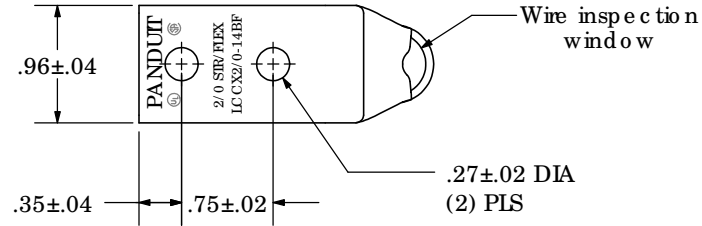

THIS COPY IS PROVIDED ON A RESTRICTED BASIS AND IS NOT TO BE USED IN ANY WAY DETRIMENTAL TO THE INTERESTS OF PANDUIT CORP.

Material	High Conductivity Seamless Copper Tube
Plating	Electro-Tin
Wire Size	2/0 SIR/FLEX
Wire Type	Stranded Copper: Class B & C Compact, Class G, H, I, K, M, Locomotive
Wire Strip Length	1-9/16 in.
Stud Size	1/4 in.
UL Listed Wire Connector	Yes, for applications up to 35kv. Consult cable manufacturer for voltage stress relief instructions with applications greater than 2000 volts.
UL Temperature Rating	90° C
C.S.A Certified Wire Connector	Yes
Panduit Color Code on Barrel	BLACK
Panduit Die Index No. on Barrel	P45
Alternate Industry Die Index No. ( ) on Barrel	(13)

CERTIFIED

LISTED

Wire Connector

00	6/03	SAC	SAC	RELEASED	10850
REV	DATE	BY	CHK	DESCRIPTION	ECN

PANDUIT CORP. TINLEY PARK, ILLINOIS

LCX2/0-14BF-X
Copper Lug - Two-Hole, Long Flex Barrel with Window, 90° Angle Tongue

SCALE N/A

DRAWING NO / CAD FILE

LCX2_0-14BF-CUST