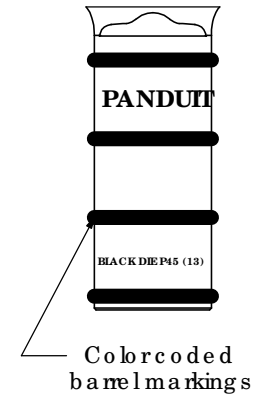

THIS COPY IS PROVIDED ON A RESTRICTED BASIS AND IS NOT TO BE USED IN ANY WAY DETRIMENTAL TO THE INTERESTS OF PANDUIT CORP.

Material	High Conductivity Seamless Copper Tube
Plating	Electro-Tin
Wire Size	2/0 SIR/FLEX
Wire Type	Stranded Copper: Class B & C, Compact, Class G, H, I, K, M, Locomotive
Wire Strip Length	1-9/16 in.
Stud Size	1/4 in.
UL Listed Wire Connector	Yes, for applications up to 35kv. Consult cable manufacturer for voltage stress relief instructions with applications greater than 2000 volts.
UL Temperature Rating	90° C
C.S.A Certified Wire Connector	Yes
Panduit Color Code on Barrel	BLACK
Panduit Die Index No. on Barrel	P45
Alternate Industry Die Index No. ( ) on Barrel	(13)