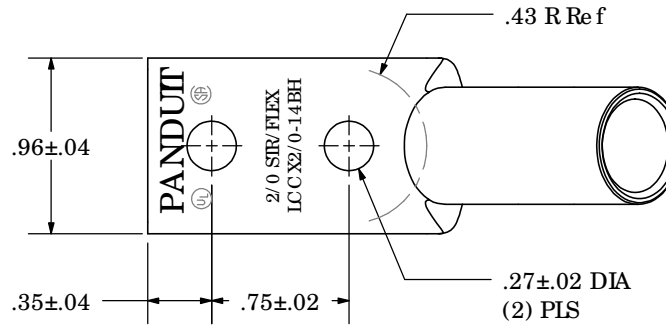

THIS COPY IS PROVIDED ON A RESTRICTED BASIS AND IS NOT TO BE USED IN ANY WAY DETRIMENTAL TO THE INTERESTS OF PANDUIT CORP.

Material	High Conductivity Seamless Copper Tube
Plating	Electro-Tin
Wire Size	2/0 SIR/FLEX
Wire Type	Stranded Copper: Class B & C, Compact, Class G, H, I, K, M, Locomotive
Wire Strip Length	1-9/16 in.
Stud Size	1/4 in.
UL Listed Wire Connector	Yes, for applications up to 35kv. Consult cable manufacturer for voltage stress relief instructions with applications greater than 2000 volts.
UL Temperature Rating	90° C
C.S.A Certified Wire Connector	Yes
Panduit Color Code on Barrel	BLACK
Panduit Die Index No. on Barrel	P45
Alternate Industry Die Index No. ( ) on Barrel	(13)