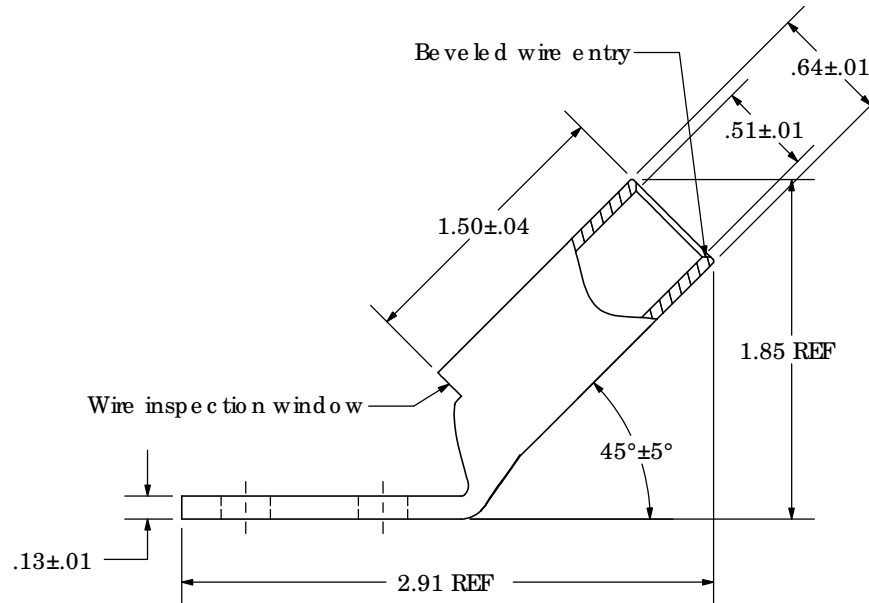

THIS COPY IS PROVIDED ON A RESTRICTED BASIS AND IS NOT TO BE USED IN ANY WAY DETRIMENTAL TO THE INTERESTS OF PANDUIT CORP.

Material	High Conductivity Seamless Copper Tube
Plating	Electro-Tin
Wire Size	2/0 SIR/FLEX
Wire Type	Stranded Copper: Class B & C, Compact, Class G, H, I, K, M, Locomotive
Wire Strip Length	1-9/16 in.
Stud Size	1/4 in.
UL Listed Wire Connector	Yes, for applications up to 35kv. Consult cable manufacturer for voltage stress relief instructions with applications greater than 2000 volts.
UL Temperature Rating	90° C
C.S.A Certified Wire Connector	Yes
Panduit Color Code on Barrel	BLACK
Panduit Die Index No. on Barrel	P45
Alternate Industry Die Index No. ( ) on Barrel	(13)

CERTIFIED

LISTED

Wire Connector

00	6/03	SAC	SAC	RELEASED	10850
REV	DATE	BY	CHK	DESCRIPTION	ECN

**PANDUIT CORP. TINLEY PARK, ILLINOIS**

LCX2/0-14BH-X  
Copper Lug - Two-Hole, Long Flex Barrel with Window, 45° Angle Tongue  
SCALE N/A DRAWING NO / CAD FILE LCX2\_0-14BH-CUST