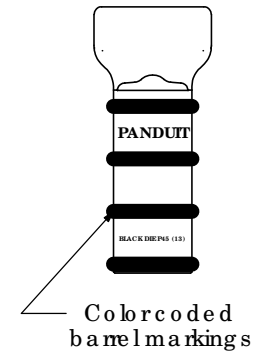

Material	High Conductivity Seamless Copper Tube
Plating	Electro-Tin
Wire Size	2/0 SIR/FLEX
Wire Type	Stranded Copper: Class B & C Compact, Class G, H, I, K, M, Locomotive
Wire Strip Length	1-9/16 in.
Stud Size	3/8 in.
UL Listed Wire Connector	Yes, for applications up to 35kv. Consult cable manufacturer for voltage stress relief instructions with applications greater than 2000 volts.
UL Temperature Rating	90° C
C.S.A Certified Wire Connector	Yes
Panduit Color Code on Barrel	BLACK
Panduit Die Index No. on Barrel	P45
Alternate Industry Die Index No. () on Barrel	(13)