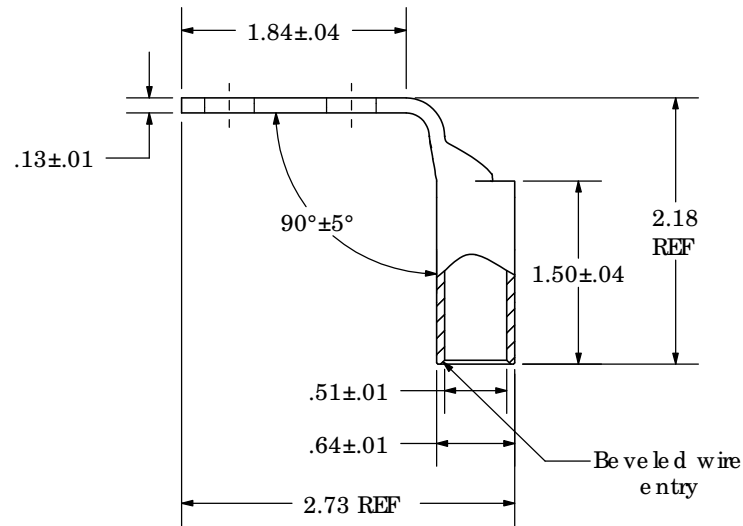

Material	High Conductivity Seamless Copper Tube
Plating	Electro-Tin
Wire Size	2/0 SIR/FLEX
Wire Type	Stranded Copper: Class B & C Compact, Class G, H, I, K, M, Locomotive
Wire Strip Length	1-9/16 in.
Stud Size	3/8 in.
UL Listed Wire Connector	Yes, for applications up to 35kv. Consult cable manufacturer for voltage stress relief instructions with applications greater than 2000 volts.
UL Temperature Rating	90° C
C.S.A Certified Wire Connector	Yes
Panduit Color Code on Barrel	BLACK
Panduit Die Index No. on Barrel	P45
Alternate Industry Die Index No. () on Barrel	(13)

CERTIFIED

LISTED

Wire Connector

00	6/03	SAC	SAC	RELEASED	10850
REV	DATE	BY	CHK	DESCRIPTION	ECN

PANDUIT CORP. TINLEY PARK, ILLINOIS

LCX2/0-38DF-X
Copper Lug - Two-Hole, Long Flex Barrel with Window, 90° Angle Tongue