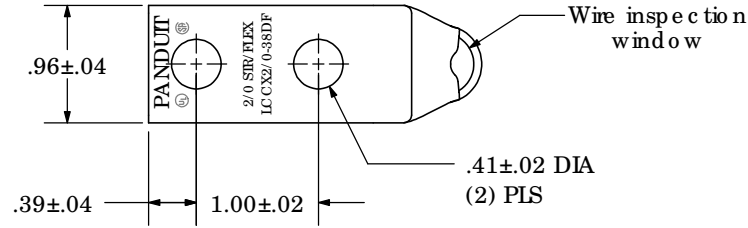

Material	High Conductivity Seamless Copper Tube
Plating	Electro-Tin
Wire Size	2/0 SIR/FLEX
Wire Type	Stranded Copper: Class B & C Compact, Class G, H, I, K, M, Locomotive
Wire Strip Length	1-9/16 in.
Stud Size	3/8 in.
UL Listed Wire Connector	Yes, for applications up to 35kv. Consult cable manufacturer for voltage stress relief instructions with applications greater than 2000 volts.
UL Temperature Rating	90° C
C.S.A Certified Wire Connector	Yes
Panduit Color Code on Barrel	BLACK
Panduit Die Index No. on Barrel	P45
Alternate Industry Die Index No. () on Barrel	(13)