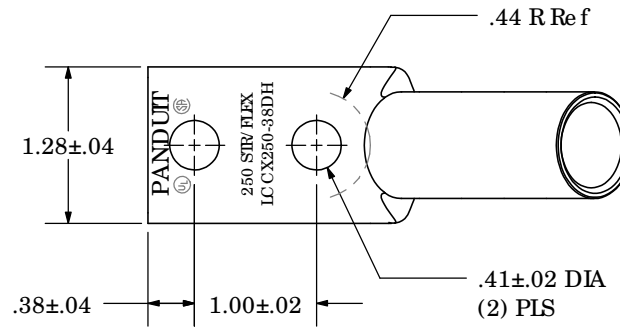

THIS COPY IS PROVIDED ON A RESTRICTED BASIS AND IS NOT TO BE USED IN ANY WAY DETRIMENTAL TO THE INTERESTS OF PANDUIT CORP.

Material	High Conductivity Seamless Copper Tube
Plating	Electro-Tin
Wire Size	250 SIR/FLEX
Wire Type	Stranded Copper: Class G, H, I, K, M, Locomotive
Wire Strip Length	2-5/16 in.
Stud Size	3/8 in.
UL Listed Wire Connector	Yes, for applications up to 35kv. Consult cable manufacturer for voltage stress relief instructions with applications greater than 2000 volts.
UL Temperature Rating	90° C
C.S.A Certified Wire Connector	Yes
Panduit Color Code on Barrel	YELLOW
Panduit Die Index No. on Barrel	P62
Alternate Industry Die Index No. ( ) on Barrel	(16)

CERTIFIED

LISTED

Wire Connector

00	6/03	SAC	SAC	RELEASED	10850
REV	DATE	BY	CHK	DESCRIPTION	ECN

**PANDUIT CORP. TINLEY PARK, ILLINOIS**

LCX250-38DH-X  
Copper Lug - Two-Hole, Long Flex Barrel with Window, 45° Angle Tongue