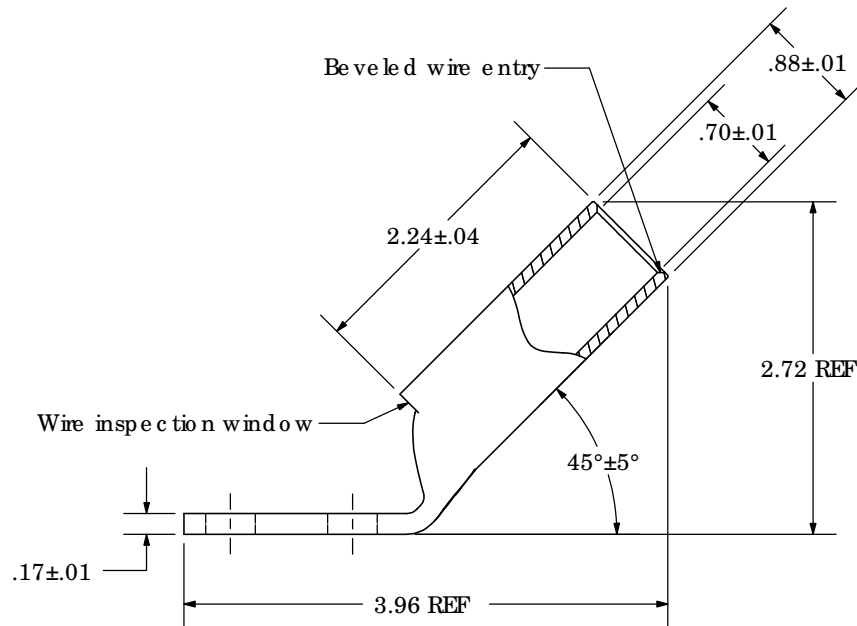

THIS COPY IS PROVIDED ON A RESTRICTED BASIS AND IS NOT TO BE USED IN ANY WAY DETRIMENTAL TO THE INTERESTS OF PANDUIT CORP.

Material	High Conductivity Seamless Copper Tube
Plating	Electro-Tin
Wire Size	250 SIR/FLEX
Wire Type	Stranded Copper: Class G, H, I, K, M, Locomotive
Wire Strip Length	2-5/16 in.
Stud Size	3/8 in.
UL Listed Wire Connector	Yes, for applications up to 35kv. Consult cable manufacturer for voltage stress relief instructions with applications greater than 2000 volts.
UL Temperature Rating	90° C
C.S.A Certified Wire Connector	Yes
Panduit Color Code on Barrel	YELLOW
Panduit Die Index No. on Barrel	P62
Alternate Industry Die Index No. ( ) on Barrel	(16)

CERTIFIED

LISTED

Wire Connector

00	6/03	SAC	SAC	RELEASED	10850
REV	DATE	BY	CHK	DESCRIPTION	ECN

**PANDUIT CORP. TINLEY PARK, ILLINOIS**

LCX250-38DH-X  
Copper Lug - Two-Hole, Long Flex Barrel with Window, 45° Angle Tongue