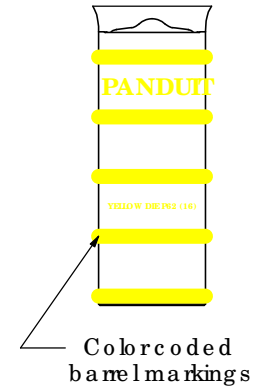

THIS COPY IS PROVIDED ON A RESTRICTED BASIS AND IS NOT TO BE USED IN ANY WAY DETRIMENTAL TO THE INTERESTS OF PANDUIT CORP.

Material	High Conductivity Seamless Copper Tube
Plating	Electro-Tin
Wire Size	250 SIR/FLEX
Wire Type	Stranded Copper: Class G, H, I, K, M, Locomotive
Wire Strip Length	2-5/16 in.
Stud Size	3/8 in.
UL Listed Wire Connector	Yes, for applications up to 35kv. Consult cable manufacturer for voltage stress relief instructions with applications greater than 2000 volts.
UL Temperature Rating	90° C
C.S.A Certified Wire Connector	Yes
Panduit Color Code on Barrel	YELLOW
Panduit Die Index No. on Barrel	P62
Alternate Industry Die Index No. ( ) on Barrel	(16)

CERTIFIED

LISTED

Wire Connector

00	6/03	SAC	SAC	RELEASED	10850
REV	DATE	BY	CHK	DESCRIPTION	ECN

**PANDUIT CORP. TINLEY PARK, ILLINOIS**

LCX250-38DH-X  
Copper Lug - Two-Hole, Long Flex Barrel with Window, 45° Angle Tongue