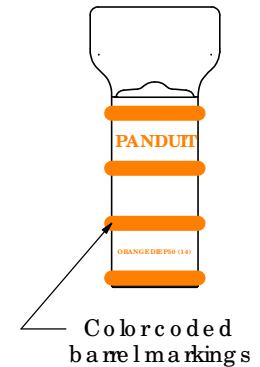

Material	High Conductivity Seamless Copper Tube
Plating	Electro-Tin
Wire Size	3/0 SIR/FLEX
Wire Type	Stranded Copper, Class B & C Compact, Class G, H, I, K, M, Locomotive
Wire Strip Length	1-5/8 in.
Stud Size	3/8 in.
UL Listed Wire Connector	Yes, for applications up to 35kv. Consult cable manufacturer for voltage stress relief instructions with applications greater than 2000 volts.
UL Temperature Rating	90° C
C.S.A Certified Wire Connector	Yes
Panduit Color Code on Barrel	ORANGE
Panduit Die Index No. on Barrel	P50
Alternate Industry Die Index No. () on Barrel	(14)