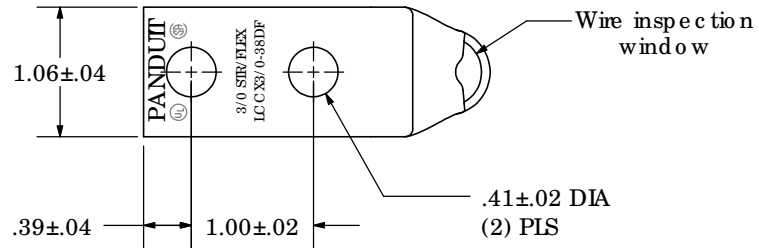

Material	High Conductivity Seamless Copper Tube
Plating	Electro-Tin
Wire Size	3/0 SIR/FLEX
Wire Type	Stranded Copper, Class B & C Compact, Class G, H, I, K, M, Locomotive
Wire Strip Length	1-5/8 in.
Stud Size	3/8 in.
UL Listed Wire Connector	Yes, for applications up to 35kv. Consult cable manufacturer for voltage stress relief instructions with applications greater than 2000 volts.
UL Temperature Rating	90° C
C.S.A Certified Wire Connector	Yes
Panduit Color Code on Barrel	ORANGE
Panduit Die Index No. on Barrel	P50
Alternate Industry Die Index No. () on Barrel	(14)