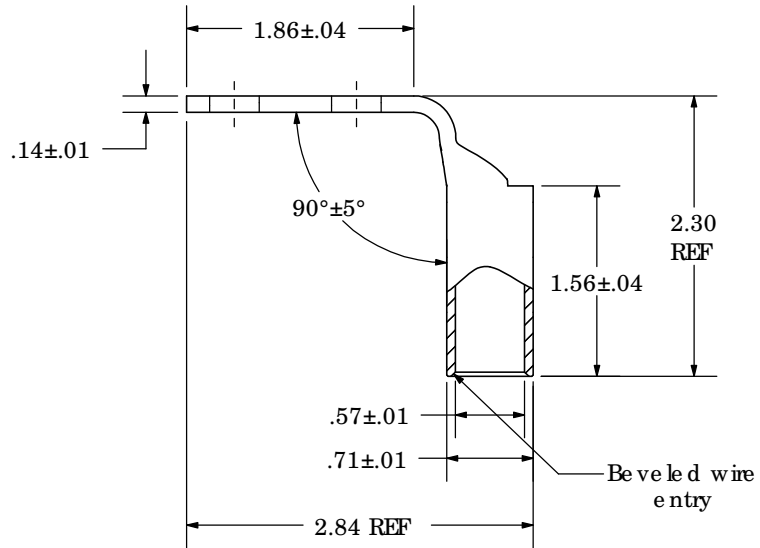

Material	High Conductivity Seamless Copper Tube
Plating	Electro-Tin
Wire Size	3/0 SIR/FLEX
Wire Type	Stranded Copper, Class B & C Compact, Class G, H, I, K, M, Locomotive
Wire Strip Length	1-5/8 in.
Stud Size	3/8 in.
UL Listed Wire Connector	Yes, for applications up to 35kv. Consult cable manufacturer for voltage stress relief instructions with applications greater than 2000 volts.
UL Temperature Rating	90° C
C.S.A Certified Wire Connector	Yes
Panduit Color Code on Barrel	ORANGE
Panduit Die Index No. on Barrel	P50
Alternate Industry Die Index No. () on Barrel	(14)

CERTIFIED

LISTED

Wire Connector

00	6/03	SAC	SAC	RELEASED	10850
REV	DATE	BY	CHK	DESCRIPTION	ECN

PANDUIT CORP. TINLEY PARK, ILLINOIS

LCX3/0-38DF-X
Copper Lug - Two-Hole, Long Flex Barrel with Window, 90° Angle Tongue