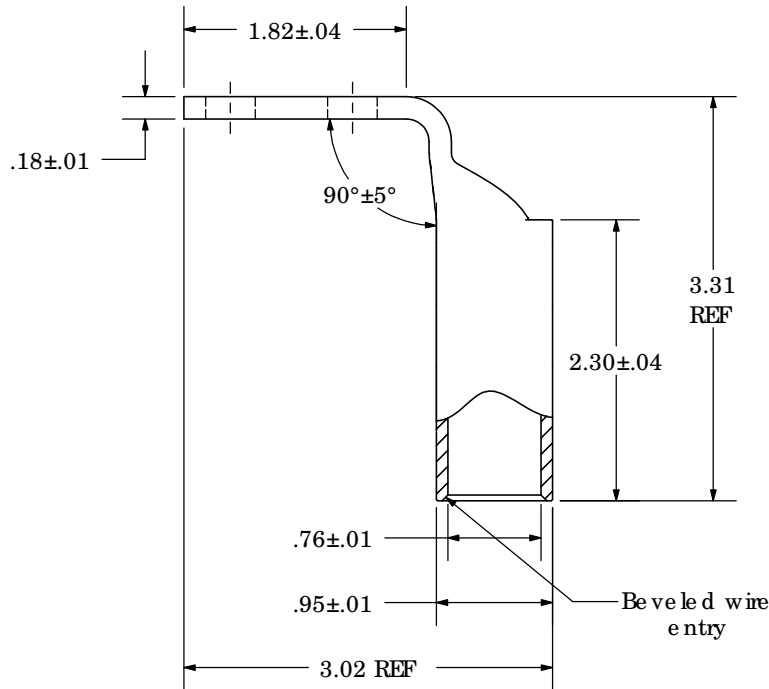

Material	High Conductivity Seamless Copper Tube
Plating	Electro-Tin
Wire Size	300 SIR/FLEX
Wire Type	Stranded Copper Class G, H, I, K, M, Locomotive
Wire Strip Length	2-3/8 in.
Stud Size	3/8 in.
UL Listed Wire Connector	Yes, for applications up to 35kv. Consult cable manufacturer for voltage stress relief instructions with applications greater than 2000 volts.
UL Temperature Rating	90° C
C.S.A Certified Wire Connector	Yes
Panduit Color Code on Barrel	RED
Panduit Die Index No. on Barrel	P71
Alternate Industry Die Index No. () on Barrel	(18)

CERTIFIED

LISTED Wire Connector

00	6/03	SAC	SAC	RELEASED	10850
REV	DATE	BY	CHK	DESCRIPTION	ECN

PANDUIT CORP. TINLEY PARK, ILLINOIS

LCCX300-38DF-6
Copper Lug - Two-Hole, Long Flex Barrel with Window, 90° Angle Tongue