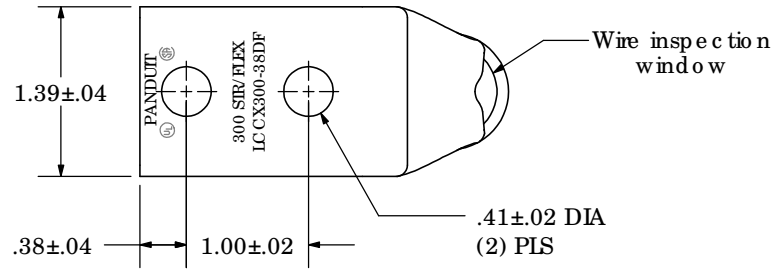

THIS COPY IS PROVIDED ON A RESTRICTED BASIS AND IS NOT TO BE USED IN ANY WAY DETRIMENTAL TO THE INTERESTS OF PANDUIT CORP.

Material	High Conductivity Seamless Copper Tube
Plating	Electro-Tin
Wire Size	300 SIR/FLEX
Wire Type	Stranded Copper Class G, H, I, K, M, Locomotive
Wire Strip Length	2-3/8 in.
Stud Size	3/8 in.
UL Listed Wire Connector	Yes, for applications up to 35kv. Consult cable manufacturer for voltage stress relief instructions with applications greater than 2000 volts.
UL Temperature Rating	90° C
C.S.A Certified Wire Connector	Yes
Panduit Color Code on Barrel	RED
Panduit Die Index No. on Barrel	P71
Alternate Industry Die Index No. ( ) on Barrel	(18)

CERTIFIED

LISTED Wire Connector

00	6/03	SAC	SAC	RELEASED	10850
REV	DATE	BY	CHK	DESCRIPTION	ECN

PANDUIT CORP. TINLEY PARK, ILLINOIS

LCCX300-38DF-6
Copper Lug - Two-Hole, Long Flex Barrel with Window, 90° Angle Tongue

SCALE N/A

DRAWING NO / CAD FILE

LCCX300-38DF-CUST