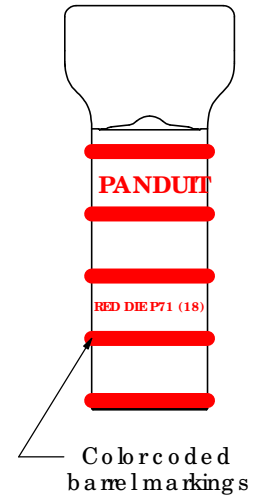

Material	High Conductivity Seamless Copper Tube
Plating	Electro-Tin
Wire Size	300 SIR/FLEX
Wire Type	Stranded Copper Class G, H, I, K, M, Locomotive
Wire Strip Length	2-3/8 in.
Stud Size	3/8 in.
UL Listed Wire Connector	Yes, for applications up to 35kv. Consult cable manufacturer for voltage stress relief instructions with applications greater than 2000 volts.
UL Temperature Rating	90° C
C.S.A Certified Wire Connector	Yes
Panduit Color Code on Barrel	RED
Panduit Die Index No. on Barrel	P71
Alternate Industry Die Index No. () on Barrel	(18)

CERTIFIED

LISTED Wire Connector

00	6/03	SAC	SAC	RELEASED	10850
REV	DATE	BY	CHK	DESCRIPTION	ECN

PANDUIT CORP. TINLEY PARK, ILLINOIS

LCCX300-38DF-6
Copper Lug - Two-Hole, Long Flex Barrel with Window, 90° Angle Tongue