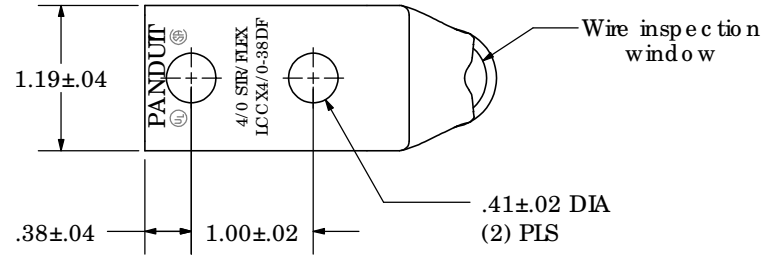

Material	High Conductivity Seamless Copper Tube
Plating	Electro-Tin
Wire Size	4/0 SIR/FLEX
Wire Type	Stranded Copper: Class B & C Compact, Class G, H, I, K, M, Locomotive
Wire Strip Length	2-5/16 in.
Stud Size	3/8 in.
UL Listed Wire Connector	Yes, for applications up to 35kv. Consult cable manufacturer for voltage stress relief instructions with applications greater than 2000 volts.
UL Temperature Rating	90° C
C.S.A Certified Wire Connector	Yes
Panduit Color Code on Barrel	PURPLE
Panduit Die Index No. on Barrel	P54
Alternate Industry Die Index No. () on Barrel	(15)