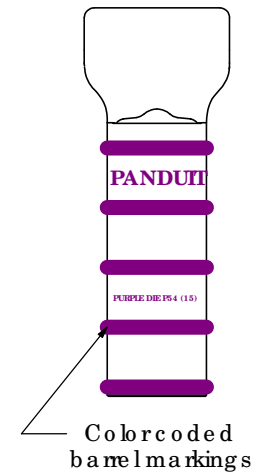

Material	High Conductivity Seamless Copper Tube
Plating	Electro-Tin
Wire Size	4/0 SIR/FLEX
Wire Type	Stranded Copper: Class B & C Compact, Class G, H, I, K, M, Locomotive
Wire Strip Length	2-5/16 in.
Stud Size	3/8 in.
UL Listed Wire Connector	Yes, for applications up to 35kv. Consult cable manufacturer for voltage stress relief instructions with applications greater than 2000 volts.
UL Temperature Rating	90° C
C.S.A Certified Wire Connector	Yes
Panduit Color Code on Barrel	PURPLE
Panduit Die Index No. on Barrel	P54
Alternate Industry Die Index No. () on Barrel	(15)

LISTED Wire Connector

00	6/03	SAC	SAC	RELEASED	10850
REV	DATE	BY	CHK	DESCRIPTION	ECN

PANDUIT CORP. TINLEY PARK, ILLINOIS

LCCX4/0-38DF-X
Copper Lug - Two-Hole, Long Flex Barrel with Window, 90° Angle Tongue