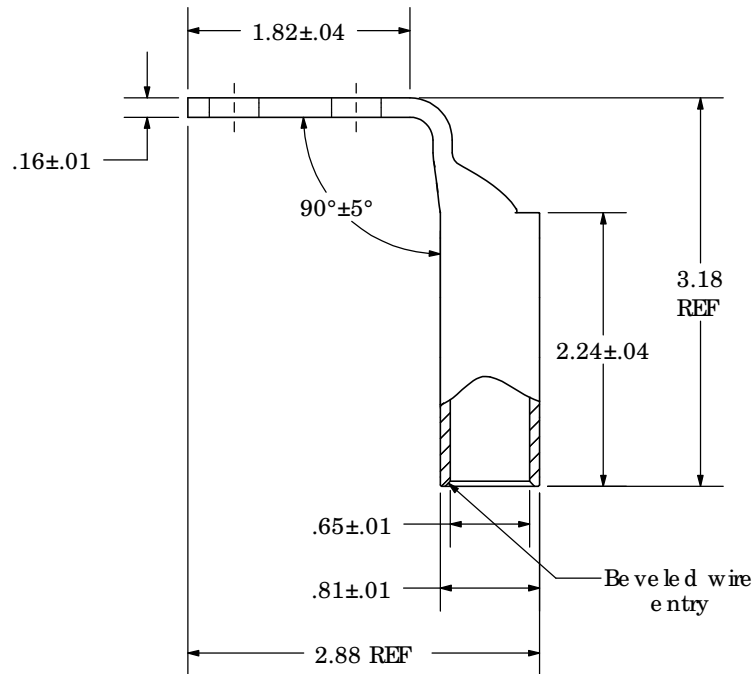

Material	High Conductivity Seamless Copper Tube
Plating	Electro-Tin
Wire Size	4/0 SIR/FLEX
Wire Type	Stranded Copper: Class B & C Compact, Class G, H, I, K, M, Locomotive
Wire Strip Length	2-5/16 in.
Stud Size	3/8 in.
UL Listed Wire Connector	Yes, for applications up to 35kv. Consult cable manufacturer for voltage stress relief instructions with applications greater than 2000 volts.
UL Temperature Rating	90° C
C.S.A Certified Wire Connector	Yes
Panduit Color Code on Barrel	PURPLE
Panduit Die Index No. on Barrel	P54
Alternate Industry Die Index No. () on Barrel	(15)

LISTED Wire Connector

00	6/03	SAC	SAC	RELEASED	10850
REV	DATE	BY	CHK	DESCRIPTION	ECN

PANDUIT CORP. TINLEY PARK, ILLINOIS

LCCX4/0-38DF-X
Copper Lug - Two-Hole, Long Flex Barrel with Window, 90° Angle Tongue