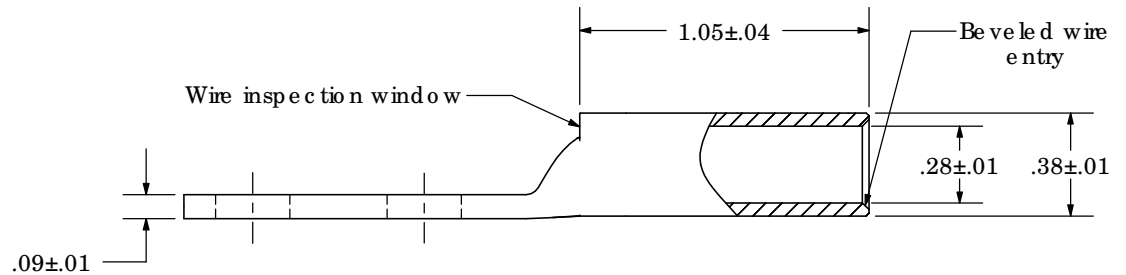

THIS COPY IS PROVIDED ON A RESTRICTED BASIS AND IS NOT TO BE USED IN ANY WAY DETRIMENTAL TO THE INTERESTS OF PANDUIT CORP.

Material	High Conductivity Seamless Copper Tube
Plating	Electro-Tin
Wire Size	4 SIR/FLEX (ALL), 3 & 5 FLEX*
Wire Type	Stranded Copper: Class B & C Compact, Class G, H, I, K, M, Locomotive (*Locomotive only)
Wire Strip Length	1-1/8 in.
Stud Size	1/4 in.
UL Listed Wire Connector	Yes, for applications up to 35kv. Consult cable manufacturer for voltage stress relief instructions with applications greater than 2000 volts.
UL Temperature Rating	90° C
C.S.A Certified Wire Connector	Yes
Panduit Color Code on Barrel	GRAY
Panduit Die Index No. on Barrel	P29
Alternate Industry Die Index No. ( ) on Barrel	(8)

CERTIFIED

LISTED

Wire Connector

03	1/05	JHNU	TLCO	PANDUIT REPLACED WIRE RANGE ON BARREL MARKING	12412
REV	DATE	BY	CHK	DESCRIPTION	ECN

PANDUIT CORP. TINLEY PARK, ILLINOIS

ICCX4-14A-L
Copper Lug - Two-Hole, Long Flex Barrel with Window

SCALE N/A DRAWING NO / CAD FILE ICX4-14A-CUST