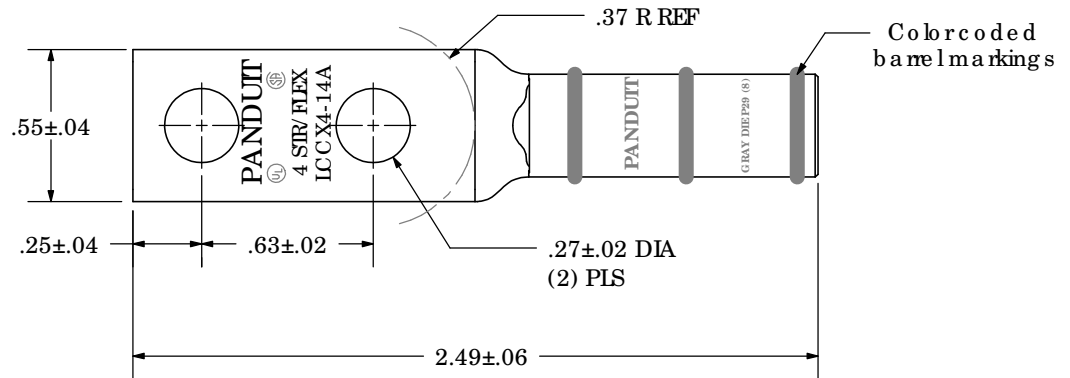

THIS COPY IS PROVIDED ON A RESTRICTED BASIS AND IS NOT TO BE USED IN ANY WAY DETRIMENTAL TO THE INTERESTS OF PANDUIT CORP.

Material	High Conductivity Seamless Copper Tube
Plating	Electro-Tin
Wire Size	4 SIR/FLEX (ALL), 3 & 5 FLEX*
Wire Type	Stranded Copper: Class B & C Compact, Class G, H, I, K, M, Locomotive (*Locomotive only)
Wire Strip Length	1-1/8 in.
Stud Size	1/4 in.
UL Listed Wire Connector	Yes, for applications up to 35kv. Consult cable manufacturer for voltage stress relief instructions with applications greater than 2000 volts.
UL Temperature Rating	90° C
C.S.A Certified Wire Connector	Yes
Panduit Color Code on Barrel	GRAY
Panduit Die Index No. on Barrel	P29
Alternate Industry Die Index No. ( ) on Barrel	(8)

CERTIFIED

LISTED

Wire Connector

03	1/05	JHNU	TLCO	PANDUIT REPLACED WIRE RANGE ON BARREL MARKING	12412
REV	DATE	BY	CHK	DESCRIPTION	ECN

PANDUIT CORP. TINLEY PARK, ILLINOIS

ICCX4-14A-L
Copper Lug - Two-Hole, Long Flex Barrel with Window

SCALE N/A DRAWING NO / CAD FILE ICX4-14A-CUST