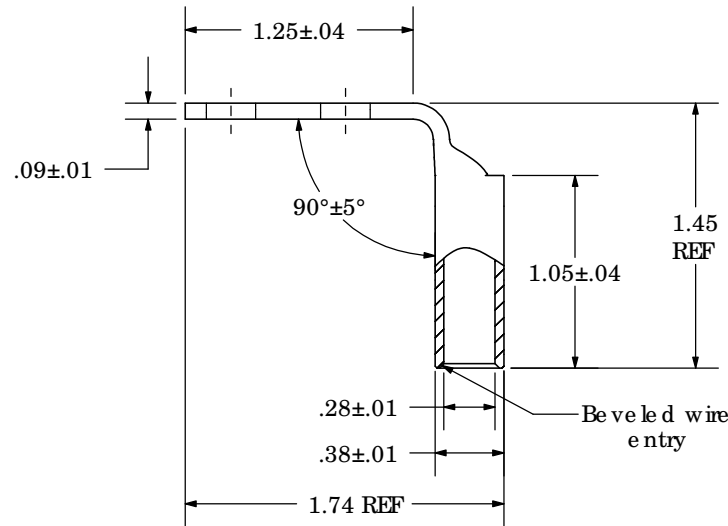

Material	High Conductivity Seamless Copper Tube
Plating	Electro-Tin
Wire Size	4 SIR/FLEX
Wire Type	Stranded Copper: Class B & C Compact, Class G, H, I, K, M, Sizes 3, 4 & 5 Locomotive
Wire Strip Length	1-1/8 in.
Stud Size	1/4 in.
UL Listed Wire Connector	Yes, for applications up to 35kv. Consult cable manufacturer for voltage stress relief instructions with applications greater than 2000 volts.
UL Temperature Rating	90° C
C.S.A Certified Wire Connector	Yes
Panduit Color Code on Barrel	GRAY
Panduit Die Index No. on Barrel	P29
Alternate Industry Die Index No. () on Barrel	(8)

LISTED Wire Connector

03	1/05	JHNU/TLC O	PANDUIT REPLACED WIRE RANGE ON BARREL MARKING	12412	
REV	DATE	BY	CHK	DESCRIPTION	ECN

PANDUIT CORP. TINLEY PARK, ILLINOIS

LC CX4-14AF-L
Copper Lug - Two-Hole, Long Flex Barrel with Window, 90° Angle Tongue