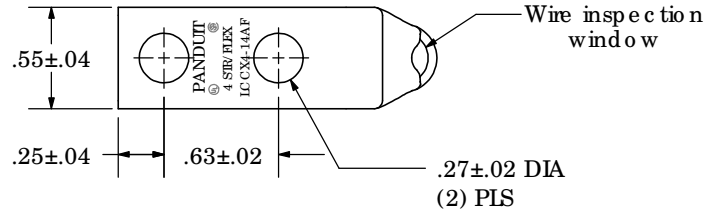

Material	High Conductivity Seamless Copper Tube
Plating	Electro-Tin
Wire Size	4 SIR/FLEX
Wire Type	Stranded Copper: Class B & C Compact, Class G, H, I, K, M, Sizes 3, 4 & 5 Locomotive
Wire Strip Length	1-1/8 in.
Stud Size	1/4 in.
UL Listed Wire Connector	Yes, for applications up to 35kv. Consult cable manufacturer for voltage stress relief instructions with applications greater than 2000 volts.
UL Temperature Rating	90° C
C.S.A Certified Wire Connector	Yes
Panduit Color Code on Barrel	GRAY
Panduit Die Index No. on Barrel	P29
Alternate Industry Die Index No. () on Barrel	(8)