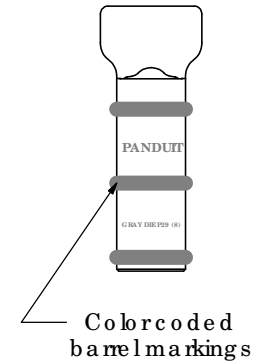

Material	High Conductivity Seamless Copper Tube
Plating	Electro-Tin
Wire Size	4 SIR/FLEX
Wire Type	Stranded Copper: Class B & C Compact, Class G, H, I, K, M, Sizes 3, 4 & 5 Locomotive
Wire Strip Length	1-1/8 in.
Stud Size	1/4 in.
UL Listed Wire Connector	Yes, for applications up to 35kv. Consult cable manufacturer for voltage stress relief instructions with applications greater than 2000 volts.
UL Temperature Rating	90° C
C.S.A Certified Wire Connector	Yes
Panduit Color Code on Barrel	GRAY
Panduit Die Index No. on Barrel	P29
Alternate Industry Die Index No. () on Barrel	(8)