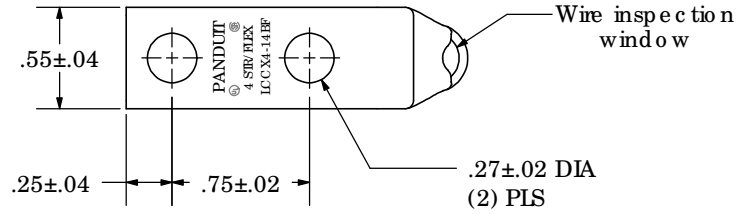

Material	High Conductivity Seamless Copper Tube
Plating	Electro-Tin
Wire Size	4 SIR/FLEX
Wire Type	Stranded Copper, Class B & C Compact, Class G, H, I, K, M, Sizes 3, 4 & 5 Locomotive
Wire Strip Length	1-1/8 in.
Stud Size	1/4 in.
UL Listed Wire Connector	Yes, for applications up to 35kv. Consult cable manufacturer for voltage stress relief instructions with applications greater than 2000 volts.
UL Temperature Rating	90° C
C.S.A Certified Wire Connector	Yes
Panduit Color Code on Barrel	GRAY
Panduit Die Index No. on Barrel	P29
Alternate Industry Die Index No. () on Barrel	(8)