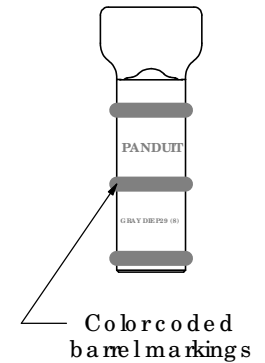

Material	High Conductivity Seamless Copper Tube
Plating	Electro-Tin
Wire Size	4 SIR/FLEX
Wire Type	Stranded Copper, Class B & C Compact, Class G, H, I, K, M, Sizes 3, 4 & 5 Locomotive
Wire Strip Length	1-1/8 in.
Stud Size	1/4 in.
UL Listed Wire Connector	Yes, for applications up to 35kv. Consult cable manufacturer for voltage stress relief instructions with applications greater than 2000 volts.
UL Temperature Rating	90° C
C.S.A Certified Wire Connector	Yes
Panduit Color Code on Barrel	GRAY
Panduit Die Index No. on Barrel	P29
Alternate Industry Die Index No. () on Barrel	(8)