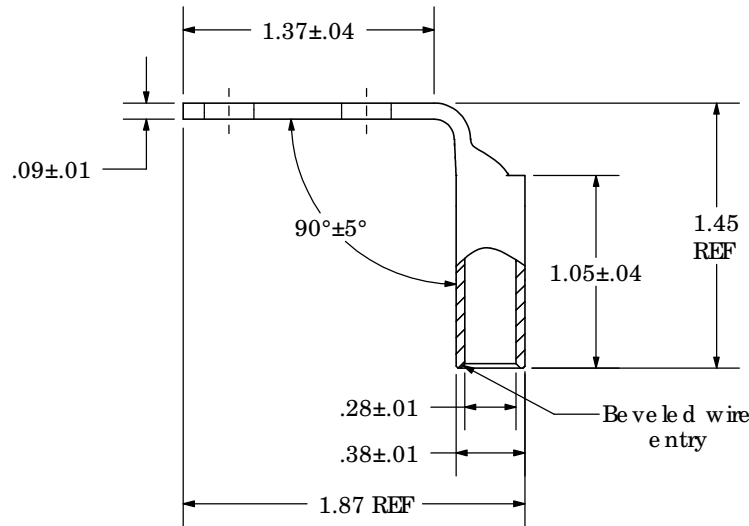

Material	High Conductivity Seamless Copper Tube
Plating	Electro-Tin
Wire Size	4 SIR/FLEX
Wire Type	Stranded Copper, Class B & C Compact, Class G, H, I, K, M, Sizes 3, 4 & 5 Locomotive
Wire Strip Length	1-1/8 in.
Stud Size	1/4 in.
UL Listed Wire Connector	Yes, for applications up to 35kv. Consult cable manufacturer for voltage stress relief instructions with applications greater than 2000 volts.
UL Temperature Rating	90° C
C.S.A Certified Wire Connector	Yes
Panduit Color Code on Barrel	GRAY
Panduit Die Index No. on Barrel	P29
Alternate Industry Die Index No. () on Barrel	(8)