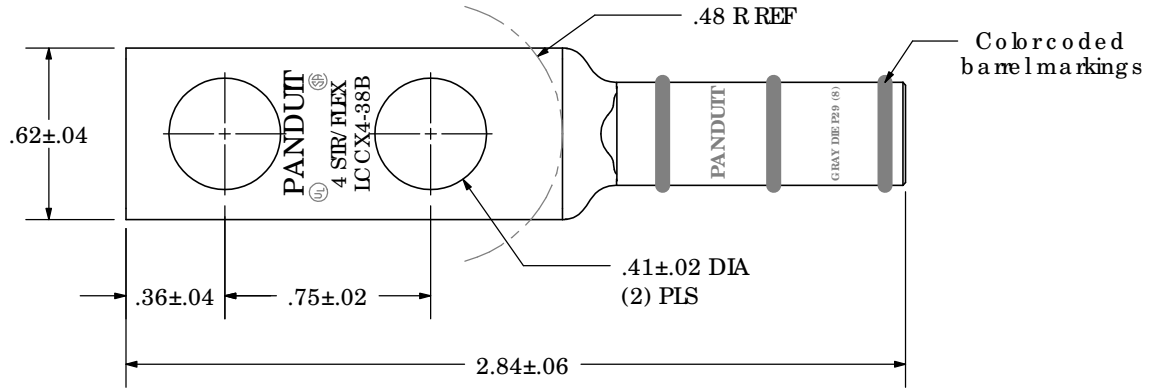

THIS COPY IS PROVIDED ON A RESTRICTED BASIS AND IS NOT TO BE USED IN ANY WAY DETRIMENTAL TO THE INTERESTS OF PANDUIT CORP.

Material	High Conductivity Seamless Copper Tube
Plating	Electro-Tin
Wire Size	4 SIR/FLEX (ALL), 3 & 5 FLEX*
Wire Type	Stranded Copper: Class B & C Compact, Class G, H, I, K, M, Locomotive (*Locomotive only)
Wire Strip Length	1-1/8 in.
Stud Size	3/8 in.
UL Listed Wire Connector	Yes, for applications up to 35kv. Consult cable manufacturer for voltage stress relief instructions with applications greater than 2000 volts.
UL Temperature Rating	90° C
C.S.A Certified Wire Connector	Yes
Panduit Color Code on Barrel	GRAY
Panduit Die Index No. on Barrel	P29
Alternate Industry Die Index No. ( ) on Barrel	(8)