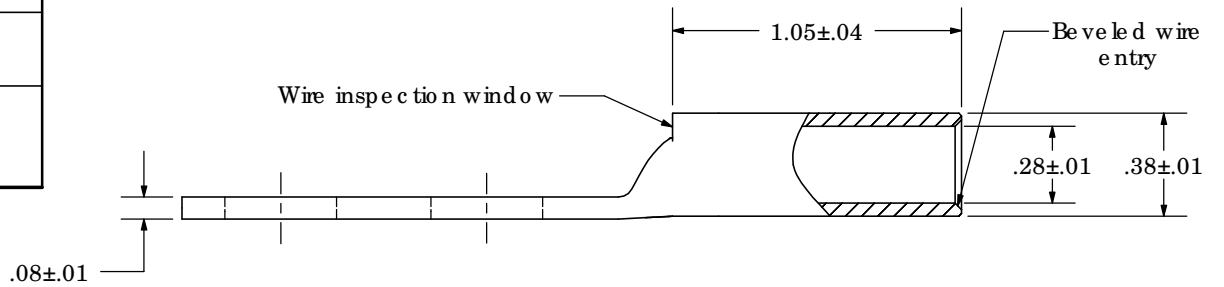

THIS COPY IS PROVIDED ON A RESTRICTED BASIS AND IS NOT TO BE USED IN ANY WAY DETRIMENTAL TO THE INTERESTS OF PANDUIT CORP.

Material	High Conductivity Seamless Copper Tube
Plating	Electro-Tin
Wire Size	4 SIR/FLEX (ALL), 3 & 5 FLEX*
Wire Type	Stranded Copper: Class B & C Compact, Class G, H, I, K, M, Locomotive (*Locomotive only)
Wire Strip Length	1-1/8 in.
Stud Size	3/8 in.
UL Listed Wire Connector	Yes, for applications up to 35kv. Consult cable manufacturer for voltage stress relief instructions with applications greater than 2000 volts.
UL Temperature Rating	90° C
C.S.A Certified Wire Connector	Yes
Panduit Color Code on Barrel	GRAY
Panduit Die Index No. on Barrel	P29
Alternate Industry Die Index No. ( ) on Barrel	(8)