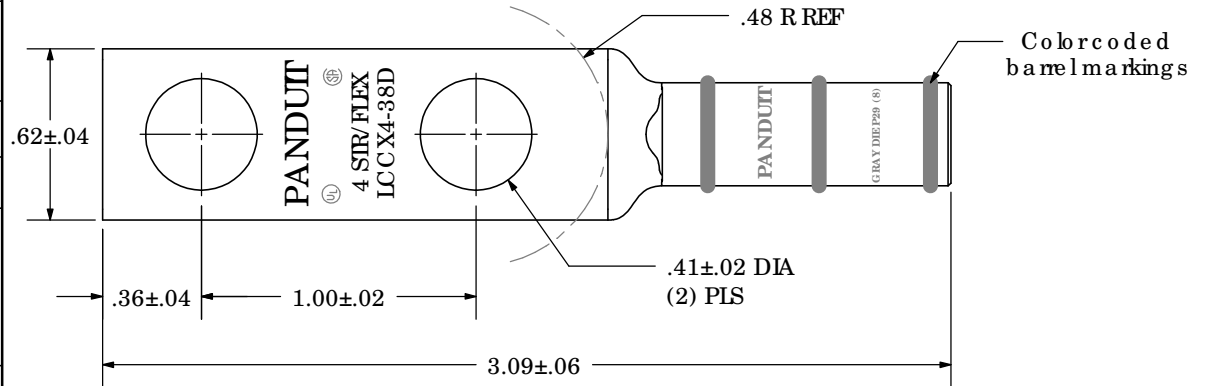

Material	High Conductivity Seamless Copper Tube
Plating	Electro-Tin
Wire Size	4 SIR/FLEX (ALL), 3 & 5 FLEX*
Wire Type	Stranded Copper: Class B & C Compact, Class G, H, I, K, M, Locomotive (*Locomotive only)
Wire Strip Length	1-1/8 in.
Stud Size	3/8 in.
UL Listed Wire Connector	Yes, for applications up to 35kv. Consult cable manufacturer for voltage stress relief instructions with applications greater than 2000 volts.
UL Temperature Rating	90° C
C.S.A Certified Wire Connector	Yes
Panduit Color Code on Barrel	GRAY
Panduit Die Index No. on Barrel	P29
Alternate Industry Die Index No. () on Barrel	(8)