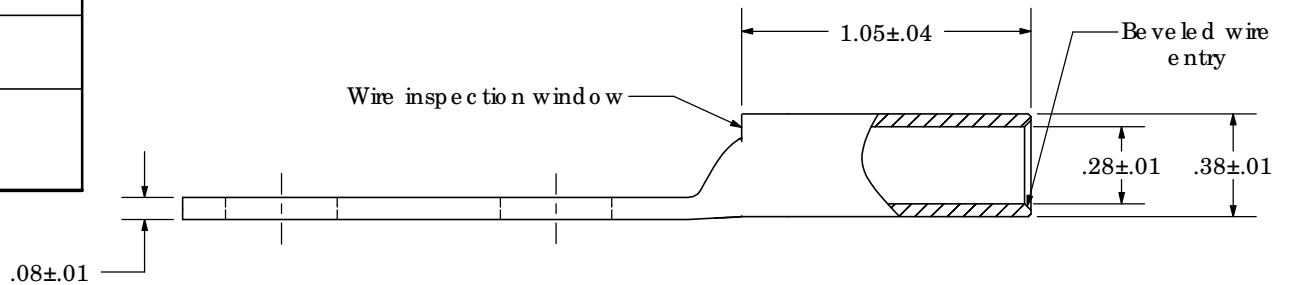

Material	High Conductivity Seamless Copper Tube
Plating	Electro-Tin
Wire Size	4 SIR/FLEX (ALL), 3 & 5 FLEX*
Wire Type	Stranded Copper: Class B & C Compact, Class G, H, I, K, M, Locomotive (*Locomotive only)
Wire Strip Length	1-1/8 in.
Stud Size	3/8 in.
UL Listed Wire Connector	Yes, for applications up to 35kv. Consult cable manufacturer for voltage stress relief instructions with applications greater than 2000 volts.
UL Temperature Rating	90° C
C.S.A Certified Wire Connector	Yes
Panduit Color Code on Barrel	GRAY
Panduit Die Index No. on Barrel	P29
Alternate Industry Die Index No. () on Barrel	(8)