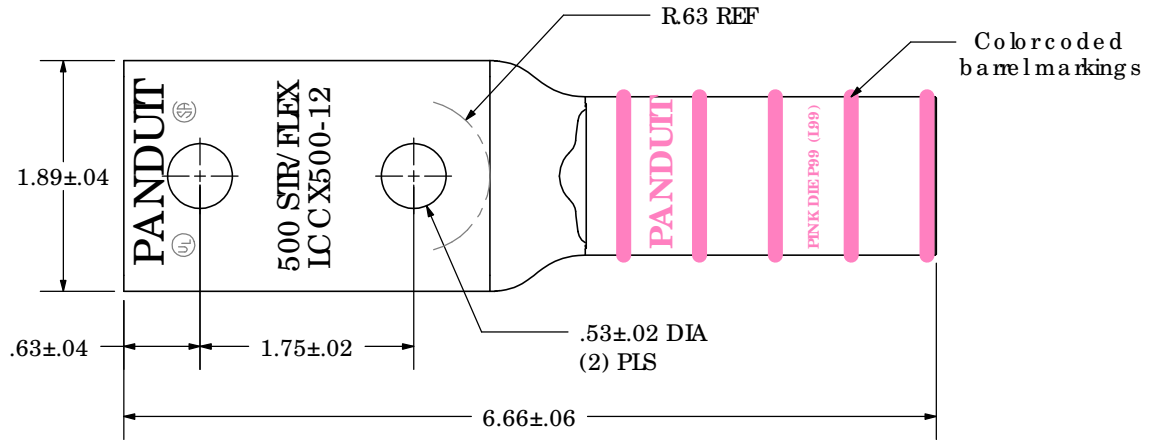

Material	High Conductivity Seamless Copper Tube
Plating	Electro-Tin
Wire Size	500 SIR/FLEX
Wire Type	Stranded Copper Class G, H, I, K, M, Locomotive
Wire Strip Length	2-15/16 in.
Stud Size	1/2 in.
UL Listed Wire Connector	Yes, for applications up to 35kv. Consult cable manufacturer for voltage stress relief instructions with applications greater than 2000 volts.
UL Temperature Rating	90° C
C.S.A Certified Wire Connector	Yes
Panduit Color Code on Barrel	PINK
Panduit Die Index No. on Barrel	P99
Alternate Industry Die Index No. () on Barrel	(I99)