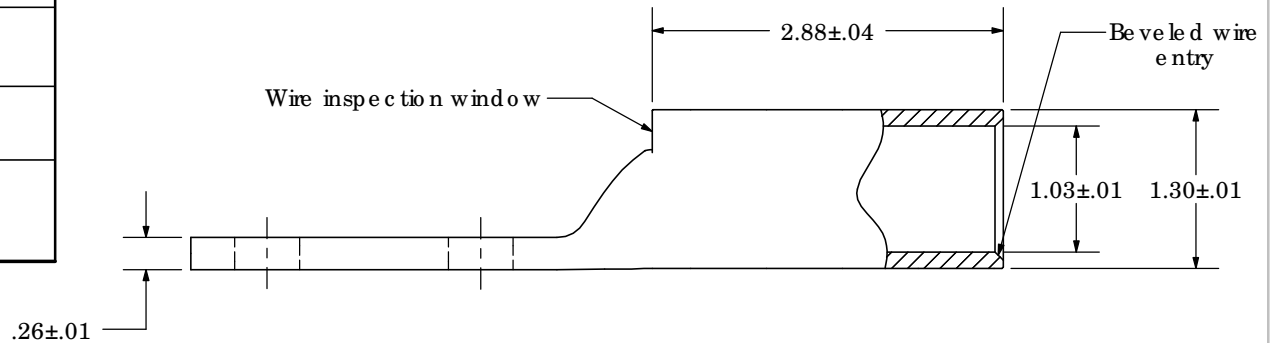

Material	High Conductivity Seamless Copper Tube
Plating	Electro-Tin
Wire Size	500 SIR/FLEX
Wire Type	Stranded Copper Class G, H, I, K, M, Locomotive
Wire Strip Length	2-15/16 in.
Stud Size	1/2 in.
UL Listed Wire Connector	Yes, for applications up to 35kv. Consult cable manufacturer for voltage stress relief instructions with applications greater than 2000 volts.
UL Temperature Rating	90° C
C.S.A Certified Wire Connector	Yes
Panduit Color Code on Barrel	PINK
Panduit Die Index No. on Barrel	P99
Alternate Industry Die Index No. () on Barrel	(I99)