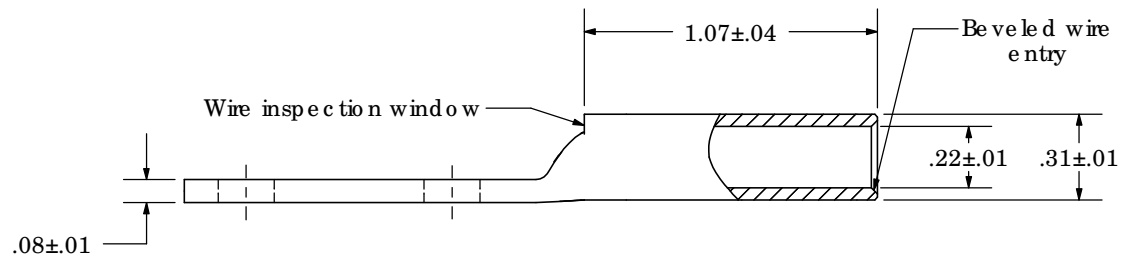

Material	High Conductivity Seamless Copper Tube
Plating	Electro-Tin
Wire Size	6 SIR/FLEX
Wire Type	Stranded Copper: Class B & C Compact, Class G, H, I, K, M, Locomotive
Wire Strip Length	1-1/8 in.
Stud Size	# 10
UL Listed Wire Connector	Yes, for applications up to 35kv. Consult cable manufacturer for voltage stress relief instructions with applications greater than 2000 volts.
UL Temperature Rating	90° C
C.S.A Certified Wire Connector	Yes
Panduit Color Code on Barrel	BLUE
Panduit Die Index No. on Barrel	P24
Alternate Industry Die Index No. () on Barrel	(7)