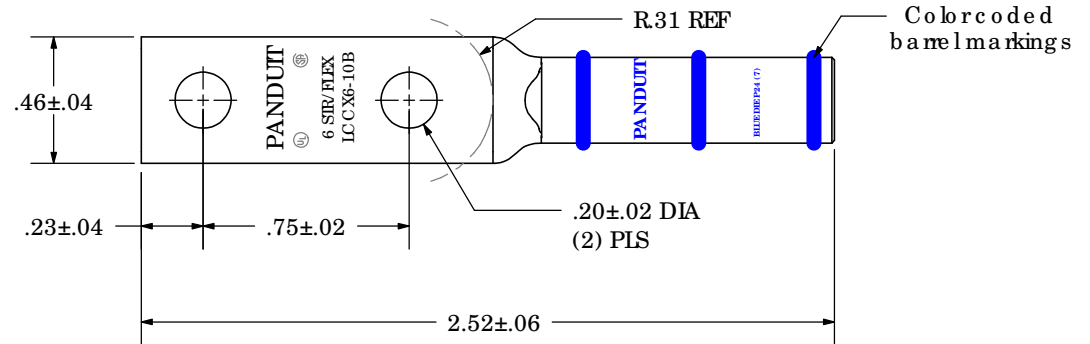

Material	High Conductivity Seamless Copper Tube
Plating	Electro-Tin
Wire Size	6 SIR/FLEX
Wire Type	Stranded Copper: Class B & C Compact, Class G, H, I, K, M, Locomotive
Wire Strip Length	1-1/8 in.
Stud Size	# 10
UL Listed Wire Connector	Yes, for applications up to 35kv. Consult cable manufacturer for voltage stress relief instructions with applications greater than 2000 volts.
UL Temperature Rating	90° C
C.S.A Certified Wire Connector	Yes
Panduit Color Code on Barrel	BLUE
Panduit Die Index No. on Barrel	P24
Alternate Industry Die Index No. () on Barrel	(7)