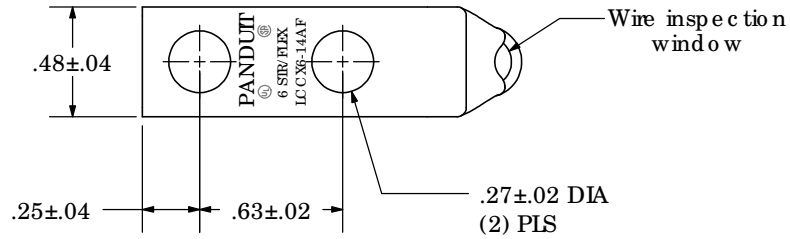

Material	High Conductivity Seamless Copper Tube
Plating	Electro-Tin
Wire Size	6 SIR/FLEX
Wire Type	Stranded Copper: Class B & C Compact, Class G, H, I, K, M, Locomotive
Wire Strip Length	1-1/8 in.
Stud Size	1/4 in.
UL Listed Wire Connector	Yes, for applications up to 35kv. Consult cable manufacturer for voltage stress relief instructions with applications greater than 2000 volts.
UL Temperature Rating	90° C
C.S.A Certified Wire Connector	Yes
Panduit Color Code on Barrel	BLUE
Panduit Die Index No. on Barrel	P24
Alternate Industry Die Index No. () on Barrel	(7)