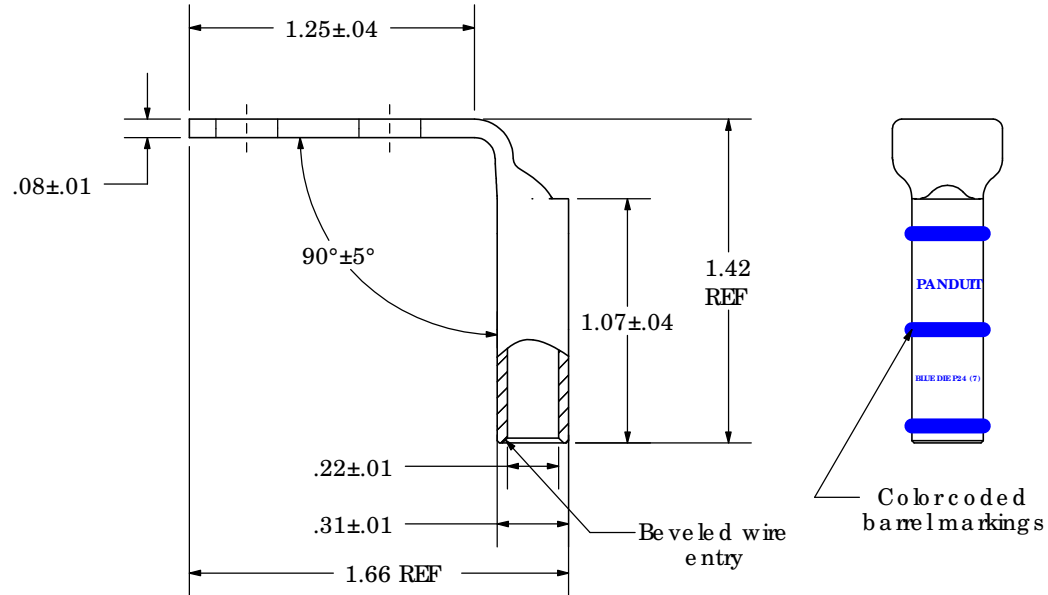

Material	High Conductivity Seamless Copper Tube
Plating	Electro-Tin
Wire Size	6 SIR/FLEX
Wire Type	Stranded Copper: Class B & C Compact, Class G, H, I, K, M, Locomotive
Wire Strip Length	1-1/8 in.
Stud Size	1/4 in.
UL Listed Wire Connector	Yes, for applications up to 35kv. Consult cable manufacturer for voltage stress relief instructions with applications greater than 2000 volts.
UL Temperature Rating	90° C
C.S.A Certified Wire Connector	Yes
Panduit Color Code on Barrel	BLUE
Panduit Die Index No. on Barrel	P24
Alternate Industry Die Index No. () on Barrel	(7)