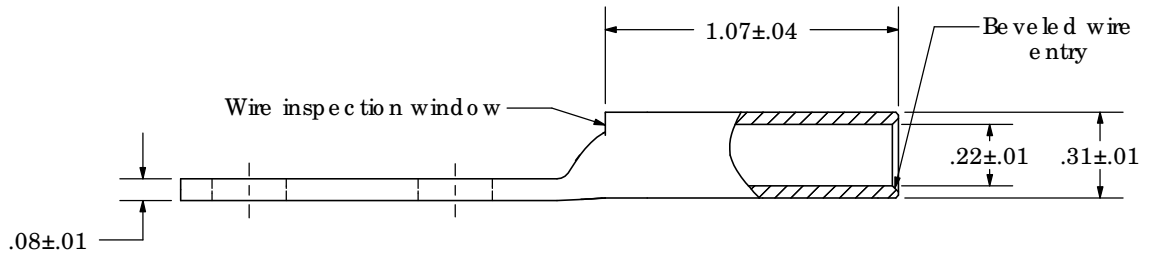

Material	High Conductivity Seamless Copper Tube
Plating	Electro-Tin
Wire Size	6 SIR/FLEX
Wire Type	Stranded Copper: Class B & C Compact, Class G, H, I, K, M, Locomotive
Wire Strip Length	1-1/8 in.
Stud Size	1/4 in.
UL Listed Wire Connector	Yes, for applications up to 35kv. Consult cable manufacturer for voltage stress relief instructions with applications greater than 2000 volts.
UL Temperature Rating	90° C
C.S.A Certified Wire Connector	Yes
Panduit Color Code on Barrel	BLUE
Panduit Die Index No. on Barrel	P24
Alternate Industry Die Index No. () on Barrel	(7)