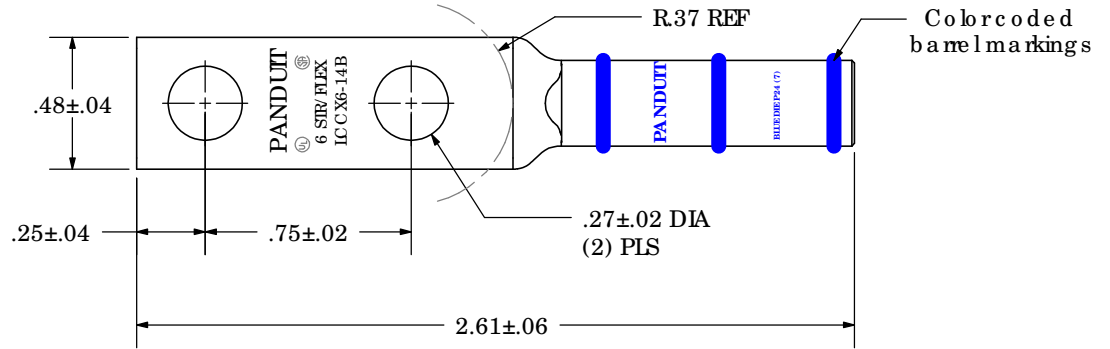

Material	High Conductivity Seamless Copper Tube
Plating	Electro-Tin
Wire Size	6 SIR/FLEX
Wire Type	Stranded Copper: Class B & C Compact, Class G, H, I, K, M, Locomotive
Wire Strip Length	1-1/8 in.
Stud Size	1/4 in.
UL Listed Wire Connector	Yes, for applications up to 35kv. Consult cable manufacturer for voltage stress relief instructions with applications greater than 2000 volts.
UL Temperature Rating	90° C
C.S.A Certified Wire Connector	Yes
Panduit Color Code on Barrel	BLUE
Panduit Die Index No. on Barrel	P24
Alternate Industry Die Index No. () on Barrel	(7)