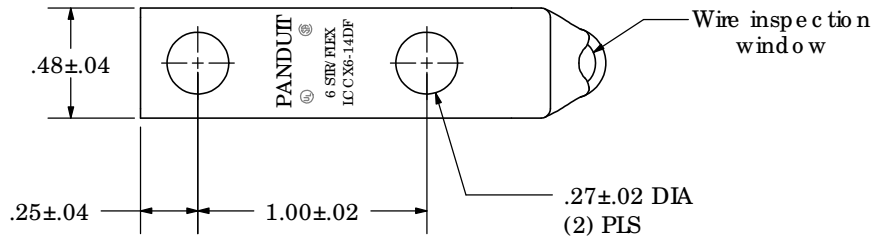

THIS COPY IS PROVIDED ON A RESTRICTED BASIS AND IS NOT TO BE USED IN ANY WAY DETRIMENTAL TO THE INTERESTS OF PANDUIT CORP.

Material	High Conductivity Seamless Copper Tube
Plating	Electro-Tin
Wire Size	6 SIR/FLEX
Wire Type	Stranded Copper: Class B & C Compact, Class G, H, I, K, M, Locomotive
Wire Strip Length	1-1/8 in.
Stud Size	1/4 in.
UL Listed Wire Connector	Yes, for applications up to 35kv. Consult cable manufacturer for voltage stress relief instructions with applications greater than 2000 volts.
UL Temperature Rating	90° C
C.S.A Certified Wire Connector	Yes
Panduit Color Code on Barrel	BLUE
Panduit Die Index No. on Barrel	P24
Alternate Industry Die Index No. ( ) on Barrel	(7)

CERTIFIED

LISTED

Wire Connector

00	6/03	SAC	SAC	RELEASED	10850
REV	DATE	BY	CHK	DESCRIPTION	ECN

PANDUIT CORP. TINLEY PARK, ILLINOIS

IC CX6-14DF-L
Copper Lug - Two-Hole, Long Flex Barrel with Window, 90° Angle Tongue

SCALE N/A DRAWING NO / CAD FILE IC CX6-14DF-C UST