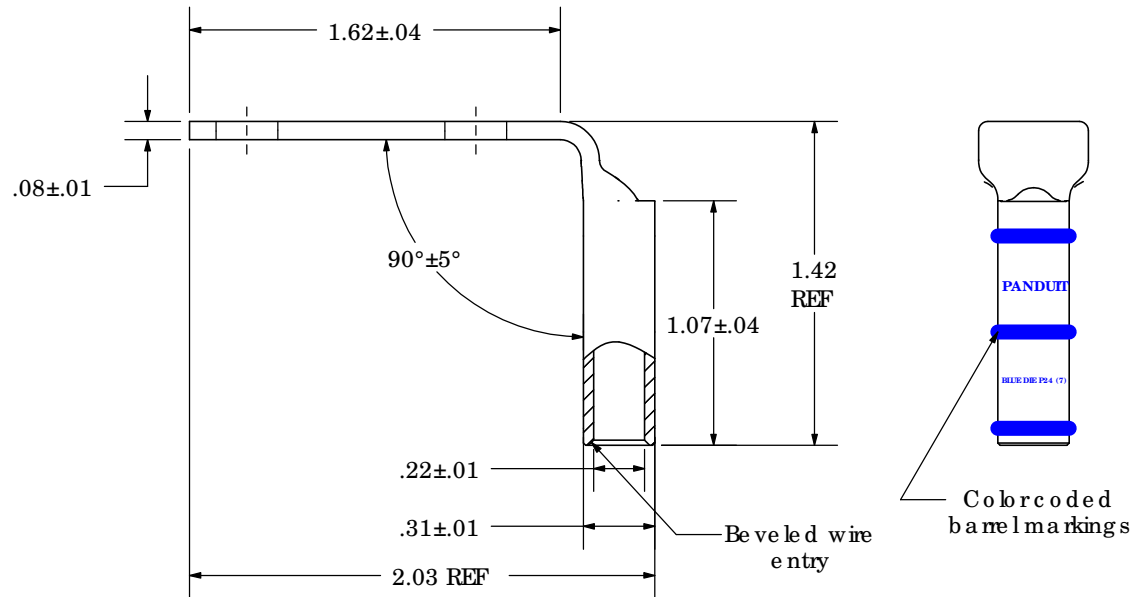

Material	High Conductivity Seamless Copper Tube
Plating	Electro-Tin
Wire Size	6 SIR/FLEX
Wire Type	Stranded Copper: Class B & C Compact, Class G, H, I, K, M, Locomotive
Wire Strip Length	1-1/8 in.
Stud Size	1/4 in.
UL Listed Wire Connector	Yes, for applications up to 35kv. Consult cable manufacturer for voltage stress relief instructions with applications greater than 2000 volts.
UL Temperature Rating	90° C
C.S.A Certified Wire Connector	Yes
Panduit Color Code on Barrel	BLUE
Panduit Die Index No. on Barrel	P24
Alternate Industry Die Index No. () on Barrel	(7)

CERTIFIED

LISTED

Wire Connector

00	6/03	SAC	SAC	RELEASED	10850
REV	DATE	BY	CHK	DESCRIPTION	ECN

PANDUIT CORP. TINLEY PARK, ILLINOIS

IC CX6-14DF-L
Copper Lug - Two-Hole, Long Flex Barrel with Window, 90° Angle Tongue