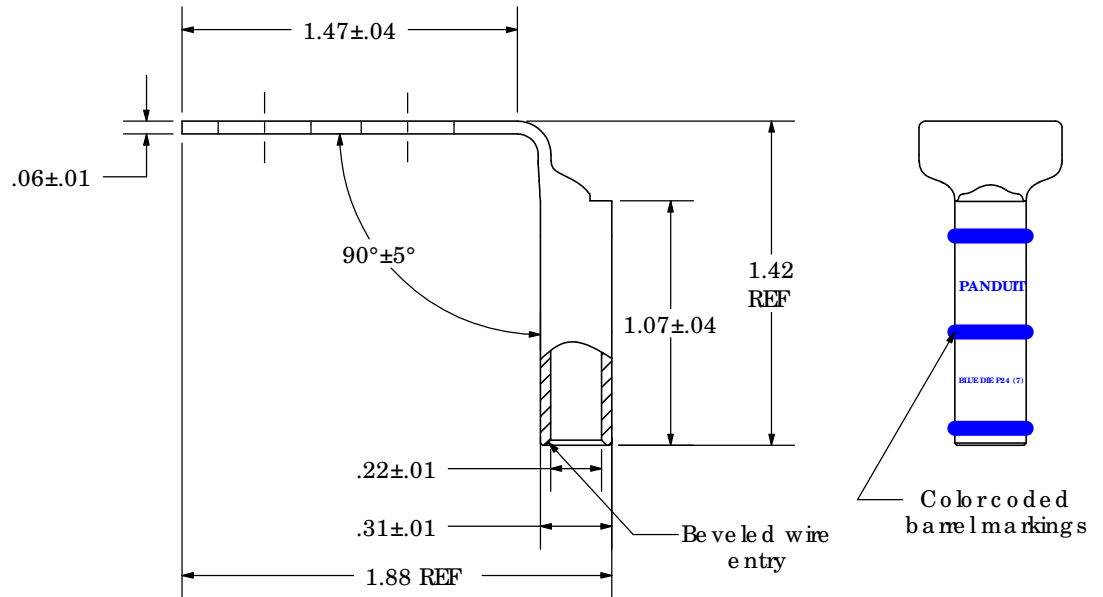

Material	High Conductivity Seamless Copper Tube
Plating	Electro-Tin
Wire Size	6 SIR/FLEX
Wire Type	Stranded Copper: Class B & C Compact, Class G, H, I, K, M, Locomotive
Wire Strip Length	1-1/8 in.
Stud Size	3/8 in.
UL Listed Wire Connector	Yes, for applications up to 35kv. Consult cable manufacturer for voltage stress relief instructions with applications greater than 2000 volts.
UL Temperature Rating	90° C
C.S.A Certified Wire Connector	Yes
Panduit Color Code on Barrel	BLUE
Panduit Die Index No. on Barrel	P24
Alternate Industry Die Index No. () on Barrel	(7)

CERTIFIED

LISTED

Wire Connector

00	6/03	SAC	SAC	RELEASED	10850
REV	DATE	BY	CHK	DESCRIPTION	ECN

PANDUIT CORP. TINLEY PARK, ILLINOIS

ICCX6-38AF-L
Copper Lug - Two-Hole, Long Flex Barrel with Window, 90° Angle Tongue