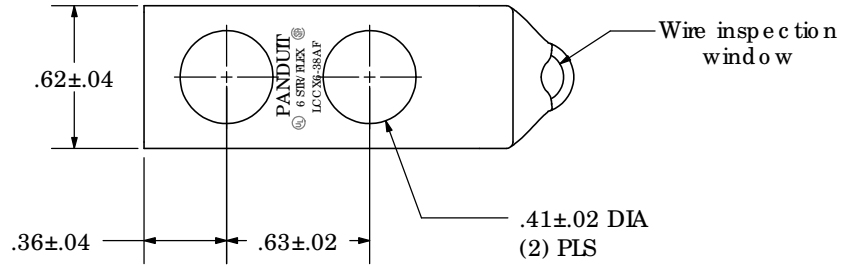

THIS COPY IS PROVIDED ON A RESTRICTED BASIS AND IS NOT TO BE USED IN ANY WAY DETRIMENTAL TO THE INTERESTS OF PANDUIT CORP.

Material	High Conductivity Seamless Copper Tube
Plating	Electro-Tin
Wire Size	6 SIR/FLEX
Wire Type	Stranded Copper: Class B & C Compact, Class G, H, I, K, M, Locomotive
Wire Strip Length	1-1/8 in.
Stud Size	3/8 in.
UL Listed Wire Connector	Yes, for applications up to 35kv. Consult cable manufacturer for voltage stress relief instructions with applications greater than 2000 volts.
UL Temperature Rating	90° C
C.S.A Certified Wire Connector	Yes
Panduit Color Code on Barrel	BLUE
Panduit Die Index No. on Barrel	P24
Alternate Industry Die Index No. ( ) on Barrel	(7)

CERTIFIED

LISTED

Wire Connector

00	6/03	SAC	SAC	RELEASED	10850
REV	DATE	BY	CHK	DESCRIPTION	ECN

PANDUIT CORP. TINLEY PARK, ILLINOIS

ICCX6-38AF-L
Copper Lug - Two-Hole, Long Flex Barrel with Window, 90° Angle Tongue

SCALE N/A DRAWING NO / CAD FILE IC CX6-38AF-CUST