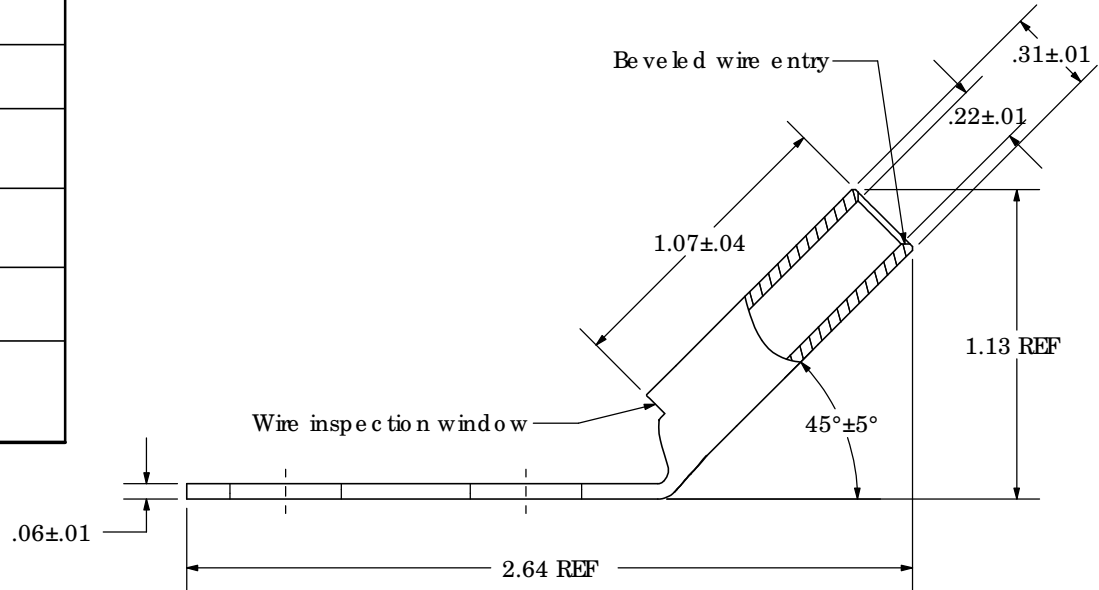

THIS COPY IS PROVIDED ON A RESTRICTED BASIS AND IS NOT TO BE USED IN ANY WAY DETRIMENTAL TO THE INTERESTS OF PANDUIT CORP.

Material	High Conductivity Seamless Copper Tube
Plating	Electro-Tin
Wire Size	6 SIR/FLEX
Wire Type	Stranded Copper: Class B & C, Compact, Class G, H, I, K, M, Locomotive
Wire Strip Length	1-1/8 in.
Stud Size	3/8 in.
UL Listed Wire Connector	Yes, for applications up to 35kv. Consult cable manufacturer for voltage stress relief instructions with applications greater than 2000 volts.
UL Temperature Rating	90° C
C.S.A Certified Wire Connector	Yes
Panduit Color Code on Barrel	BLUE
Panduit Die Index No. on Barrel	P24
Alternate Industry Die Index No. ( ) on Barrel	(7)