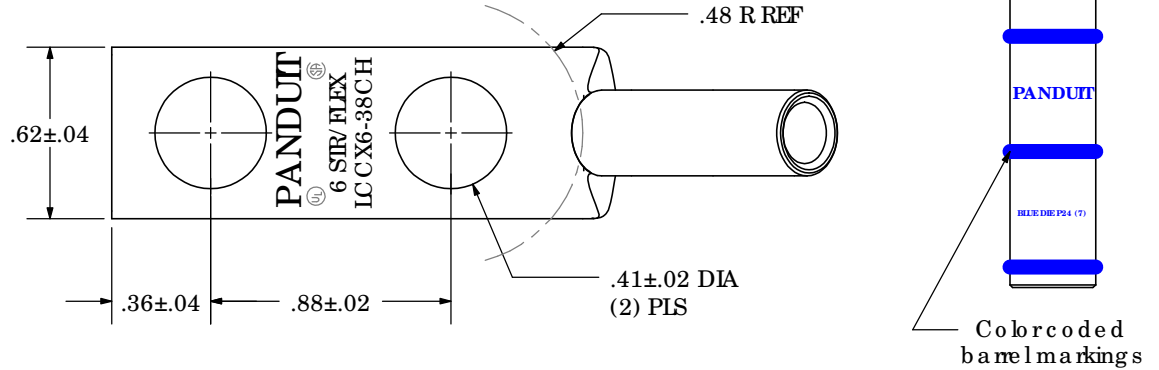

THIS COPY IS PROVIDED ON A RESTRICTED BASIS AND IS NOT TO BE USED IN ANY WAY DETRIMENTAL TO THE INTERESTS OF PANDUIT CORP.

Material	High Conductivity Seamless Copper Tube
Plating	Electro-Tin
Wire Size	6 SIR/FLEX
Wire Type	Stranded Copper: Class B & C, Compact, Class G, H, I, K, M, Locomotive
Wire Strip Length	1-1/8 in.
Stud Size	3/8 in.
UL Listed Wire Connector	Yes, for applications up to 35kv. Consult cable manufacturer for voltage stress relief instructions with applications greater than 2000 volts.
UL Temperature Rating	90° C
C.S.A Certified Wire Connector	Yes
Panduit Color Code on Barrel	BLUE
Panduit Die Index No. on Barrel	P24
Alternate Industry Die Index No. ( ) on Barrel	(7)

CERTIFIED

LISTED

Wire Connector

00	6/03	SAC	SAC	RELEASED	10850
REV	DATE	BY	CHK	DESCRIPTION	ECN

**PANDUIT CORP. TINLEY PARK, ILLINOIS**

LCCX6-38CH-L  
Copper Lug - Two-Hole, Long Flex Barrel with Window, 45° Angle Tongue  
SCALE N/A DRAWING NO / CAD FILE LCCX6-38CH-CUST