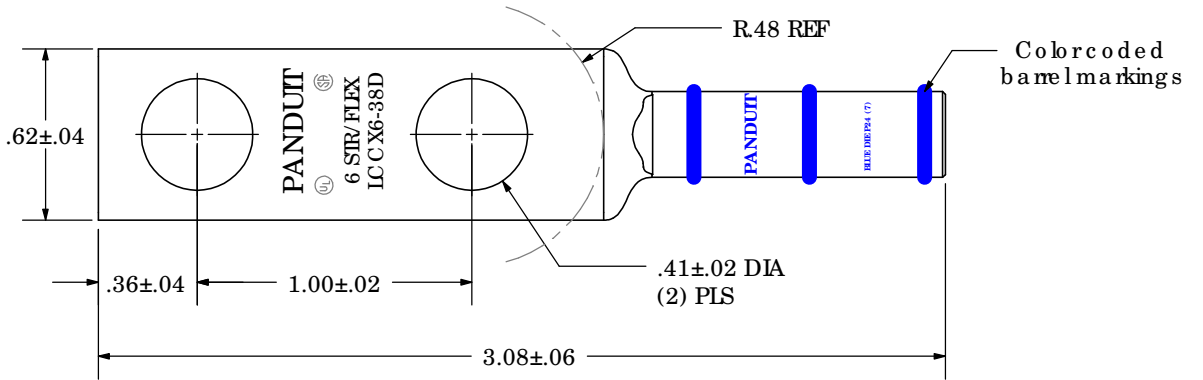

Material	High Conductivity Seamless Copper Tube
Plating	Electro-Tin
Wire Size	6 SIR/FLEX
Wire Type	Stranded Copper: Class B & C Compact, Class G, H, I, K, M, Locomotive
Wire Strip Length	1-1/8 in.
Stud Size	3/8 in.
UL Listed Wire Connector	Yes, for applications up to 35kv. Consult cable manufacturer for voltage stress relief instructions with applications greater than 2000 volts.
UL Temperature Rating	90° C
C.S.A Certified Wire Connector	Yes
Panduit Color Code on Barrel	BLUE
Panduit Die Index No. on Barrel	P24
Alternate Industry Die Index No. () on Barrel	(7)