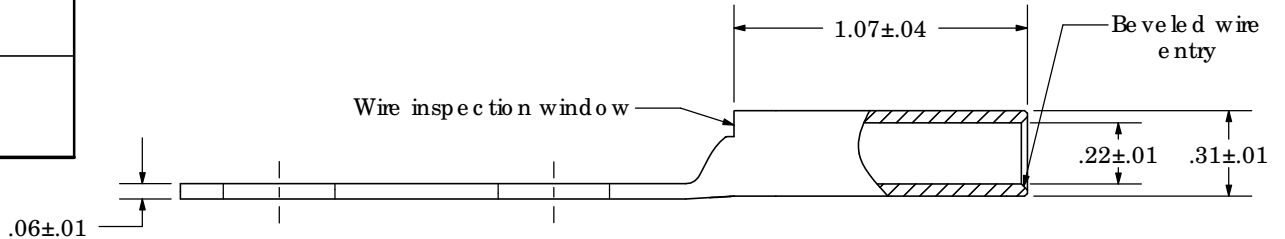

Material	High Conductivity Seamless Copper Tube
Plating	Electro-Tin
Wire Size	6 SIR/FLEX
Wire Type	Stranded Copper: Class B & C Compact, Class G, H, I, K, M, Locomotive
Wire Strip Length	1-1/8 in.
Stud Size	3/8 in.
UL Listed Wire Connector	Yes, for applications up to 35kv. Consult cable manufacturer for voltage stress relief instructions with applications greater than 2000 volts.
UL Temperature Rating	90° C
C.S.A Certified Wire Connector	Yes
Panduit Color Code on Barrel	BLUE
Panduit Die Index No. on Barrel	P24
Alternate Industry Die Index No. () on Barrel	(7)