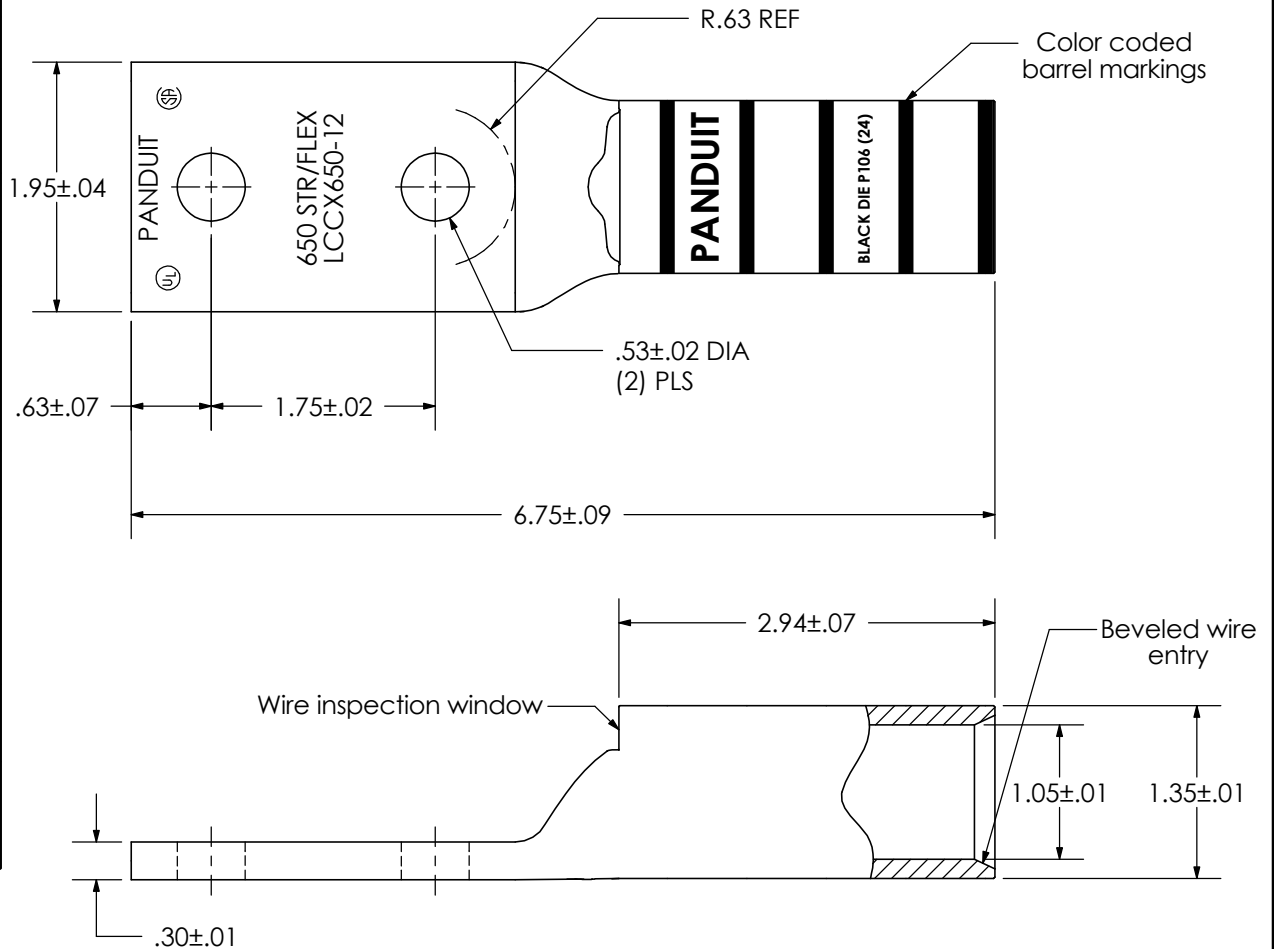

Material	High Conductivity Seamless Copper Tube
Plating	Electro-Tin
Wire Size	650 STR/FLEX
Wire Type	Stranded Copper: Locomotive
Wire Strip Length	3.0 in.
Stud Size	1/2 in.
UL Listed Wire Connector	Yes, for applications up to 35kv. Consult cable manufacturer for voltage stress relief instructions with applications greater than 2000 volts.
UL Temperature Rating	90° C
C.S.A Certified Wire Connector	Yes
Panduit Color Code on Barrel	BLACK
Panduit Die Index No. on Barrel	P106
Alternate Industry Die Index No. () on Barrel	(24)