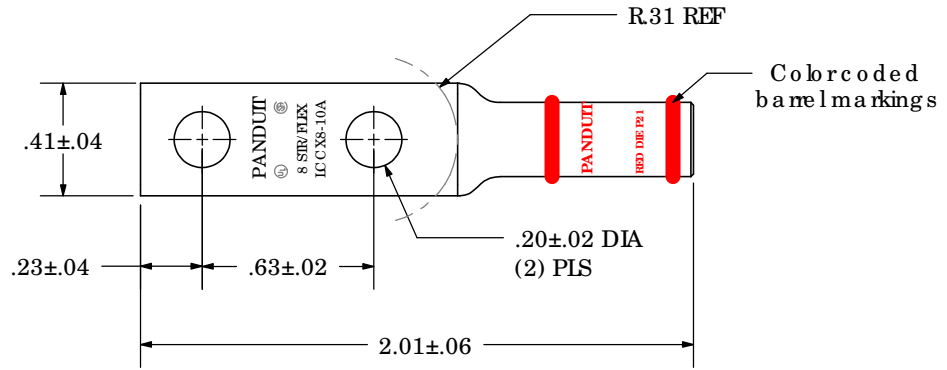

Material	High Conductivity Seamless Copper Tube
Plating	Electro-Tin
Wire Size	8 SIR/FLEX
Wire Type	Stranded Copper: Class B & C Compact, Class G, H, I, K, M, Locomotive
Wire Strip Length	3/4 in.
Stud Size	# 10
UL Listed Wire Connector	Yes, for applications up to 35kv. Consult cable manufacturer for voltage stress relief instructions with applications greater than 2000 volts.
UL Temperature Rating	90° C
C.S.A Certified Wire Connector	Yes
Panduit Color Code on Barrel	RED
Panduit Die Index No. on Barrel	P21
Alternate Industry Die Index No. () on Barrel	N/A