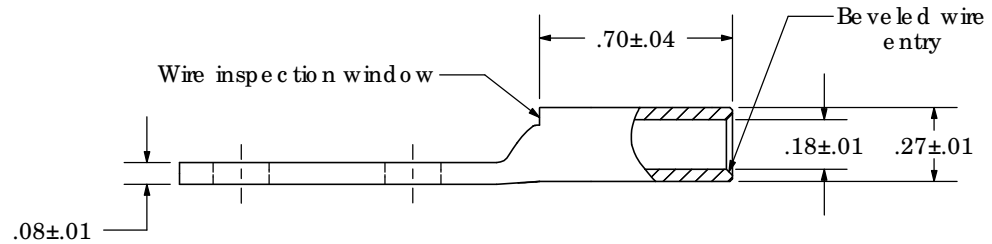

Material	High Conductivity Seamless Copper Tube
Plating	Electro-Tin
Wire Size	8 SIR/FLEX
Wire Type	Stranded Copper: Class B & C Compact, Class G, H, I, K, M, Locomotive
Wire Strip Length	3/4 in.
Stud Size	# 10
UL Listed Wire Connector	Yes, for applications up to 35kv. Consult cable manufacturer for voltage stress relief instructions with applications greater than 2000 volts.
UL Temperature Rating	90° C
C.S.A Certified Wire Connector	Yes
Panduit Color Code on Barrel	RED
Panduit Die Index No. on Barrel	P21
Alternate Industry Die Index No. () on Barrel	N/A