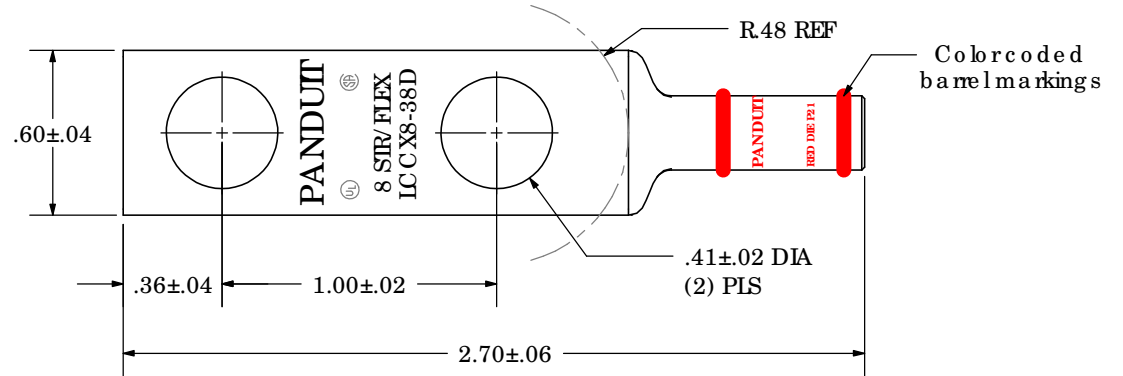

Material	High Conductivity Seamless Copper Tube
Plating	Electro-Tin
Wire Size	8 SIR/FLEX
Wire Type	Stranded Copper: Class B & C Compact, Class G, H, I, K, M, Locomotive
Wire Strip Length	3/4 in.
Stud Size	3/8 in.
UL Listed Wire Connector	Yes, for applications up to 35kv. Consult cable manufacturer for voltage stress relief instructions with applications greater than 2000 volts.
UL Temperature Rating	90° C
C.S.A Certified Wire Connector	Yes
Panduit Color Code on Barrel	RED
Panduit Die Index No. on Barrel	P21
Alternate Industry Die Index No. () on Barrel	N/A