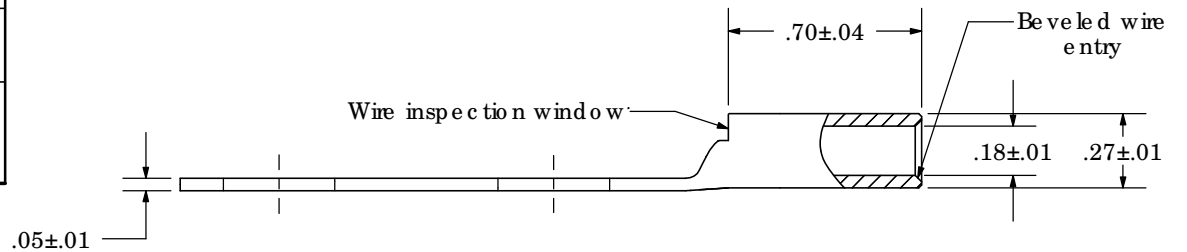

Material	High Conductivity Seamless Copper Tube
Plating	Electro-Tin
Wire Size	8 SIR/FLEX
Wire Type	Stranded Copper: Class B & C Compact, Class G, H, I, K, M, Locomotive
Wire Strip Length	3/4 in.
Stud Size	3/8 in.
UL Listed Wire Connector	Yes, for applications up to 35kv. Consult cable manufacturer for voltage stress relief instructions with applications greater than 2000 volts.
UL Temperature Rating	90° C
C.S.A Certified Wire Connector	Yes
Panduit Color Code on Barrel	RED
Panduit Die Index No. on Barrel	P21
Alternate Industry Die Index No. () on Barrel	N/A