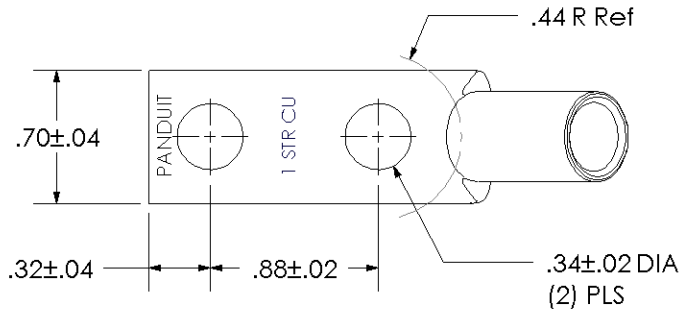

Material	High Conductivity Seamless Copper Tube
Plating	Electro-Tin
Wire Size	1 AWG
Wire Type	Stranded Copper; Class B: Compact, Compressed or Concentric, Class C: Concentric
Wire Strip Length	15/16 in.
Stud Size	5/16 in.
UL Listed Wire Connector	Yes, for applications up to 35kv. Consult cable manufacturer for voltage stress relief instructions with applications greater than 2000 volts.
UL Temperature Rating	90° C
C.S.A Certified Wire Connector	Yes
Panduit Color Code on Barrel	GREEN
Panduit Die Index No. on Barrel	P37
Alternate Industry Die Index No. () on Barrel	(11)

CERTIFIED

LISTED Wire Connector

Color coded barrel markings

00	7/02	SAB	DRL	RELEASED	10344
REV	DATE	BY	CHK	DESCRIPTION	ECN

PANDUIT CORP. TINLEY PARK, ILLINOIS

LCD1-56CH-E
Copper Lug - Two-Hole, Standard Barrel, 45° Angle Tongue