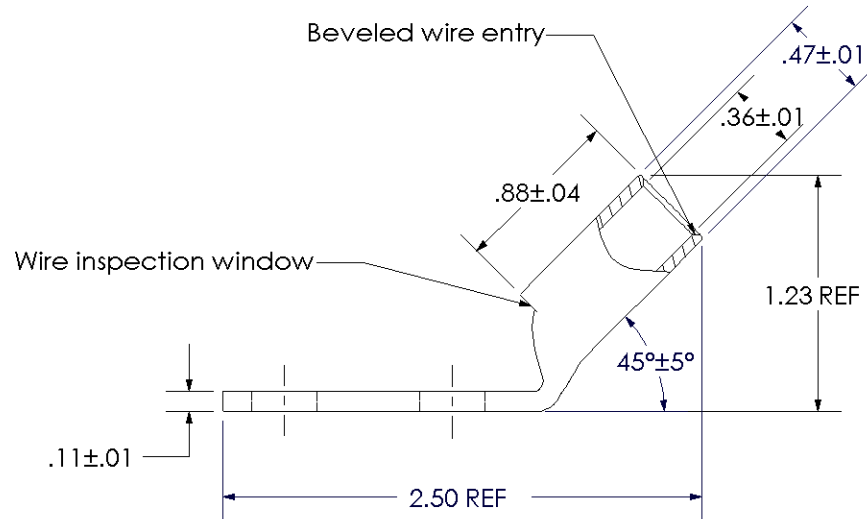

Material	High Conductivity Seamless Copper Tube
Plating	Electro-Tin
Wire Size	1 AWG
Wire Type	Stranded Copper; Class B: Compact, Compressed or Concentric, Class C: Concentric
Wire Strip Length	15/16 in.
Stud Size	5/16 in.
UL Listed Wire Connector	Yes, for applications up to 35kv. Consult cable manufacturer for voltage stress relief instructions with applications greater than 2000 volts.
UL Temperature Rating	90° C
C.S.A Certified Wire Connector	Yes
Panduit Color Code on Barrel	GREEN
Panduit Die Index No. on Barrel	P37
Alternate Industry Die Index No. () on Barrel	(11)

CERTIFIED

LISTED Wire Connector

Color coded barrel markings

00	7/02	SAB	DRL	RELEASED	10344
REV	DATE	BY	CHK	DESCRIPTION	ECN

PANDUIT CORP. TINLEY PARK, ILLINOIS

LCD1-56CH-E
Copper Lug - Two-Hole, Standard Barrel, 45° Angle Tongue