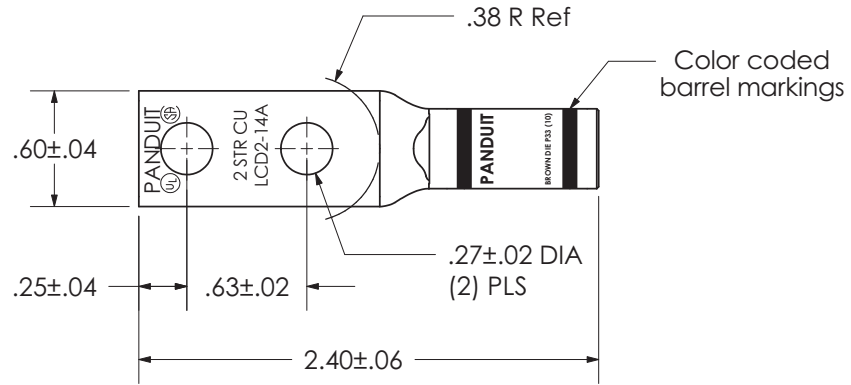

THIS COPY IS PROVIDED ON A RESTRICTED BASIS AND IS NOT TO BE USED IN ANY WAY DETRIMENTAL TO THE INTERESTS OF PANDUIT CORP.

Material	High Conductivity Seamless Copper Tube
Plating	Electro-Tin
Wire Size	2 AWG
Wire Type	Stranded Copper; Class B: Compact, Compressed or Concentric, Class C: Concentric
Wire Strip Length	15/16 in.
Stud Size	1/4 in.
UL Listed Wire Connector	Yes, for applications up to 35kv. Consult cable manufacturer for voltage stress relief instructions with applications greater than 2000 volts.
UL Temperature Rating	90° C
C.S.A Certified Wire Connector	Yes
Panduit Color Code on Barrel	BROWN
Panduit Die Index No. on Barrel	P33
Alternate Industry Die Index No. ( ) on Barrel	(10)