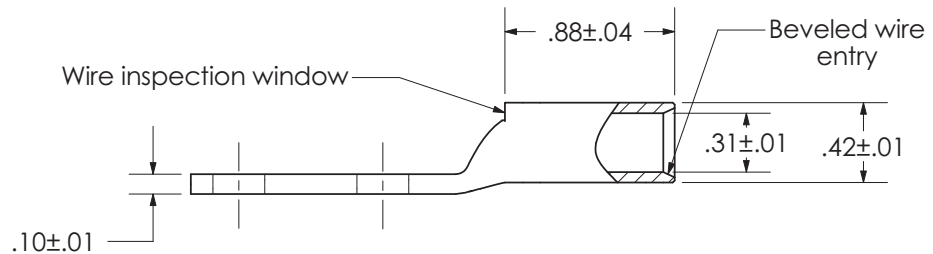

THIS COPY IS PROVIDED ON A RESTRICTED BASIS AND IS NOT TO BE USED IN ANY WAY DETRIMENTAL TO THE INTERESTS OF PANDUIT CORP.

Material	High Conductivity Seamless Copper Tube
Plating	Electro-Tin
Wire Size	2 AWG
Wire Type	Stranded Copper; Class B: Compact, Compressed or Concentric, Class C: Concentric
Wire Strip Length	15/16 in.
Stud Size	1/4 in.
UL Listed Wire Connector	Yes, for applications up to 35kv. Consult cable manufacturer for voltage stress relief instructions with applications greater than 2000 volts.
UL Temperature Rating	90° C
C.S.A Certified Wire Connector	Yes
Panduit Color Code on Barrel	BROWN
Panduit Die Index No. on Barrel	P33
Alternate Industry Die Index No. ( ) on Barrel	(10)