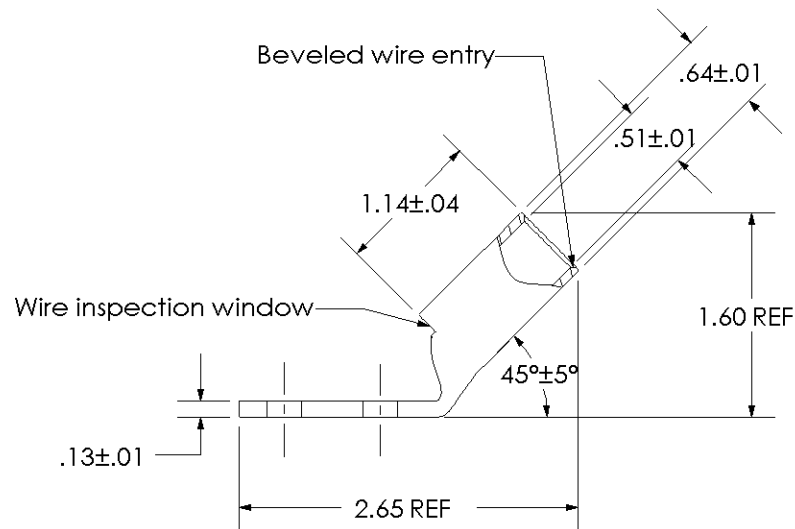

THIS COPY IS PROVIDED ON A RESTRICTED BASIS AND IS NOT TO BE USED IN ANY WAY DETRIMENTAL TO THE INTERESTS OF PANDUIT CORP.

Material	High Conductivity Seamless Copper Tube
Plating	Electro-Tin
Wire Size	3/0 AWG
Wire Type	Stranded Copper; Class B: Compact, Compressed or Concentric, Class C: Concentric
Wire Strip Length	1-3/16 in.
Stud Size	1/4 in.
UL Listed Wire Connector	Yes, for applications up to 35kv. Consult cable manufacturer for voltage stress relief instructions with applications greater than 2000 volts.
UL Temperature Rating	90° C
C.S.A Certified Wire Connector	Yes
Panduit Color Code on Barrel	ORANGE
Panduit Die Index No. on Barrel	P50
Alternate Industry Die Index No. ( ) on Barrel	(14)

CERTIFIED

LISTED Wire Connector

Color coded barrel markings

00	7/02	SAB	DRL	RELEASED	10344
REV	DATE	BY	CHK	DESCRIPTION	ECN

**PANDUIT CORP. TINLEY PARK, ILLINOIS**

LCD3/0-14BH-X  
Copper Lug - Two-Hole, Standard Barrel, 45° Angle Tongue