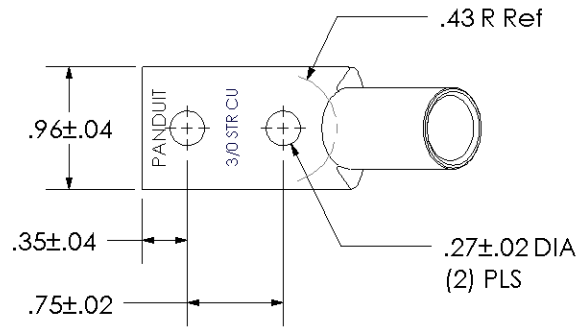

THIS COPY IS PROVIDED ON A RESTRICTED BASIS AND IS NOT TO BE USED IN ANY WAY DETRIMENTAL TO THE INTERESTS OF PANDUIT CORP.

Material	High Conductivity Seamless Copper Tube
Plating	Electro-Tin
Wire Size	3/0 AWG
Wire Type	Stranded Copper; Class B: Compact, Compressed or Concentric, Class C: Concentric
Wire Strip Length	1-3/16 in.
Stud Size	1/4 in.
UL Listed Wire Connector	Yes, for applications up to 35kv. Consult cable manufacturer for voltage stress relief instructions with applications greater than 2000 volts.
UL Temperature Rating	90° C
C.S.A Certified Wire Connector	Yes
Panduit Color Code on Barrel	ORANGE
Panduit Die Index No. on Barrel	P50
Alternate Industry Die Index No. ( ) on Barrel	(14)

CERTIFIED

LISTED Wire Connector

Color coded barrel markings

00	7/02	SAB	DRL	RELEASED	10344
REV	DATE	BY	CHK	DESCRIPTION	ECN

**PANDUIT CORP. TINLEY PARK, ILLINOIS**

LCD3/0-14BH-X  
Copper Lug - Two-Hole, Standard Barrel, 45° Angle Tongue