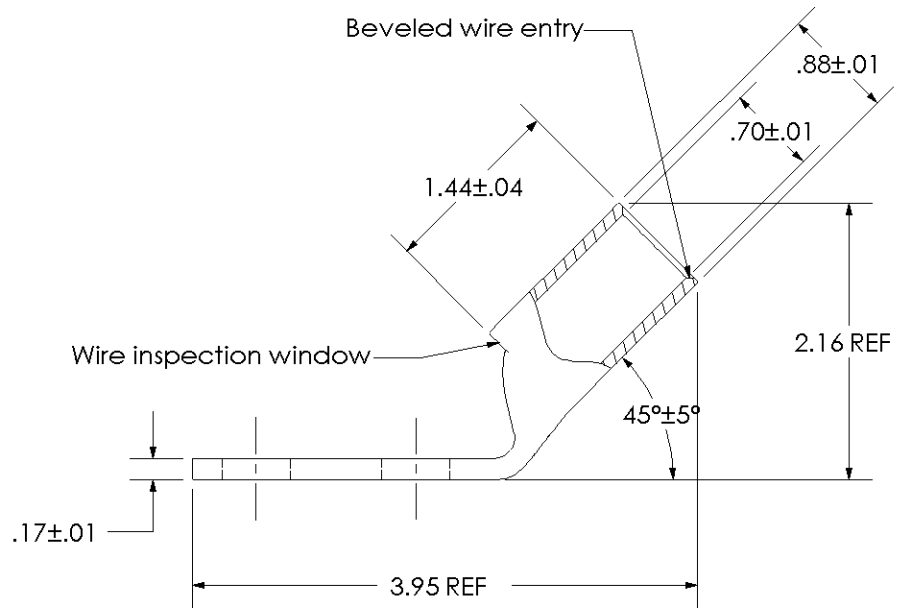

Material	High Conductivity Seamless Copper Tube
Plating	Electro-Tin
Wire Size	350 kcmil
Wire Type	Stranded Copper; Class B: Compact, Compressed or Concentric, Class C: Concentric
Wire Strip Length	1-1/2 in.
Stud Size	1/2 in.
UL Listed Wire Connector	Yes, for applications up to 35kv. Consult cable manufacturer for voltage stress relief instructions with applications greater than 2000 volts.
UL Temperature Rating	90° C
C.S.A Certified Wire Connector	Yes
Panduit Color Code on Barrel	RED
Panduit Die Index No. on Barrel	P71
Alternate Industry Die Index No. () on Barrel	(18)

00	7/02	SAB	DRL	RELEASED	10344
REV	DATE	BY	CHK	DESCRIPTION	ECN

PANDUIT CORP. TINLEY PARK, ILLINOIS

LCD350-12EH-X
Copper Lug - Two-Hole, Standard Barrel, 45° Angle Tongue

SCALE N/A DRAWING NO / CAD FILE LCD350-12EH-CUST