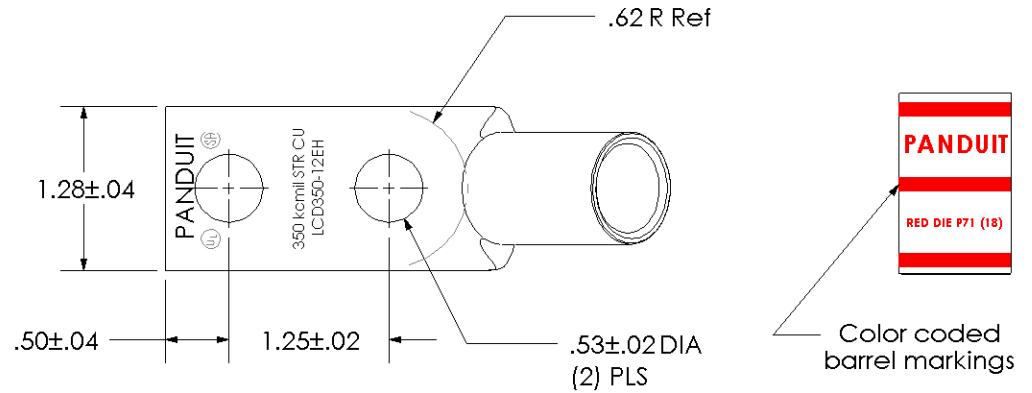

Material	High Conductivity Seamless Copper Tube
Plating	Electro-Tin
Wire Size	350 kcmil
Wire Type	Stranded Copper; Class B: Compact, Compressed or Concentric, Class C: Concentric
Wire Strip Length	1-1/2 in.
Stud Size	1/2 in.
UL Listed Wire Connector	Yes, for applications up to 35kv. Consult cable manufacturer for voltage stress relief instructions with applications greater than 2000 volts.
UL Temperature Rating	90° C
C.S.A Certified Wire Connector	Yes
Panduit Color Code on Barrel	RED
Panduit Die Index No. on Barrel	P71
Alternate Industry Die Index No. () on Barrel	(18)

00	7/02	SAB	DRL	RELEASED	10344
REV	DATE	BY	CHK	DESCRIPTION	ECN

PANDUIT CORP. TINLEY PARK, ILLINOIS

LCD350-12EH-X
Copper Lug - Two-Hole, Standard Barrel, 45° Angle Tongue

SCALE N/A DRAWING NO / CAD FILE LCD350-12EH-CUST