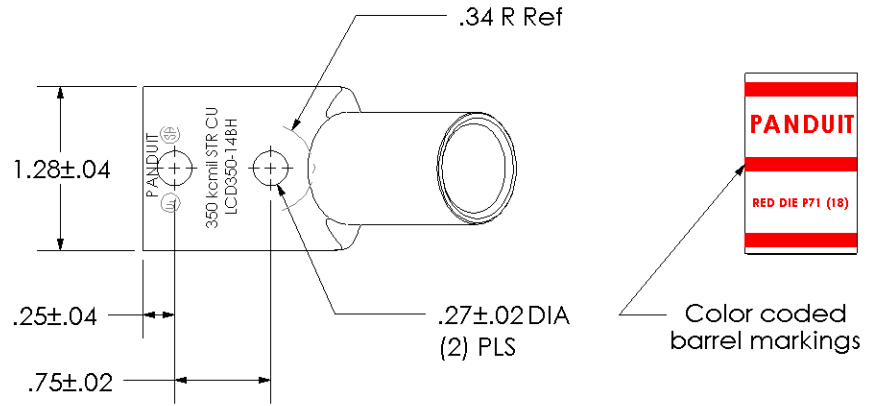

Material	High Conductivity Seamless Copper Tube
Plating	Electro-Tin
Wire Size	350 kcmil
Wire Type	Stranded Copper; Class B: Compact, Compressed or Concentric, Class C: Concentric
Wire Strip Length	1-1/2 in.
Stud Size	1/4 in.
UL Listed Wire Connector	Yes, for applications up to 35kv. Consult cable manufacturer for voltage stress relief instructions with applications greater than 2000 volts.
UL Temperature Rating	90° C
C.S.A Certified Wire Connector	Yes
Panduit Color Code on Barrel	RED
Panduit Die Index No. on Barrel	P71
Alternate Industry Die Index No. () on Barrel	(18)

00	7/02	SAB	DRL	RELEASED	10344
REV	DATE	BY	CHK	DESCRIPTION	ECN

PANDUIT CORP. TINLEY PARK, ILLINOIS

LCD350-14BH-X
Copper Lug - Two-Hole, Standard Barrel, 45° Angle Tongue

SCALE N/A DRAWING NO / CAD FILE LCD350-14BH-CUST