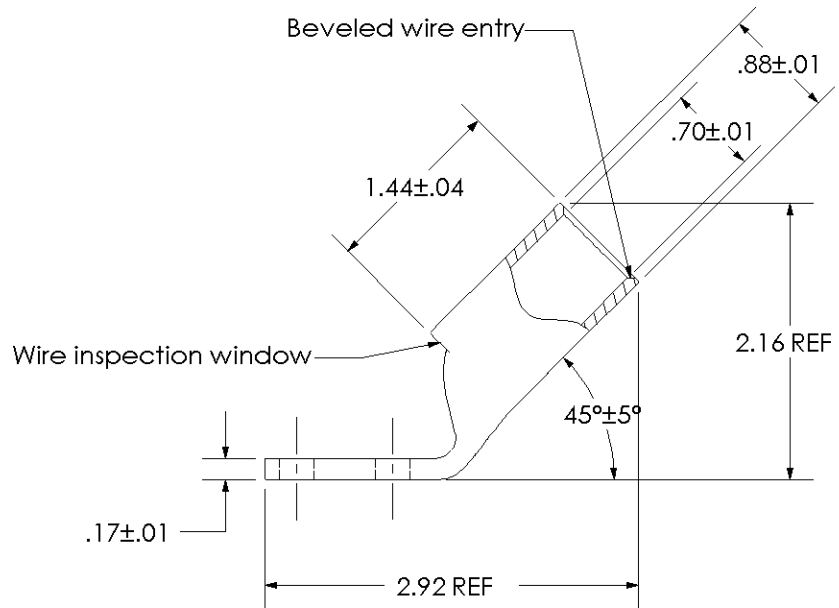

Material	High Conductivity Seamless Copper Tube
Plating	Electro-Tin
Wire Size	350 kcmil
Wire Type	Stranded Copper; Class B: Compact, Compressed or Concentric, Class C: Concentric
Wire Strip Length	1-1/2 in.
Stud Size	1/4 in.
UL Listed Wire Connector	Yes, for applications up to 35kv. Consult cable manufacturer for voltage stress relief instructions with applications greater than 2000 volts.
UL Temperature Rating	90° C
C.S.A Certified Wire Connector	Yes
Panduit Color Code on Barrel	RED
Panduit Die Index No. on Barrel	P71
Alternate Industry Die Index No. () on Barrel	(18)

00	7/02	SAB	DRL	RELEASED	10344
REV	DATE	BY	CHK	DESCRIPTION	ECN

PANDUIT CORP. TINLEY PARK, ILLINOIS

LCD350-14BH-X
Copper Lug - Two-Hole, Standard Barrel, 45° Angle Tongue

SCALE N/A DRAWING NO / CAD FILE LCD350-14BH-CUST