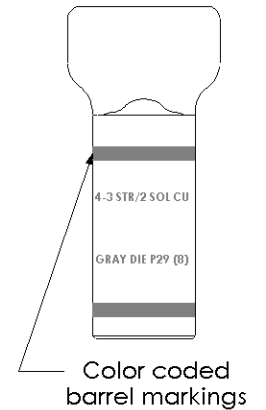

Material	High Conductivity Seamless Copper Tube
Plating	Electro-Tin
Wire Size	4 AWG, 3 AWG & 2 SOL
Wire Type	Stranded Copper; Class B: Compact, Compressed or Concentric, Class C: Concentric
Wire Strip Length	7/8 in.
Stud Size	#10
UL Listed Wire Connector	Yes, for applications up to 35kv. Consult cable manufacturer for voltage stress relief instructions with applications greater than 2000 volts.
UL Temperature Rating	90° C
C.S.A Certified Wire Connector	Yes
Panduit Color Code on Barrel	GRAY
Panduit Die Index No. on Barrel	P29
Alternate Industry Die Index No. () on Barrel	(8)