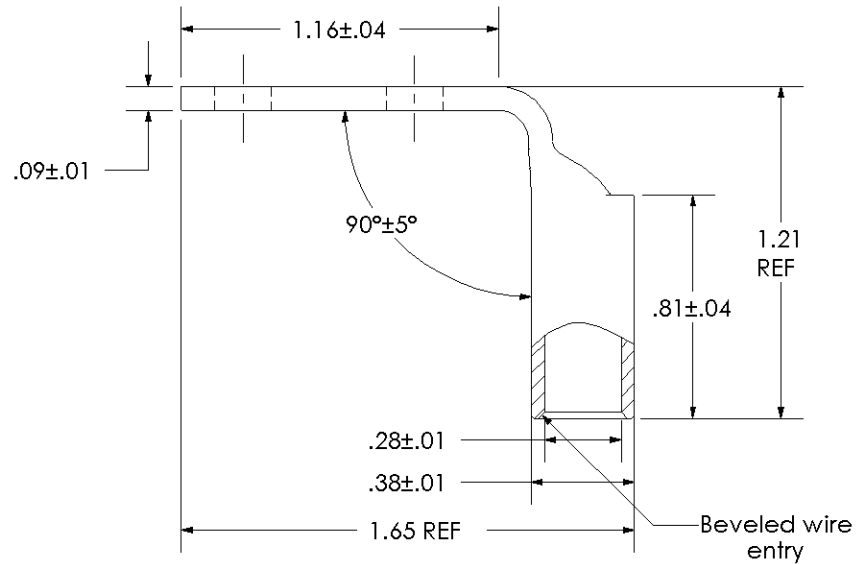

Material	High Conductivity Seamless Copper Tube
Plating	Electro-Tin
Wire Size	4 AWG, 3 AWG & 2 SOL
Wire Type	Stranded Copper; Class B: Compact, Compressed or Concentric, Class C: Concentric
Wire Strip Length	7/8 in.
Stud Size	#10
UL Listed Wire Connector	Yes, for applications up to 35kv. Consult cable manufacturer for voltage stress relief instructions with applications greater than 2000 volts.
UL Temperature Rating	90° C
C.S.A Certified Wire Connector	Yes
Panduit Color Code on Barrel	GRAY
Panduit Die Index No. on Barrel	P29
Alternate Industry Die Index No. () on Barrel	(8)

01	2/03	SAC	PWS	EXTENDED WIRE RANGE AND UPDATED STAMPS AND MARKINGS	10543
REV	DATE	BY	CHK	DESCRIPTION	ECN

PANDUIT CORP. TINLEY PARK, ILLINOIS

LCD4-10AF-L
Copper Lug - Two-Hole, Standard Barrel, 90° Angle Tongue