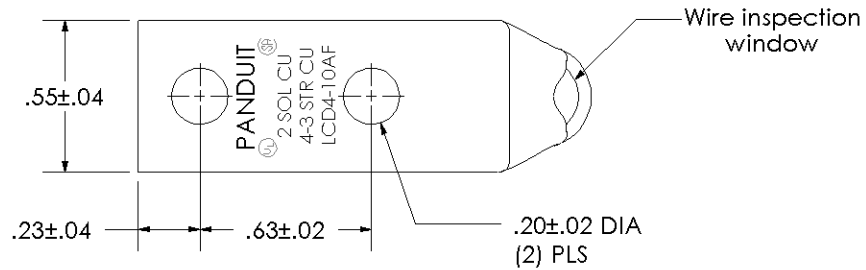

Material	High Conductivity Seamless Copper Tube
Plating	Electro-Tin
Wire Size	4 AWG, 3 AWG & 2 SOL
Wire Type	Stranded Copper; Class B: Compact, Compressed or Concentric, Class C: Concentric
Wire Strip Length	7/8 in.
Stud Size	#10
UL Listed Wire Connector	Yes, for applications up to 35kv. Consult cable manufacturer for voltage stress relief instructions with applications greater than 2000 volts.
UL Temperature Rating	90° C
C.S.A Certified Wire Connector	Yes
Panduit Color Code on Barrel	GRAY
Panduit Die Index No. on Barrel	P29
Alternate Industry Die Index No. () on Barrel	(8)