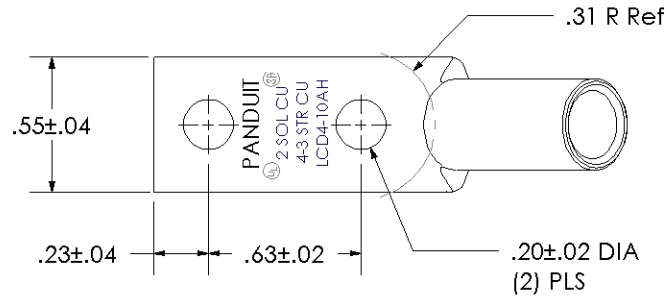

THIS COPY IS PROVIDED ON A RESTRICTED BASIS AND IS NOT TO BE USED IN ANY WAY DETRIMENTAL TO THE INTERESTS OF PANDUIT CORP.

Material	High Conductivity Seamless Copper Tube
Plating	Electro-Tin
Wire Size	4 AWG, 3 AWG & 2 SOL
Wire Type	Stranded Copper; Class B: Compact, Compressed or Concentric, Class C: Concentric
Wire Strip Length	7/8 in.
Stud Size	#10
UL Listed Wire Connector	Yes, for applications up to 35kv. Consult cable manufacturer for voltage stress relief instructions with applications greater than 2000 volts.
UL Temperature Rating	90° C
C.S.A Certified Wire Connector	Yes
Panduit Color Code on Barrel	GRAY
Panduit Die Index No. on Barrel	P29
Alternate Industry Die Index No. ( ) on Barrel	(8)

CERTIFIED

LISTED Wire Connector

01	2/03	SAC	PWS	EXTENDED WIRE RANGE AND UPDATED STAMPS AND MARKINGS	10543
REV	DATE	BY	CHK	DESCRIPTION	ECN

**PANDUIT CORP.** TINLEY PARK, ILLINOIS

LCD4-10AH-L  
Copper Lug - Two-Hole, Standard Barrel, 45° Angle Tongue