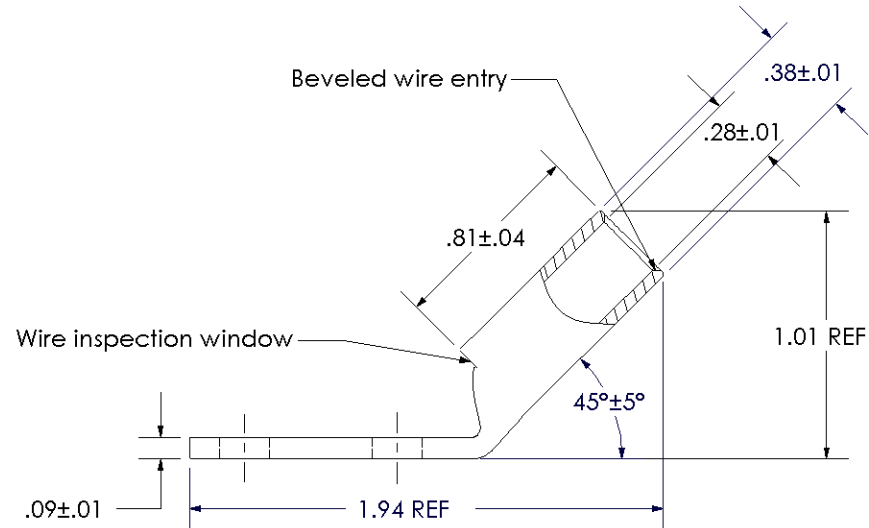

THIS COPY IS PROVIDED ON A RESTRICTED BASIS AND IS NOT TO BE USED IN ANY WAY DETRIMENTAL TO THE INTERESTS OF PANDUIT CORP.

Material	High Conductivity Seamless Copper Tube
Plating	Electro-Tin
Wire Size	4 AWG, 3 AWG & 2 SOL
Wire Type	Stranded Copper; Class B: Compact, Compressed or Concentric, Class C: Concentric
Wire Strip Length	7/8 in.
Stud Size	#10
UL Listed Wire Connector	Yes, for applications up to 35kv. Consult cable manufacturer for voltage stress relief instructions with applications greater than 2000 volts.
UL Temperature Rating	90° C
C.S.A Certified Wire Connector	Yes
Panduit Color Code on Barrel	GRAY
Panduit Die Index No. on Barrel	P29
Alternate Industry Die Index No. ( ) on Barrel	(8)

CERTIFIED

LISTED Wire Connector

01	2/03	SAC	PWS	EXTENDED WIRE RANGE AND UPDATED STAMPS AND MARKINGS	10543
REV	DATE	BY	CHK	DESCRIPTION	ECN

**PANDUIT CORP.** TINLEY PARK, ILLINOIS

LCD4-10AH-L  
Copper Lug - Two-Hole, Standard Barrel, 45° Angle Tongue