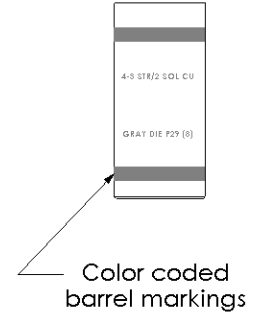

THIS COPY IS PROVIDED ON A RESTRICTED BASIS AND IS NOT TO BE USED IN ANY WAY DETRIMENTAL TO THE INTERESTS OF PANDUIT CORP.

Material	High Conductivity Seamless Copper Tube
Plating	Electro-Tin
Wire Size	4 AWG, 3 AWG & 2 SOL
Wire Type	Stranded Copper; Class B: Compact, Compressed or Concentric, Class C: Concentric
Wire Strip Length	7/8 in.
Stud Size	#10
UL Listed Wire Connector	Yes, for applications up to 35kv. Consult cable manufacturer for voltage stress relief instructions with applications greater than 2000 volts.
UL Temperature Rating	90° C
C.S.A Certified Wire Connector	Yes
Panduit Color Code on Barrel	GRAY
Panduit Die Index No. on Barrel	P29
Alternate Industry Die Index No. ( ) on Barrel	(8)

CERTIFIED

LISTED Wire Connector

01	2/03	SAC	PWS	EXTENDED WIRE RANGE AND UPDATED STAMPS AND MARKINGS	10543
REV	DATE	BY	CHK	DESCRIPTION	ECN

**PANDUIT CORP.** TINLEY PARK, ILLINOIS

LCD4-10AH-L  
Copper Lug - Two-Hole, Standard Barrel, 45° Angle Tongue