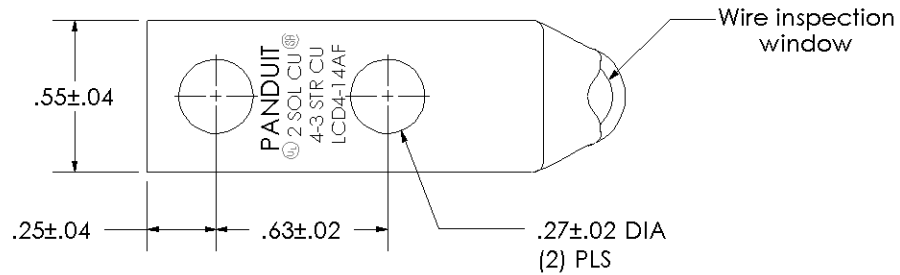

Material	High Conductivity Seamless Copper Tube
Plating	Electro-Tin
Wire Size	4 AWG, 3 AWG & 2 SOL
Wire Type	Stranded Copper; Class B: Compact, Compressed or Concentric, Class C: Concentric
Wire Strip Length	7/8 in.
Stud Size	1/4 in.
UL Listed Wire Connector	Yes, for applications up to 35kv. Consult cable manufacturer for voltage stress relief instructions with applications greater than 2000 volts.
UL Temperature Rating	90° C
C.S.A Certified Wire Connector	Yes
Panduit Color Code on Barrel	GRAY
Panduit Die Index No. on Barrel	P29
Alternate Industry Die Index No. () on Barrel	(8)