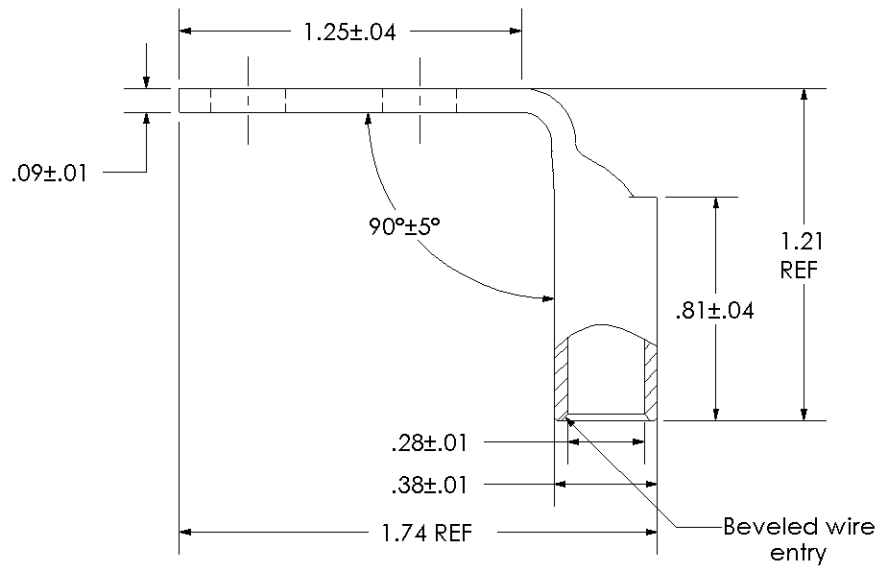

Material	High Conductivity Seamless Copper Tube
Plating	Electro-Tin
Wire Size	4 AWG, 3 AWG & 2 SOL
Wire Type	Stranded Copper; Class B: Compact, Compressed or Concentric, Class C: Concentric
Wire Strip Length	7/8 in.
Stud Size	1/4 in.
UL Listed Wire Connector	Yes, for applications up to 35kv. Consult cable manufacturer for voltage stress relief instructions with applications greater than 2000 volts.
UL Temperature Rating	90° C
C.S.A Certified Wire Connector	Yes
Panduit Color Code on Barrel	GRAY
Panduit Die Index No. on Barrel	P29
Alternate Industry Die Index No. () on Barrel	(8)

01	2/03	SAC	PWS	EXTENDED WIRE RANGE AND UPDATED STAMPS AND MARKINGS	10543
REV	DATE	BY	CHK	DESCRIPTION	ECN

PANDUIT CORP. TINLEY PARK, ILLINOIS

LCD4-14AF-L
Copper Lug - Two-Hole, Standard Barrel, 90° Angle Tongue