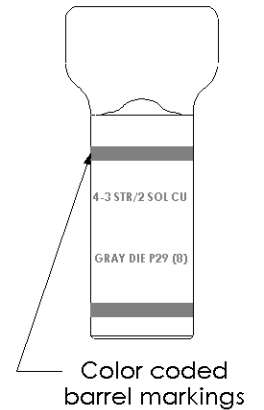

Material	High Conductivity Seamless Copper Tube
Plating	Electro-Tin
Wire Size	4 AWG, 3 AWG & 2 SOL
Wire Type	Stranded Copper; Class B: Compact, Compressed or Concentric, Class C: Concentric
Wire Strip Length	7/8 in.
Stud Size	1/4 in.
UL Listed Wire Connector	Yes, for applications up to 35kv. Consult cable manufacturer for voltage stress relief instructions with applications greater than 2000 volts.
UL Temperature Rating	90° C
C.S.A Certified Wire Connector	Yes
Panduit Color Code on Barrel	GRAY
Panduit Die Index No. on Barrel	P29
Alternate Industry Die Index No. () on Barrel	(8)