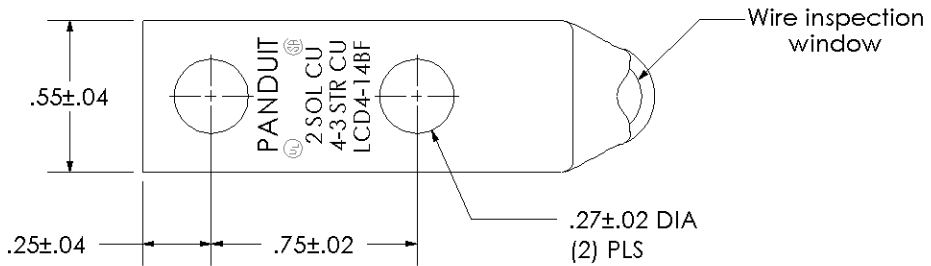

Material	High Conductivity Seamless Copper Tube
Plating	Electro-Tin
Wire Size	4 AWG, 3 AWG & 2 SOL
Wire Type	Stranded Copper; Class B: Compact, Compressed or Concentric, Class C: Concentric
Wire Strip Length	7/8 in.
Stud Size	1/4 in.
UL Listed Wire Connector	Yes, for applications up to 35kv. Consult cable manufacturer for voltage stress relief instructions with applications greater than 2000 volts.
UL Temperature Rating	90° C
C.S.A Certified Wire Connector	Yes
Panduit Color Code on Barrel	GRAY
Panduit Die Index No. on Barrel	P29
Alternate Industry Die Index No. () on Barrel	(8)