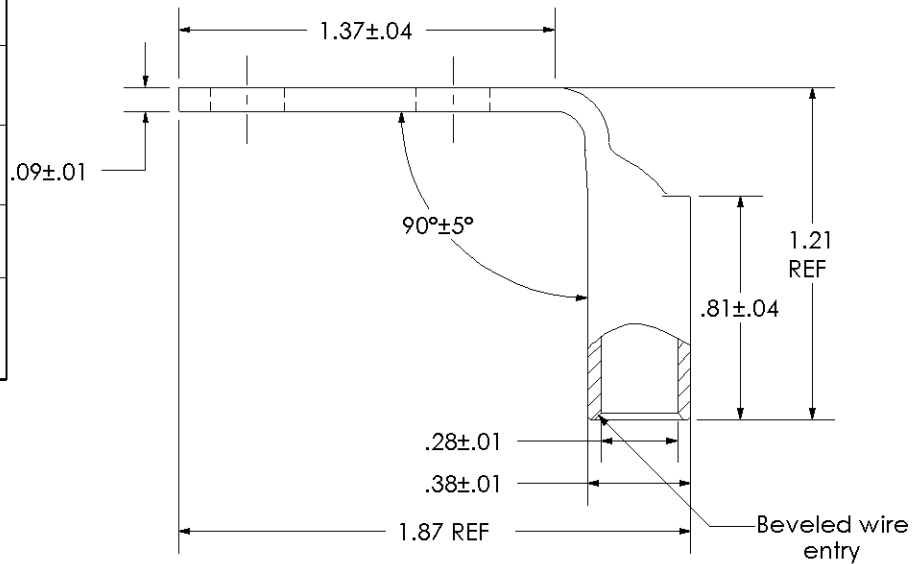

Material	High Conductivity Seamless Copper Tube
Plating	Electro-Tin
Wire Size	4 AWG, 3 AWG & 2 SOL
Wire Type	Stranded Copper; Class B: Compact, Compressed or Concentric, Class C: Concentric
Wire Strip Length	7/8 in.
Stud Size	1/4 in.
UL Listed Wire Connector	Yes, for applications up to 35kv. Consult cable manufacturer for voltage stress relief instructions with applications greater than 2000 volts.
UL Temperature Rating	90° C
C.S.A Certified Wire Connector	Yes
Panduit Color Code on Barrel	GRAY
Panduit Die Index No. on Barrel	P29
Alternate Industry Die Index No. () on Barrel	(8)

01	2/03	SAC	PWS	EXTENDED WIRE RANGE AND UPDATED STAMPS AND MARKINGS	10543
REV	DATE	BY	CHK	DESCRIPTION	ECN

PANDUIT CORP. TINLEY PARK, ILLINOIS

LCD4-14BF-L
Copper Lug - Two-Hole, Standard Barrel, 90° Angle Tongue