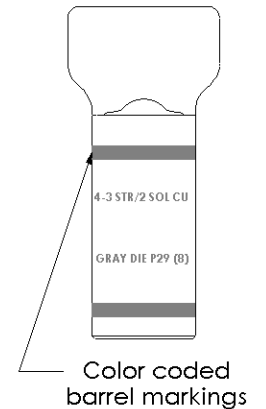

Material	High Conductivity Seamless Copper Tube
Plating	Electro-Tin
Wire Size	4 AWG, 3 AWG & 2 SOL
Wire Type	Stranded Copper; Class B: Compact, Compressed or Concentric, Class C: Concentric
Wire Strip Length	7/8 in.
Stud Size	1/4 in.
UL Listed Wire Connector	Yes, for applications up to 35kv. Consult cable manufacturer for voltage stress relief instructions with applications greater than 2000 volts.
UL Temperature Rating	90° C
C.S.A Certified Wire Connector	Yes
Panduit Color Code on Barrel	GRAY
Panduit Die Index No. on Barrel	P29
Alternate Industry Die Index No. () on Barrel	(8)