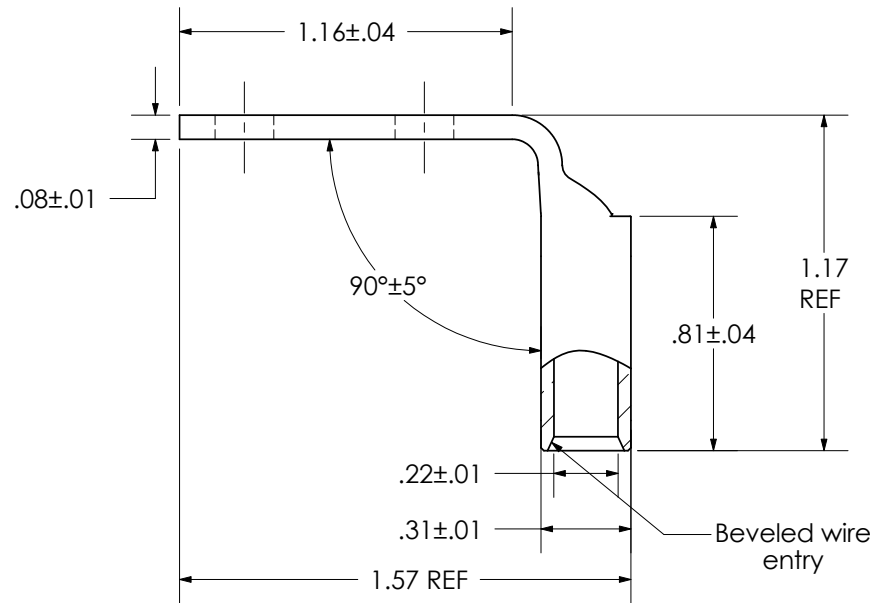

THIS COPY IS PROVIDED ON A RESTRICTED BASIS AND IS NOT TO BE USED IN ANY WAY DETRIMENTAL TO THE INTERESTS OF PANDUIT CORP.

Material	High Conductivity Seamless Copper Tube
Plating	Electro-Tin
Wire Size	6 AWG
Wire Type	Stranded Copper; Class B: Compact, Compressed or Concentric, Class C: Concentric
Wire Strip Length	7/8 in.
Stud Size	#10
UL Listed Wire Connector	Yes, for applications up to 35kv. Consult cable manufacturer for voltage stress relief instructions with applications greater than 2000 volts.
UL Temperature Rating	90° C
C.S.A Certified Wire Connector	Yes
Panduit Color Code on Barrel	BLUE
Panduit Die Index No. on Barrel	P24
Alternate Industry Die Index No. ( ) on Barrel	(7)

REV	DATE	BY	CHK	DESCRIPTION	ECN	SCALE	DRAWING NO / CAD FILE
01	1/11	JHNU	JHNU	REVISED STAMP: MOVED PANDUIT AND AGENCY LOGOS BETWEEN STUD HOLES		N/A	LCD6-10AF-L Copper Lug - Two-Hole, Standard Barrel, 90° Angle Tongue

**PANDUIT CORP.** TINLEY PARK, ILLINOIS

LCD6-10AF-L  
Copper Lug - Two-Hole, Standard Barrel, 90° Angle Tongue

SCALE N/A DRAWING NO / CAD FILE LCD6-10AF-CUST