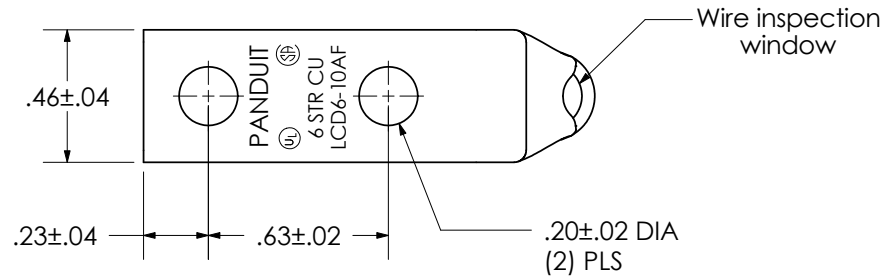

THIS COPY IS PROVIDED ON A RESTRICTED BASIS AND IS NOT TO BE USED IN ANY WAY DETRIMENTAL TO THE INTERESTS OF PANDUIT CORP.

Material	High Conductivity Seamless Copper Tube
Plating	Electro-Tin
Wire Size	6 AWG
Wire Type	Stranded Copper; Class B: Compact, Compressed or Concentric, Class C: Concentric
Wire Strip Length	7/8 in.
Stud Size	#10
UL Listed Wire Connector	Yes, for applications up to 35kv. Consult cable manufacturer for voltage stress relief instructions with applications greater than 2000 volts.
UL Temperature Rating	90° C
C.S.A Certified Wire Connector	Yes
Panduit Color Code on Barrel	BLUE
Panduit Die Index No. on Barrel	P24
Alternate Industry Die Index No. ( ) on Barrel	(7)