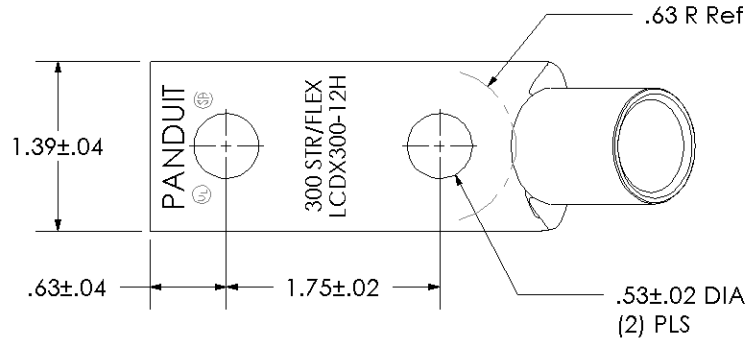

THIS COPY IS PROVIDED ON A RESTRICTED BASIS AND IS NOT TO BE USED IN ANY WAY DETRIMENTAL TO THE INTERESTS OF PANDUIT CORP.

Material	High Conductivity Seamless Copper Tube
Plating	Electro-Tin
Wire Size	300 STR/FLEX
Wire Type	Stranded Copper: Class G, H, I, K, M, Locomotive
Wire Strip Length	1-1/4 in.
Stud Size	1/2 in.
UL Listed Wire Connector	Yes, for applications up to 35kv. Consult cable manufacturer for voltage stress relief instructions with applications greater than 2000 volts.
UL Temperature Rating	90° C
C.S.A Certified Wire Connector	Yes
Panduit Color Code on Barrel	RED
Panduit Die Index No. on Barrel	P71
Alternate Industry Die Index No. ( ) on Barrel	(18)

CERTIFIED

LISTED Wire Connector

00	6/03	SAC	SAC	RELEASED	10850
REV	DATE	BY	CHK	DESCRIPTION	ECN

**PANDUIT CORP.** TINLEY PARK, ILLINOIS

LCDX300-12H-6  
Copper Lug - Two-Hole, Standard Flex Barrel, 45° Angle Tongue