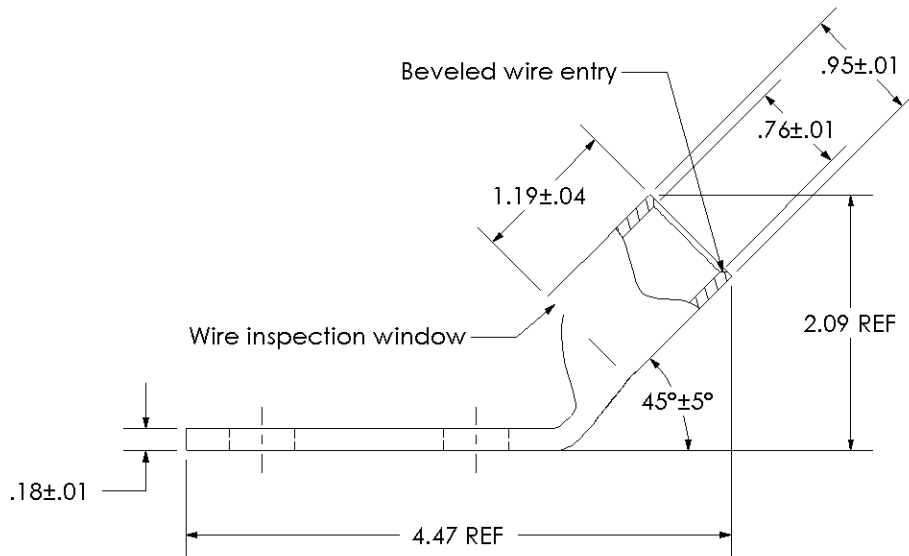

THIS COPY IS PROVIDED ON A RESTRICTED BASIS AND IS NOT TO BE USED IN ANY WAY DETRIMENTAL TO THE INTERESTS OF PANDUIT CORP.

Material	High Conductivity Seamless Copper Tube
Plating	Electro-Tin
Wire Size	300 STR/FLEX
Wire Type	Stranded Copper: Class G, H, I, K, M, Locomotive
Wire Strip Length	1-1/4 in.
Stud Size	1/2 in.
UL Listed Wire Connector	Yes, for applications up to 35kv. Consult cable manufacturer for voltage stress relief instructions with applications greater than 2000 volts.
UL Temperature Rating	90° C
C.S.A Certified Wire Connector	Yes
Panduit Color Code on Barrel	RED
Panduit Die Index No. on Barrel	P71
Alternate Industry Die Index No. ( ) on Barrel	(18)

CERTIFIED

LISTED Wire Connector

00	6/03	SAC	SAC	RELEASED	10850
REV	DATE	BY	CHK	DESCRIPTION	ECN

**PANDUIT CORP.** TINLEY PARK, ILLINOIS

LCDX300-12H-6  
Copper Lug - Two-Hole, Standard Flex Barrel, 45° Angle Tongue