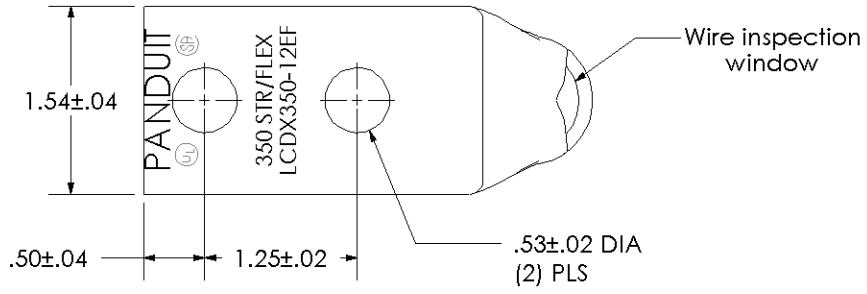

Material	High Conductivity Seamless Copper Tube
Plating	Electro-Tin
Wire Size	350 STR/FLEX
Wire Type	Stranded Copper: Class: G, H, I, K, M, Locomotive
Wire Strip Length	1-3/8 in.
Stud Size	1/2 in.
UL Listed Wire Connector	Yes, for applications up to 35kv. Consult cable manufacturer for voltage stress relief instructions with applications greater than 2000 volts.
UL Temperature Rating	90° C
C.S.A Certified Wire Connector	Yes
Panduit Color Code on Barrel	BLUE
Panduit Die Index No. on Barrel	P76
Alternate Industry Die Index No. () on Barrel	(19)

00	6/03	SAC	SAC	RELEASED	10850
REV	DATE	BY	CHK	DESCRIPTION	ECN

PANDUIT CORP. TINLEY PARK, ILLINOIS

LCDX350-12EF-6
Copper Lug - Two-Hole, Standard Flex Barrel, 90° Angle Tongue

SCALE N/A DRAWING NO / CAD FILE LCDX350-12EF-CUST