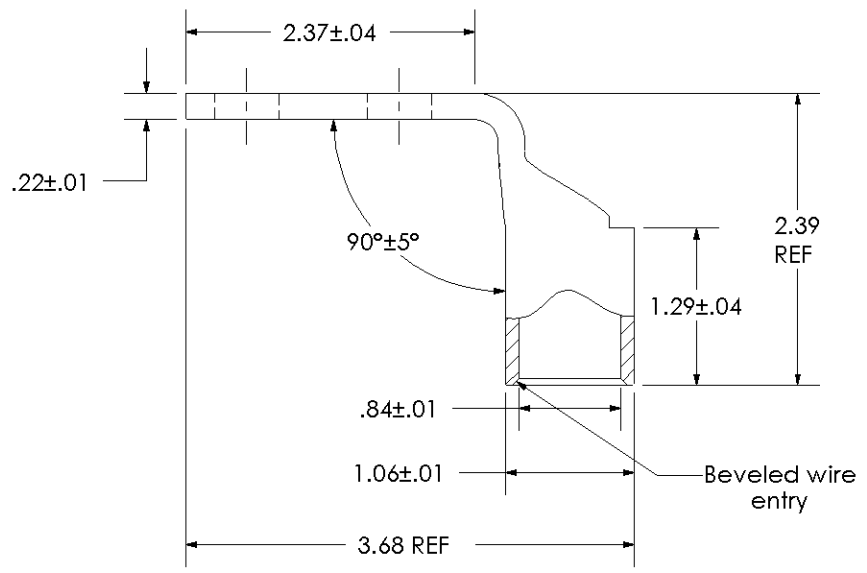

Material	High Conductivity Seamless Copper Tube
Plating	Electro-Tin
Wire Size	350 STR/FLEX
Wire Type	Stranded Copper: Class: G, H, I, K, M, Locomotive
Wire Strip Length	1-3/8 in.
Stud Size	1/2 in.
UL Listed Wire Connector	Yes, for applications up to 35kv. Consult cable manufacturer for voltage stress relief instructions with applications greater than 2000 volts.
UL Temperature Rating	90° C
C.S.A Certified Wire Connector	Yes
Panduit Color Code on Barrel	BLUE
Panduit Die Index No. on Barrel	P76
Alternate Industry Die Index No. () on Barrel	(19)

00	6/03	SAC	SAC	RELEASED	10850
REV	DATE	BY	CHK	DESCRIPTION	ECN

PANDUIT CORP. TINLEY PARK, ILLINOIS

LCDX350-12EF-6
Copper Lug - Two-Hole, Standard Flex Barrel, 90° Angle Tongue

SCALE N/A DRAWING NO / CAD FILE LCDX350-12EF-CUST