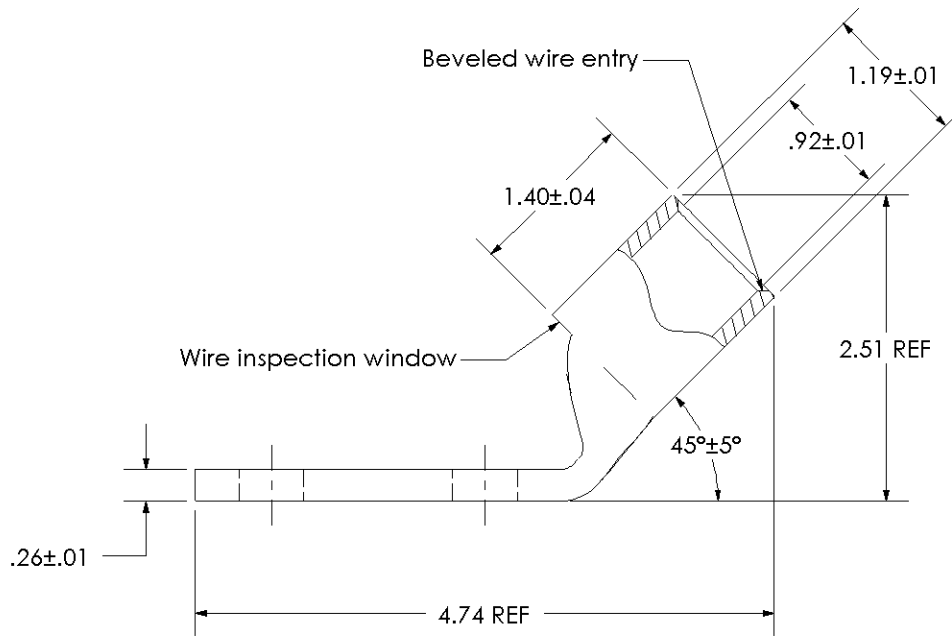

Material	High Conductivity Seamless Copper Tube
Plating	Electro-Tin
Wire Size	450 STR/FLEX
Wire Type	Stranded Copper: Class G, H, I, K, M, Locomotive
Wire Strip Length	1-7/16 in.
Stud Size	1/2 in.
UL Listed Wire Connector	Yes, for applications up to 35kv. Consult cable manufacturer for voltage stress relief instructions with applications greater than 2000 volts.
UL Temperature Rating	90° C
C.S.A Certified Wire Connector	Yes
Panduit Color Code on Barrel	BROWN
Panduit Die Index No. on Barrel	P87
Alternate Industry Die Index No. () on Barrel	(20)

00	6/03	SAC	SAC	RELEASED	10850
REV	DATE	BY	CHK	DESCRIPTION	ECN

PANDUIT CORP. TINLEY PARK, ILLINOIS

LCDX450-12H-6
Copper Lug - Two-Hole, Standard Flex Barrel, 45° Angle Tongue

SCALE N/A DRAWING NO / CAD FILE LCDX450-12H-CUST