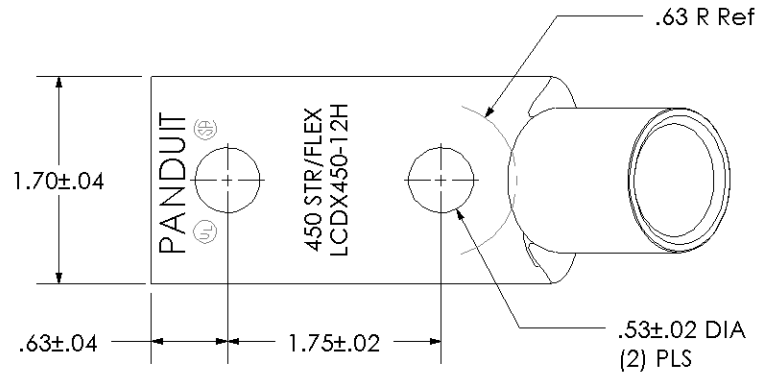

Material	High Conductivity Seamless Copper Tube
Plating	Electro-Tin
Wire Size	450 STR/FLEX
Wire Type	Stranded Copper: Class G, H, I, K, M, Locomotive
Wire Strip Length	1-7/16 in.
Stud Size	1/2 in.
UL Listed Wire Connector	Yes, for applications up to 35kv. Consult cable manufacturer for voltage stress relief instructions with applications greater than 2000 volts.
UL Temperature Rating	90° C
C.S.A Certified Wire Connector	Yes
Panduit Color Code on Barrel	BROWN
Panduit Die Index No. on Barrel	P87
Alternate Industry Die Index No. () on Barrel	(20)

00	6/03	SAC	SAC	RELEASED	10850
REV	DATE	BY	CHK	DESCRIPTION	ECN

PANDUIT CORP. TINLEY PARK, ILLINOIS

LCDX450-12H-6
Copper Lug - Two-Hole, Standard Flex Barrel, 45° Angle Tongue

SCALE N/A DRAWING NO / CAD FILE LCDX450-12H-CUST